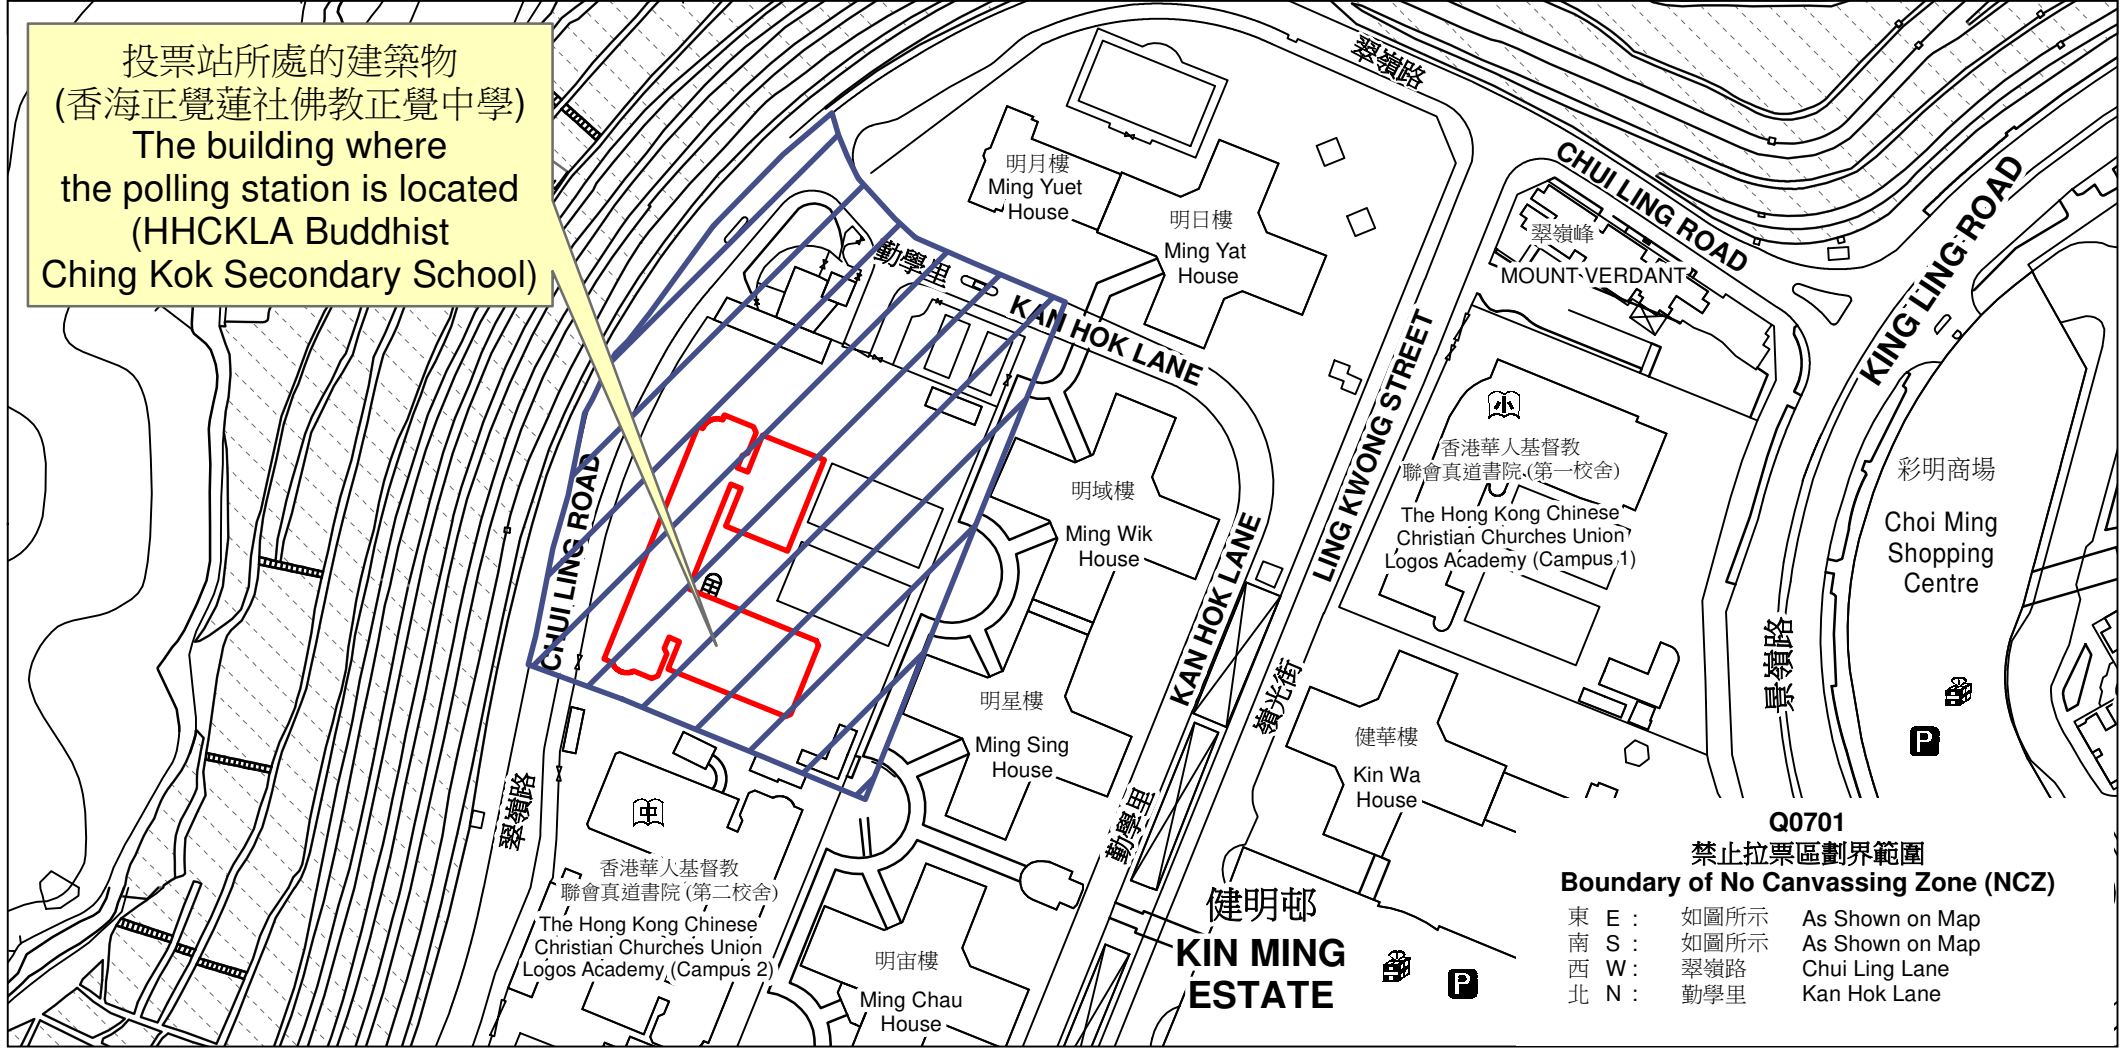

# 投票站位置圖和禁止拉票區 Polling Station - Location Plan & No Canvassing Zone

投票站編號 Polling Station Code	區議會名稱 Name of District Council	2023年區議會一般選舉區議會地方選區代號及名稱 Code & Name of District Council Geographical Constituency for 2023 District Council Ordinary Election	名稱及地址 Name & Address
<b>Q0701</b>	<b>西貢 SAI KUNG</b>	<b>Q2 將軍澳南 TSEUNG KWAN O SOUTH</b>	香海正覺蓮社佛教正覺中學 新界將軍澳調景嶺翠嶺路38號地下 <b>HHCKLA Buddhist Ching Kok Secondary School</b> G/F, 38 Chui Ling Road, Tiu Keng Leng, Tseung Kwan O, New Territories

投票站所處的建築物  
(香海正覺蓮社佛教正覺中學)  
The building where  
the polling station is located  
(HHCKLA Buddhist  
Ching Kok Secondary School)

**Q0701**  
禁止拉票區劃界範圍  
Boundary of No Canvassing Zone (NCZ)

東 E :	如圖所示	As Shown on Map
南 S :	如圖所示	As Shown on Map
西 W :	翠嶺路	Chui Ling Lane
北 N :	勤學里	Kan Hok Lane

 禁止拉票區  
No Canvassing Zone