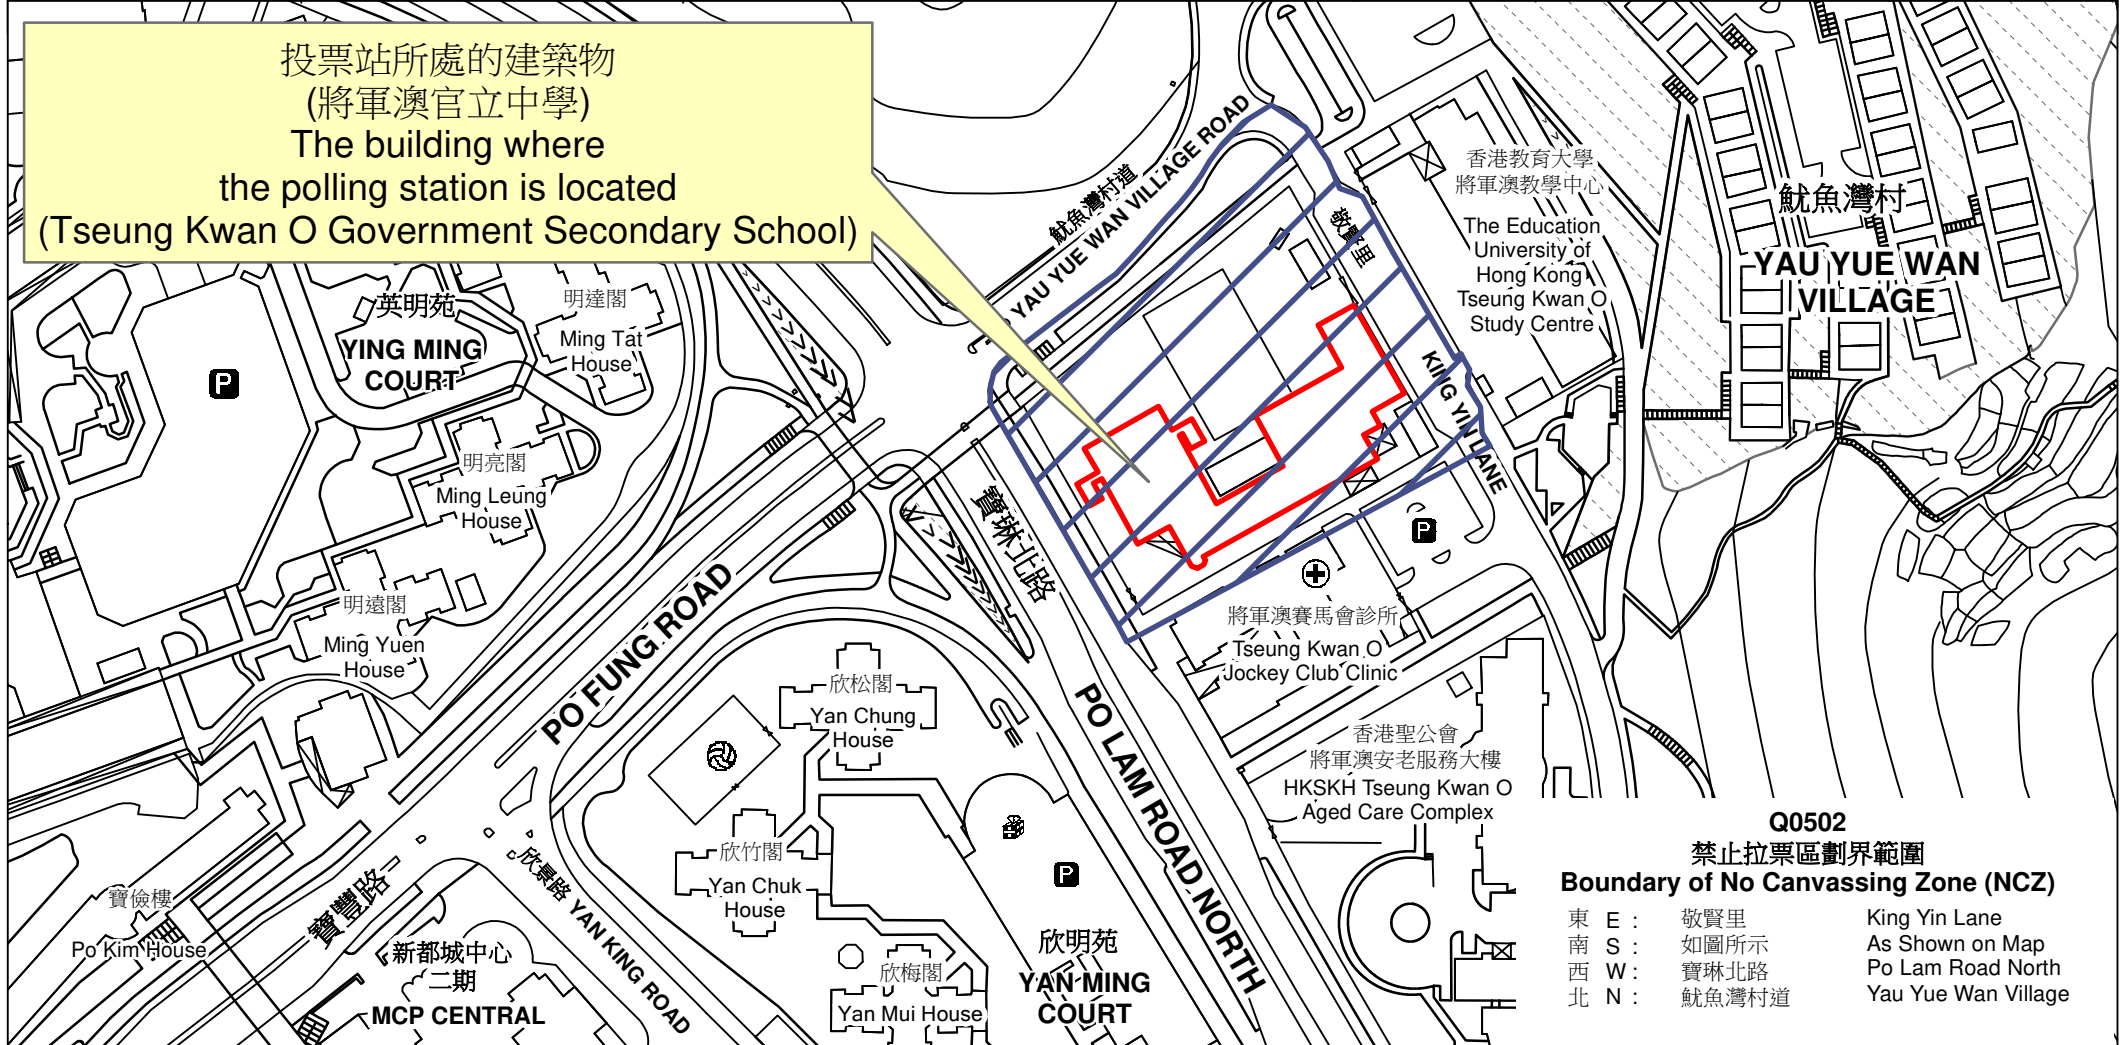

投票站位置圖和禁止拉票區 Polling Station - Location Plan & No Canvassing Zone

投票站編號 Polling Station Code	區議會名稱 Name of District Council	2023年區議會一般選舉區議會地方選區代號及名稱 Code & Name of District Council Geographical Constituency for 2023 District Council Ordinary Election	名稱及地址 Name & Address
Q0502	西貢 SAI KUNG	Q1 西貢及坑口 SAI KUNG AND HANG HAU	將軍澳官立中學 新界將軍澳敬賢里2號地下 Tseung Kwan O Government Secondary School G/F, 2 King Yin Lane, Tseung Kwan O, New Territories

投票站所處的建築物
(將軍澳官立中學)
The building where
the polling station is located
(Tseung Kwan O Government Secondary School)

Q0502
禁止拉票區劃界範圍
Boundary of No Canvassing Zone (NCZ)

東 E :	敬賢里	King Yin Lane
南 S :	如圖所示	As Shown on Map
西 W :	寶琳北路	Po Lam Road North
北 N :	鯨魚灣村道	Yau Yue Wan Village

 禁止拉票區
No Canvassing Zone