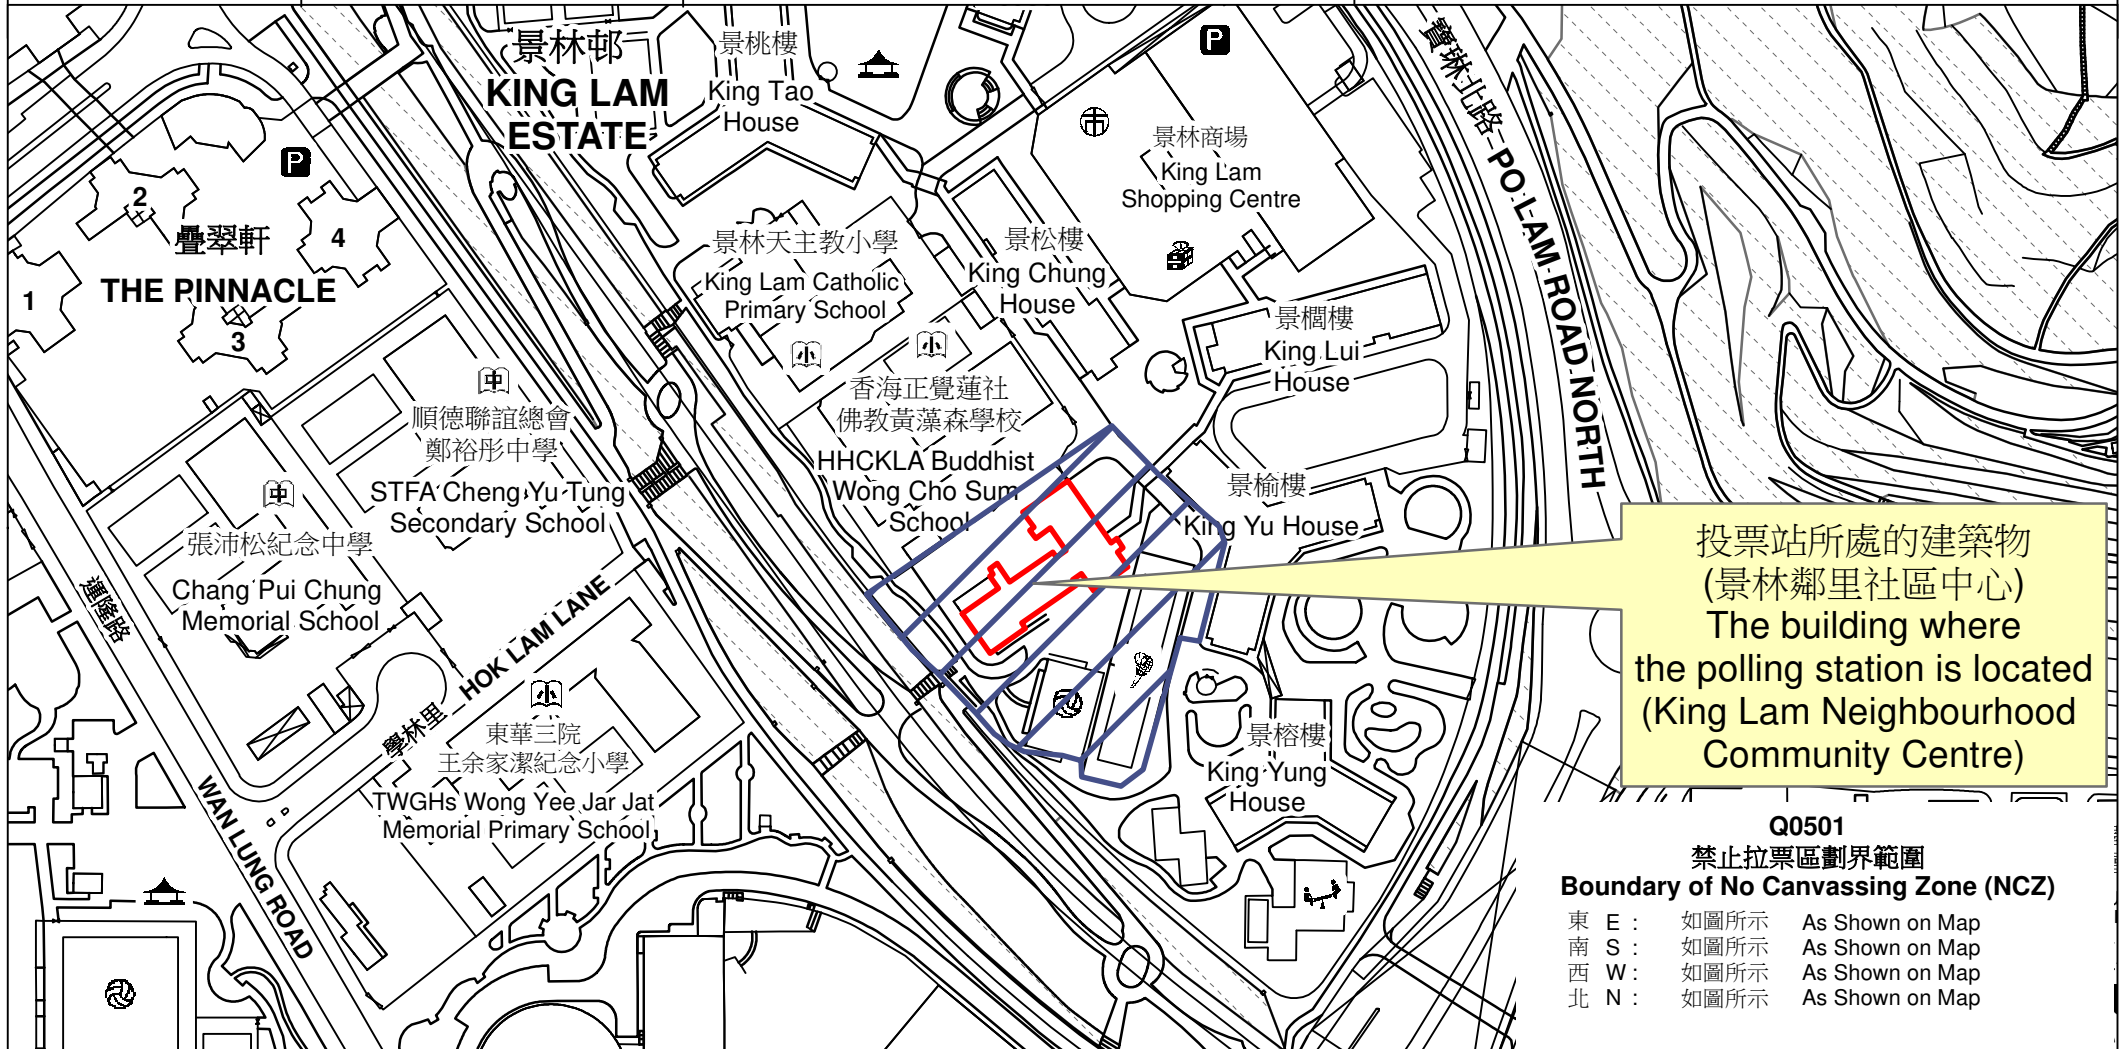

投票站位置圖和禁止拉票區 Polling Station - Location Plan & No Canvassing Zone

| 投票站編號 Polling Station Code | 區議會名稱 Name of District Council | 2023年區議會一般選舉區議會地方選區代號及名稱 Code & Name of District Council Geographical Constituency for 2023 District Council Ordinary Election | 名稱及地址 Name & Address |
|-------------------------------|-----------------------------------|---|--|
| Q0501 | 西貢 SAI KUNG | Q1 西貢及坑口 SAI KUNG AND HANG HAU | 景林鄰里社區中心 新界將軍澳景林邨景林鄰里社區中心地下 King Lam Neighbourhood Community Centre G/F, King Lam Neighbourhood Community Centre, King Lam Estate, Tseung Kwan O, New Territories |

投票站所處的建築物
(景林鄰里社區中心)
The building where
the polling station is located
(King Lam Neighbourhood
Community Centre)

Q0501
禁止拉票區劃界範圍
Boundary of No Canvassing Zone (NCZ)

| | | |
|-------|------|-----------------|
| 東 E : | 如圖所示 | As Shown on Map |
| 南 S : | 如圖所示 | As Shown on Map |
| 西 W : | 如圖所示 | As Shown on Map |
| 北 N : | 如圖所示 | As Shown on Map |

 禁止拉票區
No Canvassing Zone