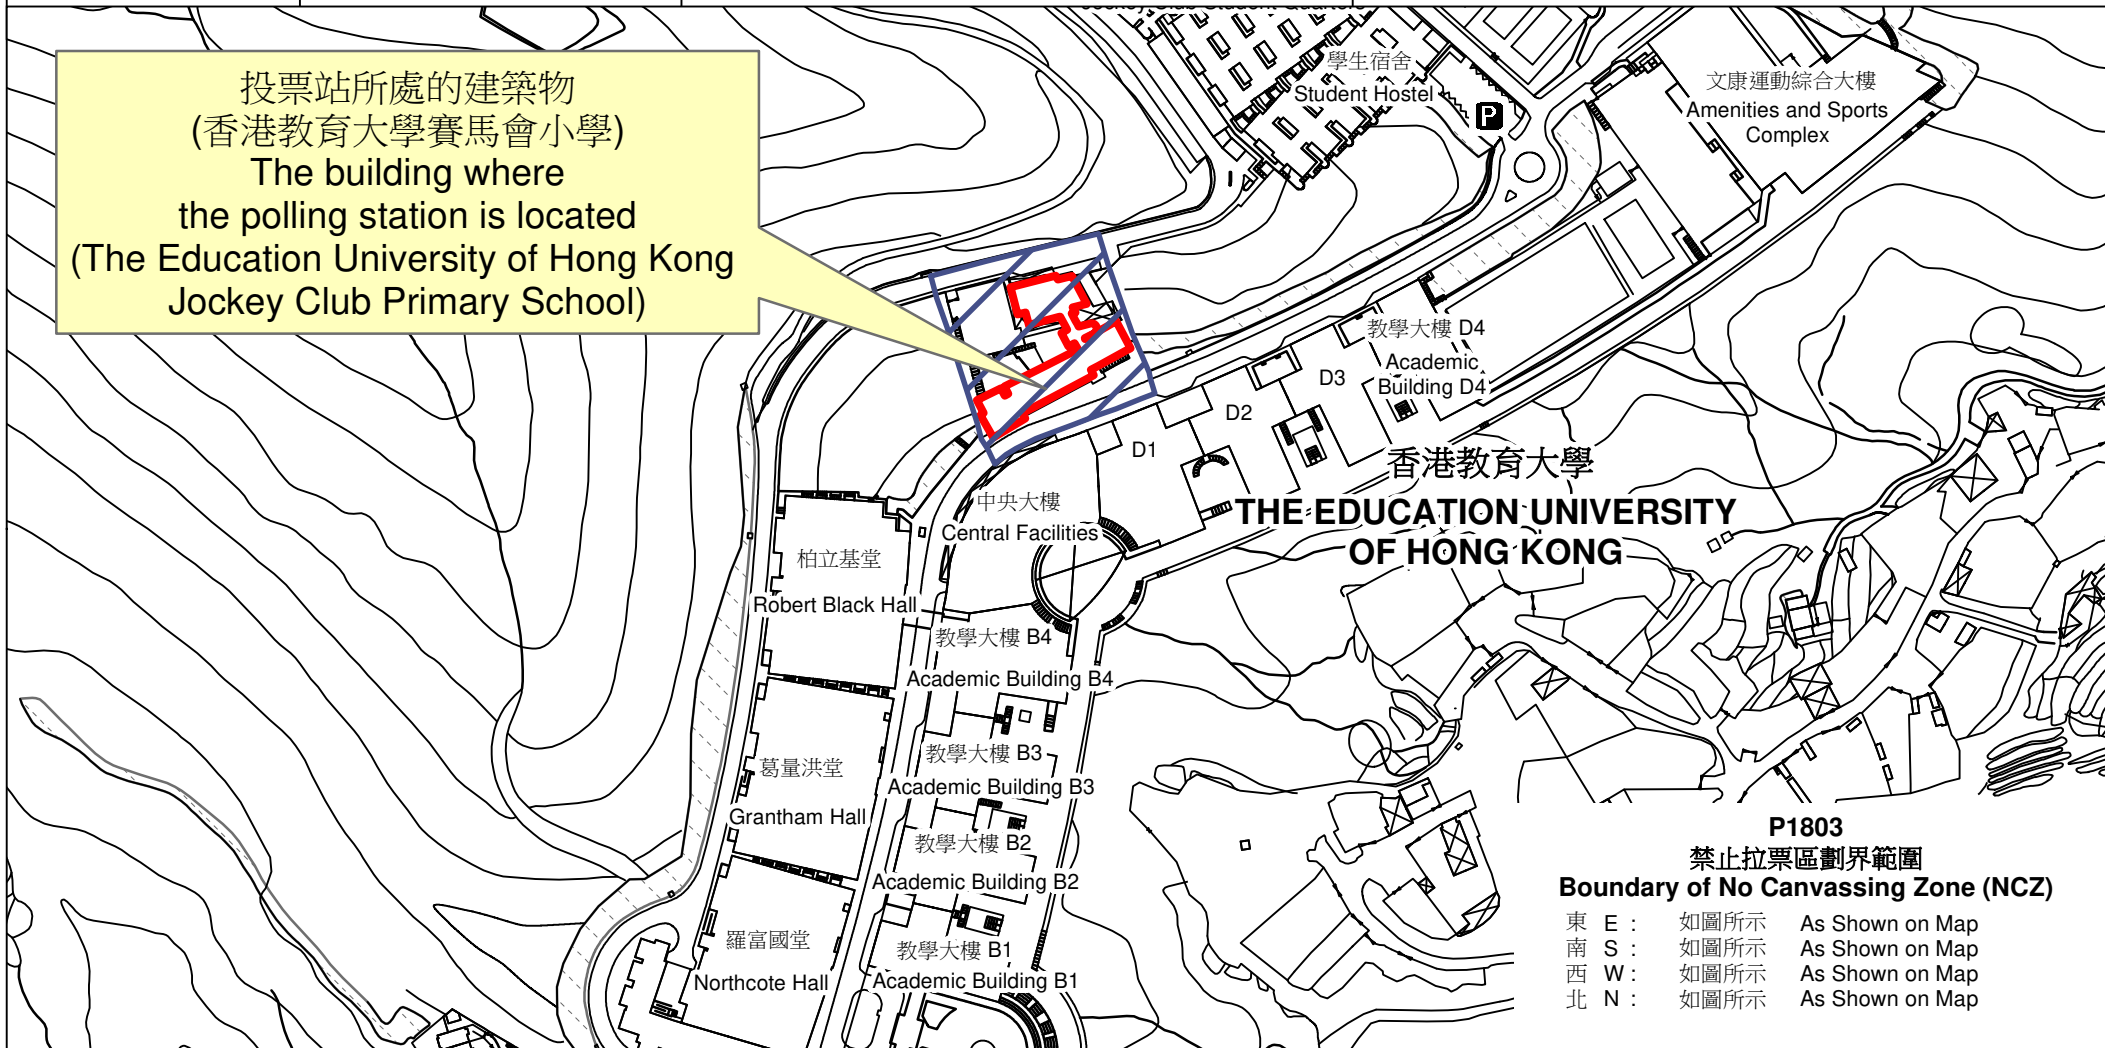

投票站位置圖和禁止拉票區 Polling Station - Location Plan & No Canvassing Zone

投票站編號 Polling Station Code	區議會名稱 Name of District Council	2023年區議會一般選舉區議會地方選區代號及名稱 Code & Name of District Council Geographical Constituency for 2023 District Council Ordinary Election	名稱及地址 Name & Address
<b>P1803</b>	<b>大埔 TAI PO</b>	<b>P2 大埔北 TAI PO NORTH</b>	香港教育大學賽馬會小學 新界大埔露屏路10號地下 <b>The Education University of Hong Kong Jockey Club Primary School</b> G/F, 10 Lo Ping Road, Tai Po, New Territories

投票站所處的建築物  
(香港教育大學賽馬會小學)  
The building where  
the polling station is located  
(The Education University of Hong Kong  
Jockey Club Primary School)

**P1803**  
禁止拉票區劃界範圍  
Boundary of No Canvassing Zone (NCZ)

東 E :	如圖所示	As Shown on Map
南 S :	如圖所示	As Shown on Map
西 W :	如圖所示	As Shown on Map
北 N :	如圖所示	As Shown on Map

 禁止拉票區  
No Canvassing Zone