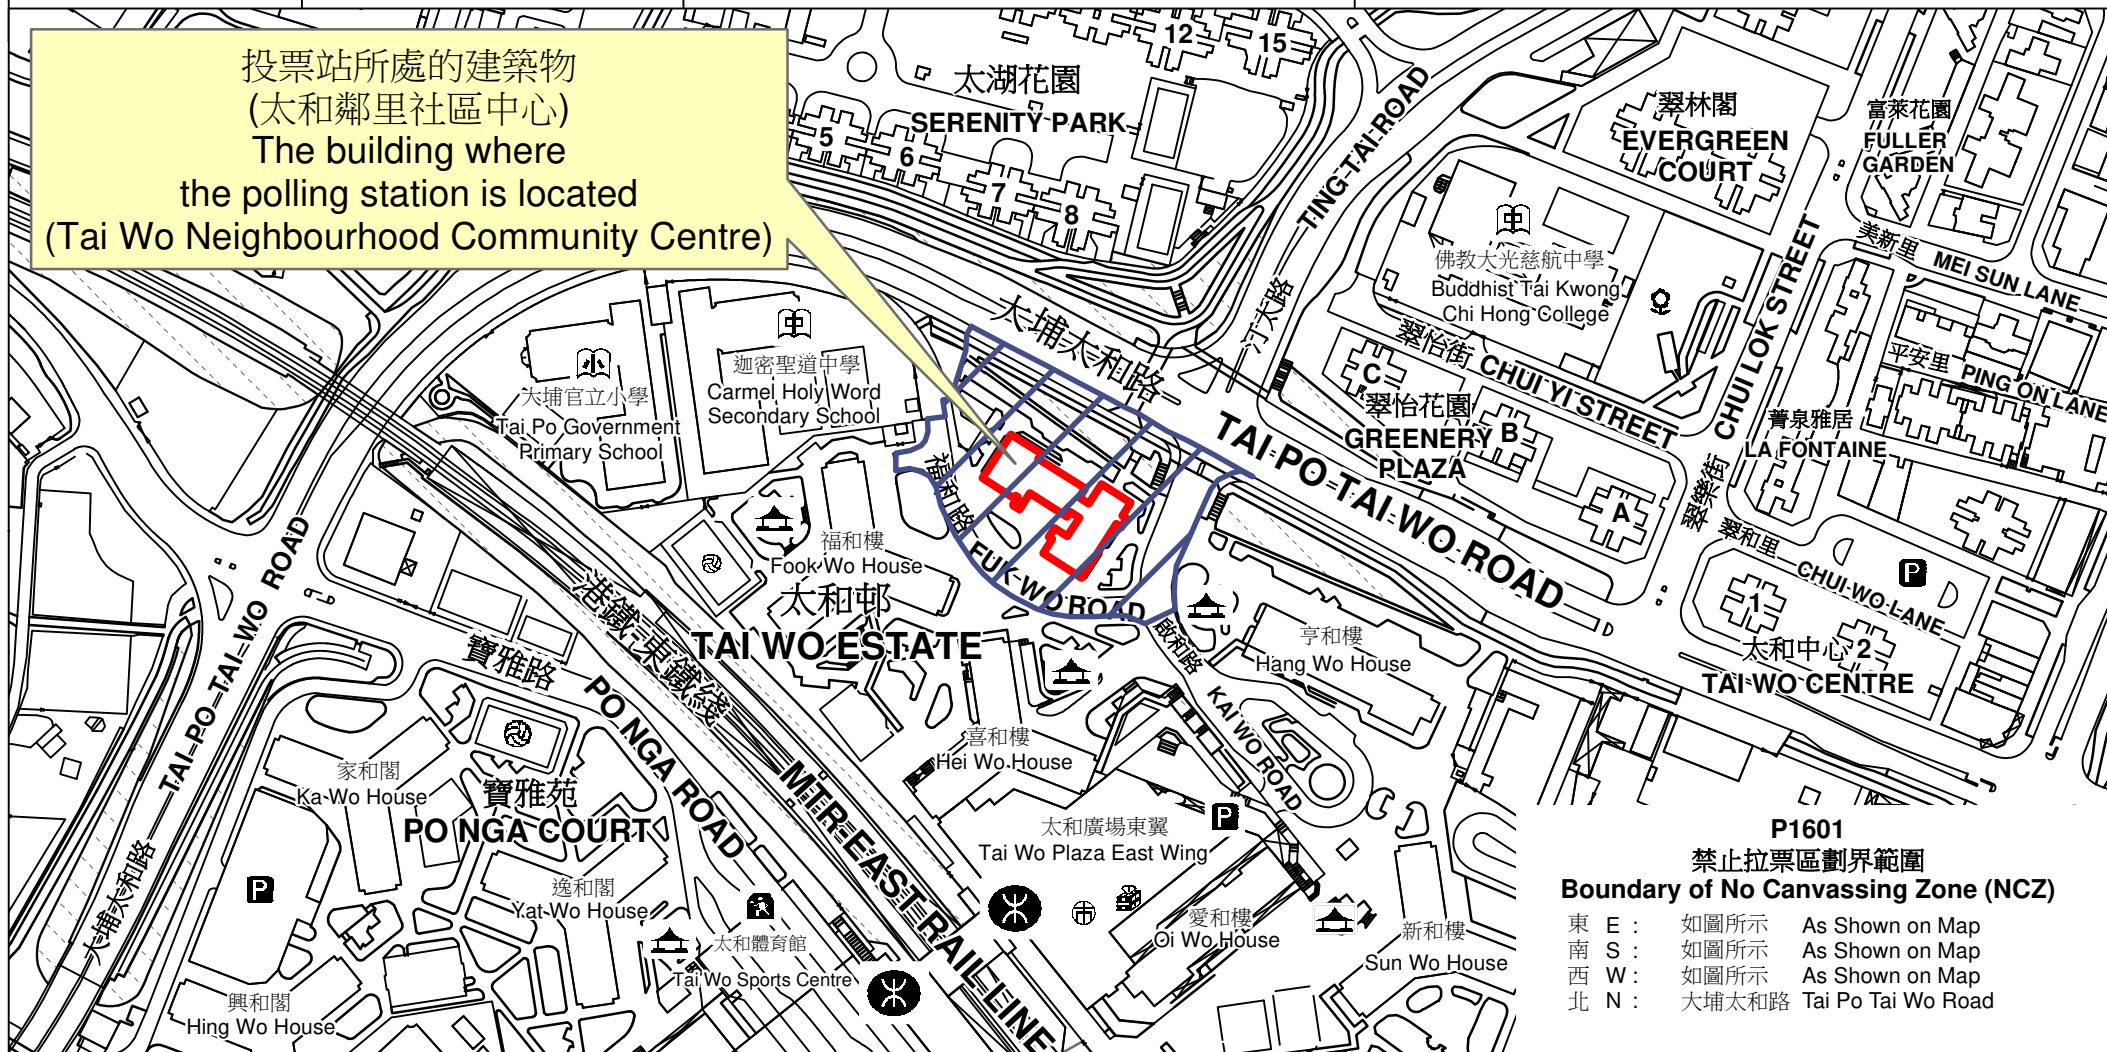

投票站位置圖和禁止拉票區 Polling Station - Location Plan & No Canvassing Zone

投票站編號 Polling Station Code	區議會名稱 Name of District Council	2023年區議會一般選舉區議會地方選區代號及名稱 Code & Name of District Council Geographical Constituency for 2023 District Council Ordinary Election	名稱及地址 Name & Address
P1601	大埔 TAI PO	P2 大埔北 TAI PO NORTH	太和鄰里社區中心 新界大埔太和邨太和鄰里社區中心地下 Tai Wo Neighbourhood Community Centre G/F, Tai Wo Neighbourhood Community Centre, Tai Wo Estate, Tai Po, New Territories

投票站所處的建築物
(太和鄰里社區中心)
The building where
the polling station is located
(Tai Wo Neighbourhood Community Centre)

P1601
禁止拉票區劃界範圍
Boundary of No Canvassing Zone (NCZ)

東 E : 如圖所示 As Shown on Map
南 S : 如圖所示 As Shown on Map
西 W : 如圖所示 As Shown on Map
北 N : 大埔太和路 Tai Po Tai Wo Road

 禁止拉票區
No Canvassing Zone