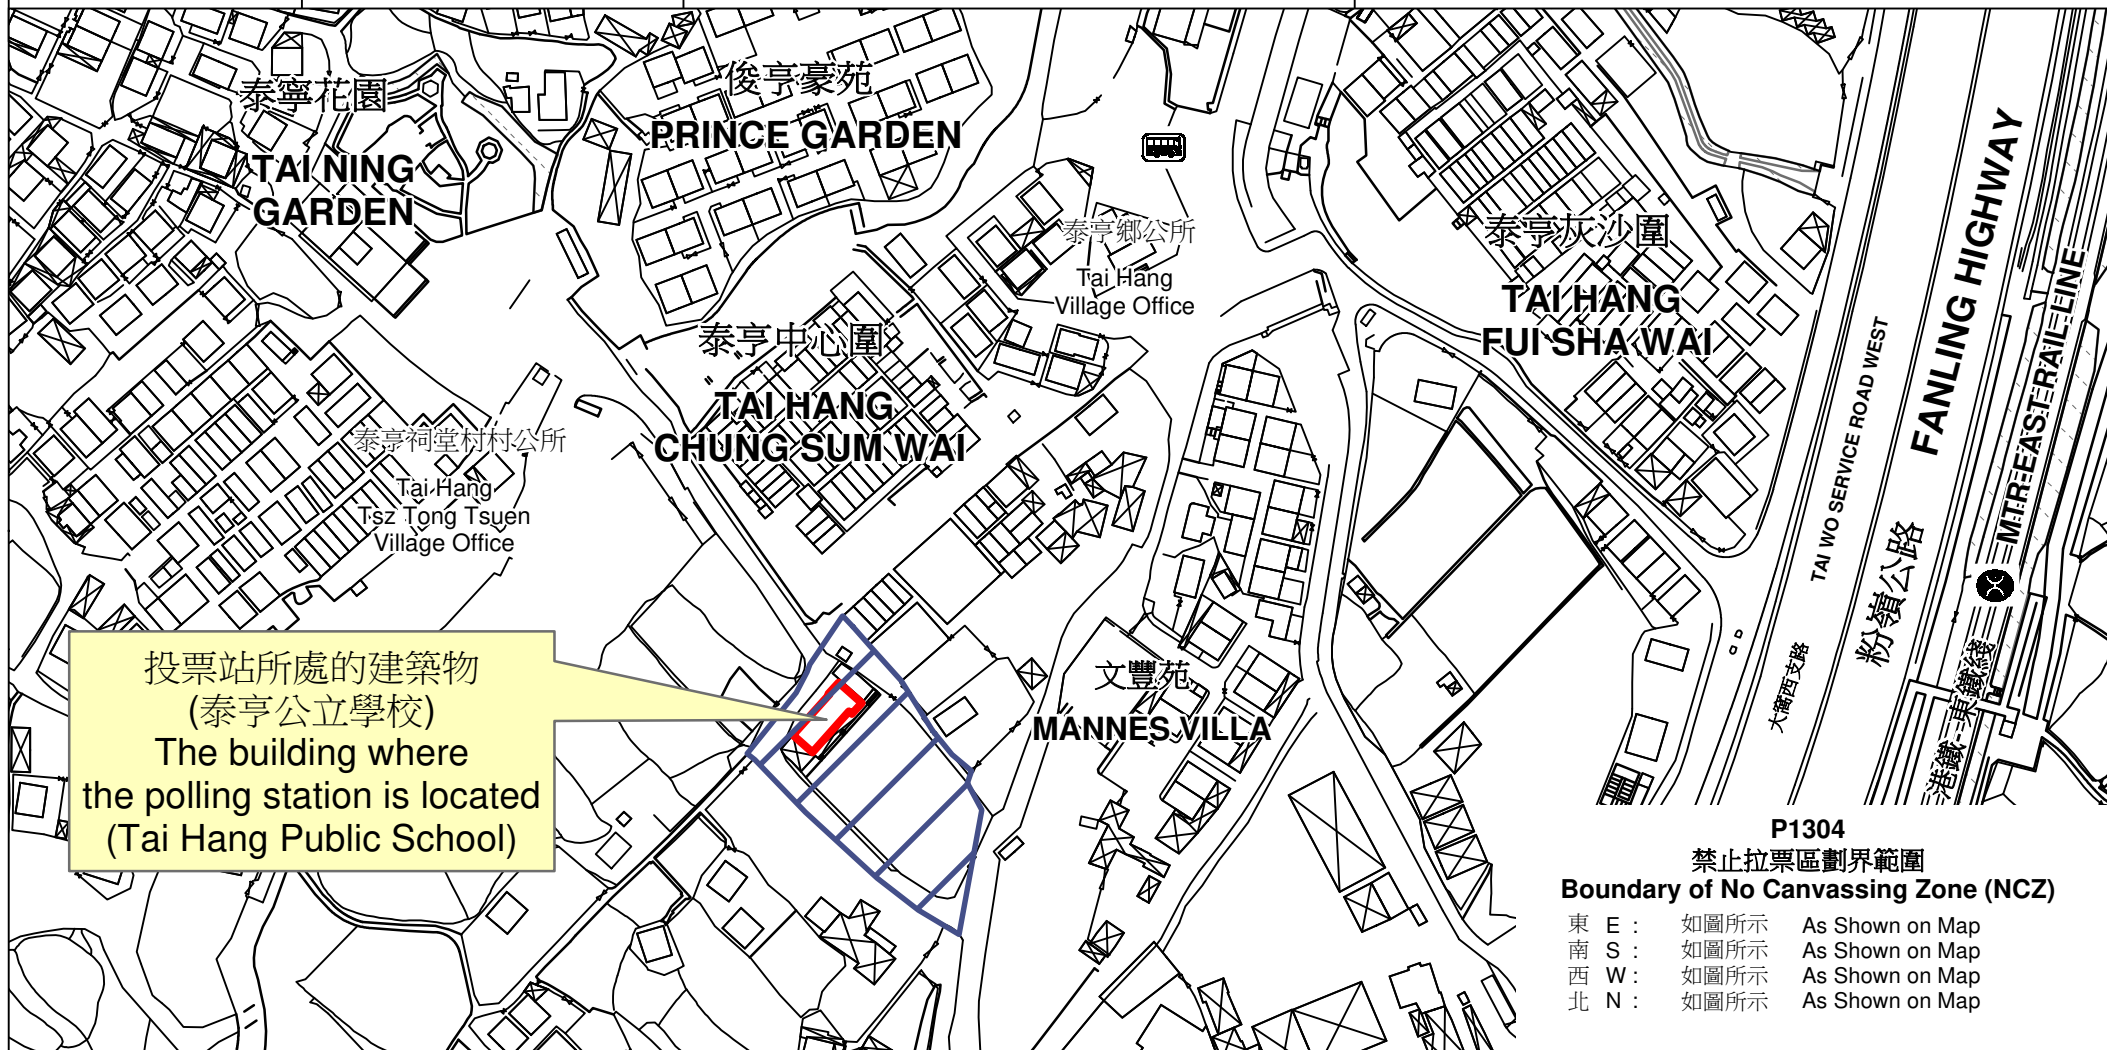

投票站位置圖和禁止拉票區 Polling Station - Location Plan & No Canvassing Zone

投票站編號 Polling Station Code	區議會名稱 Name of District Council	2023年區議會一般選舉區議會地方選區代號及名稱 Code & Name of District Council Geographical Constituency for 2023 District Council Ordinary Election	名稱及地址 Name & Address
P1304	大埔 TAI PO	P1 大埔南 TAI PO SOUTH	泰亨公立學校 新界大埔泰亨村中心圍9號地下 Tai Hang Public School G/F, 9 Chung Sum Wai, Tai Hang Village, Tai Po, New Territories

投票站所處的建築物
(泰亨公立學校)
The building where
the polling station is located
(Tai Hang Public School)

P1304
禁止拉票區劃界範圍
Boundary of No Canvassing Zone (NCZ)

東 E :	如圖所示	As Shown on Map
南 S :	如圖所示	As Shown on Map
西 W :	如圖所示	As Shown on Map
北 N :	如圖所示	As Shown on Map

 禁止拉票區
No Canvassing Zone