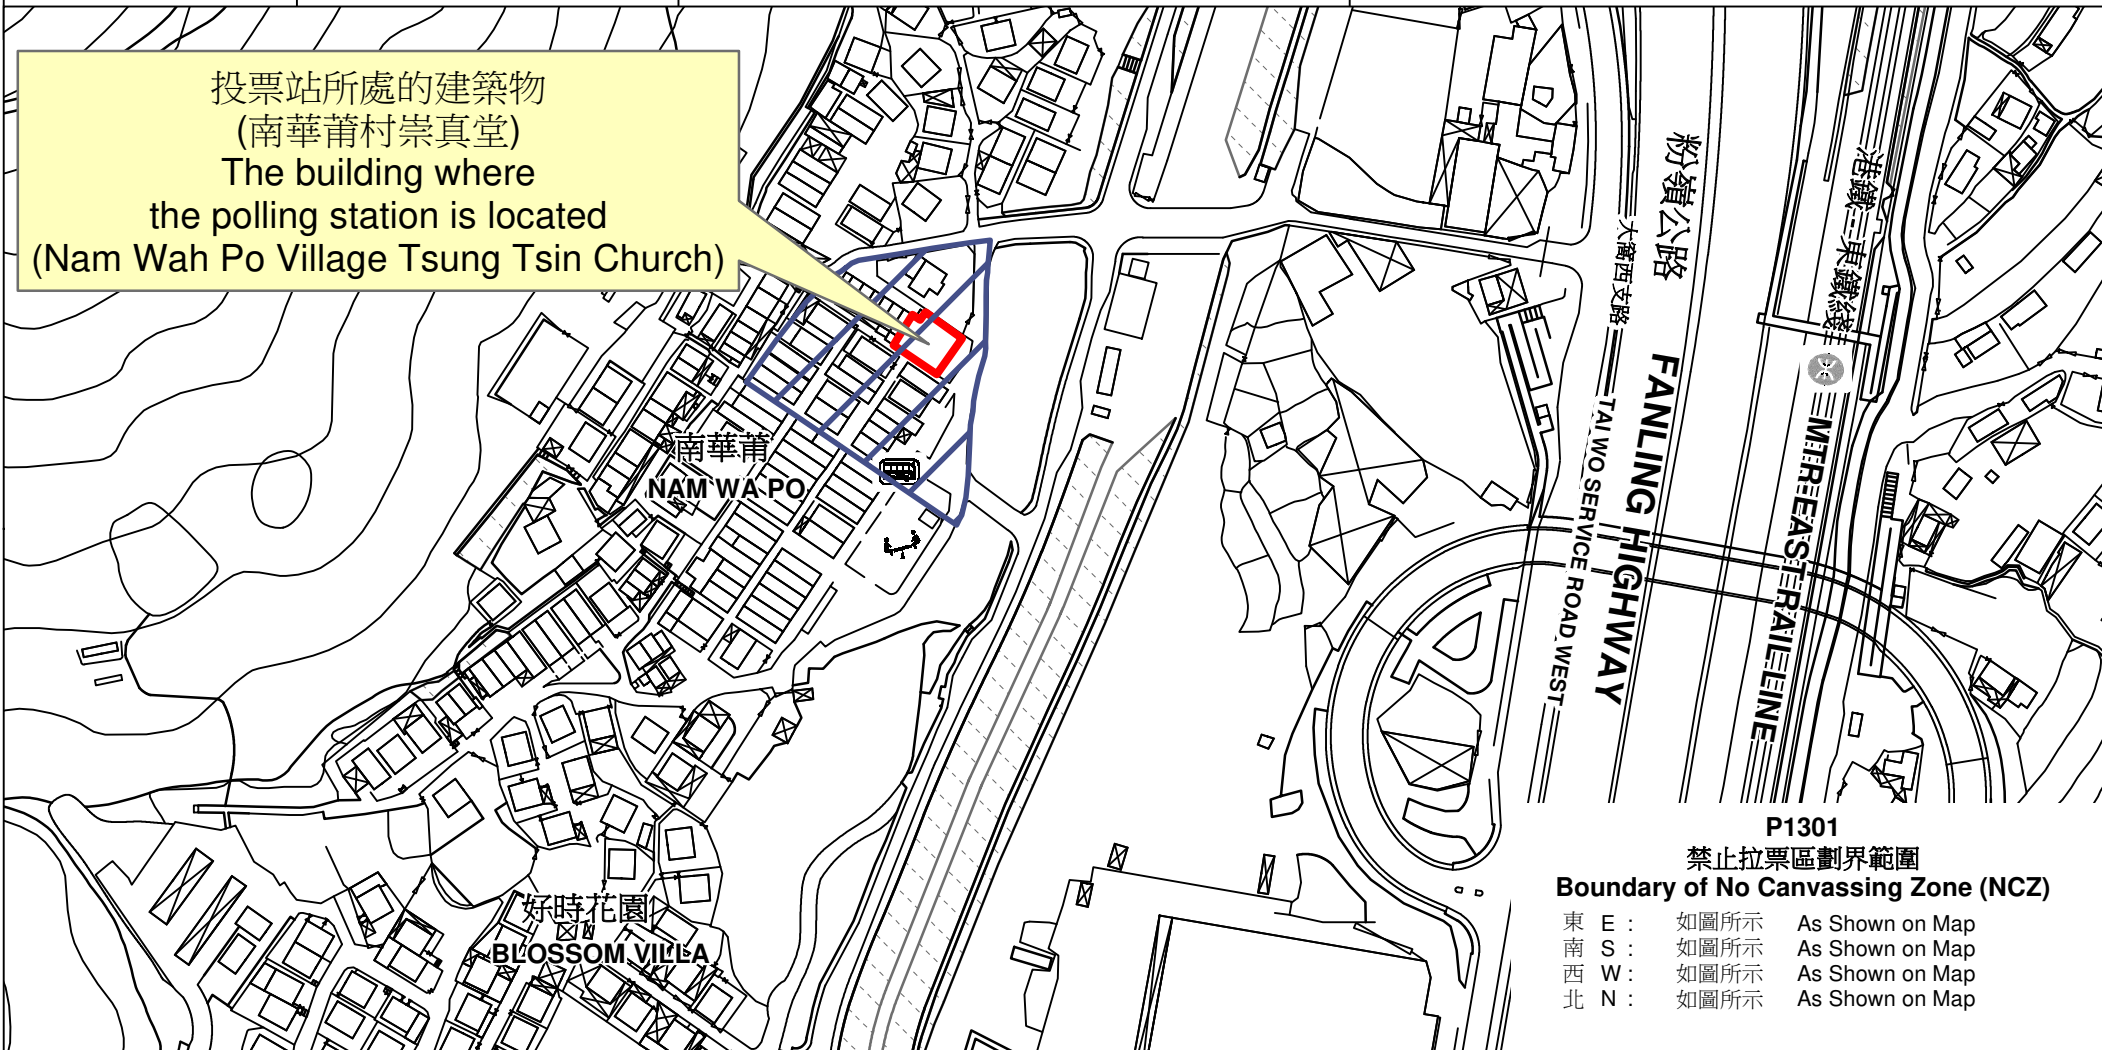

# 投票站位置圖和禁止拉票區 Polling Station - Location Plan & No Canvassing Zone

投票站編號 Polling Station Code  <b>P1301</b>	區議會名稱 Name of District Council  <b>大埔 TAI PO</b>	2023年區議會一般選舉區議會地方選區代號及名稱 Code & Name of District Council Geographical Constituency for 2023 District Council Ordinary Election  <b>P1 大埔南 TAI PO SOUTH</b>	名稱及地址 Name & Address  南華莆村崇真堂 新界大埔林村谷大窩西支路南華莆村2號地下 <b>Nam Wah Po Village Tsung Tsin Church G/F, No. 2, Nam Wah Po Village, Tai Wo Service Road West, Lam Tsuen Valley, Tai Po, New Territories</b>
---	---	--	---

 禁止拉票區  
No Canvassing Zone