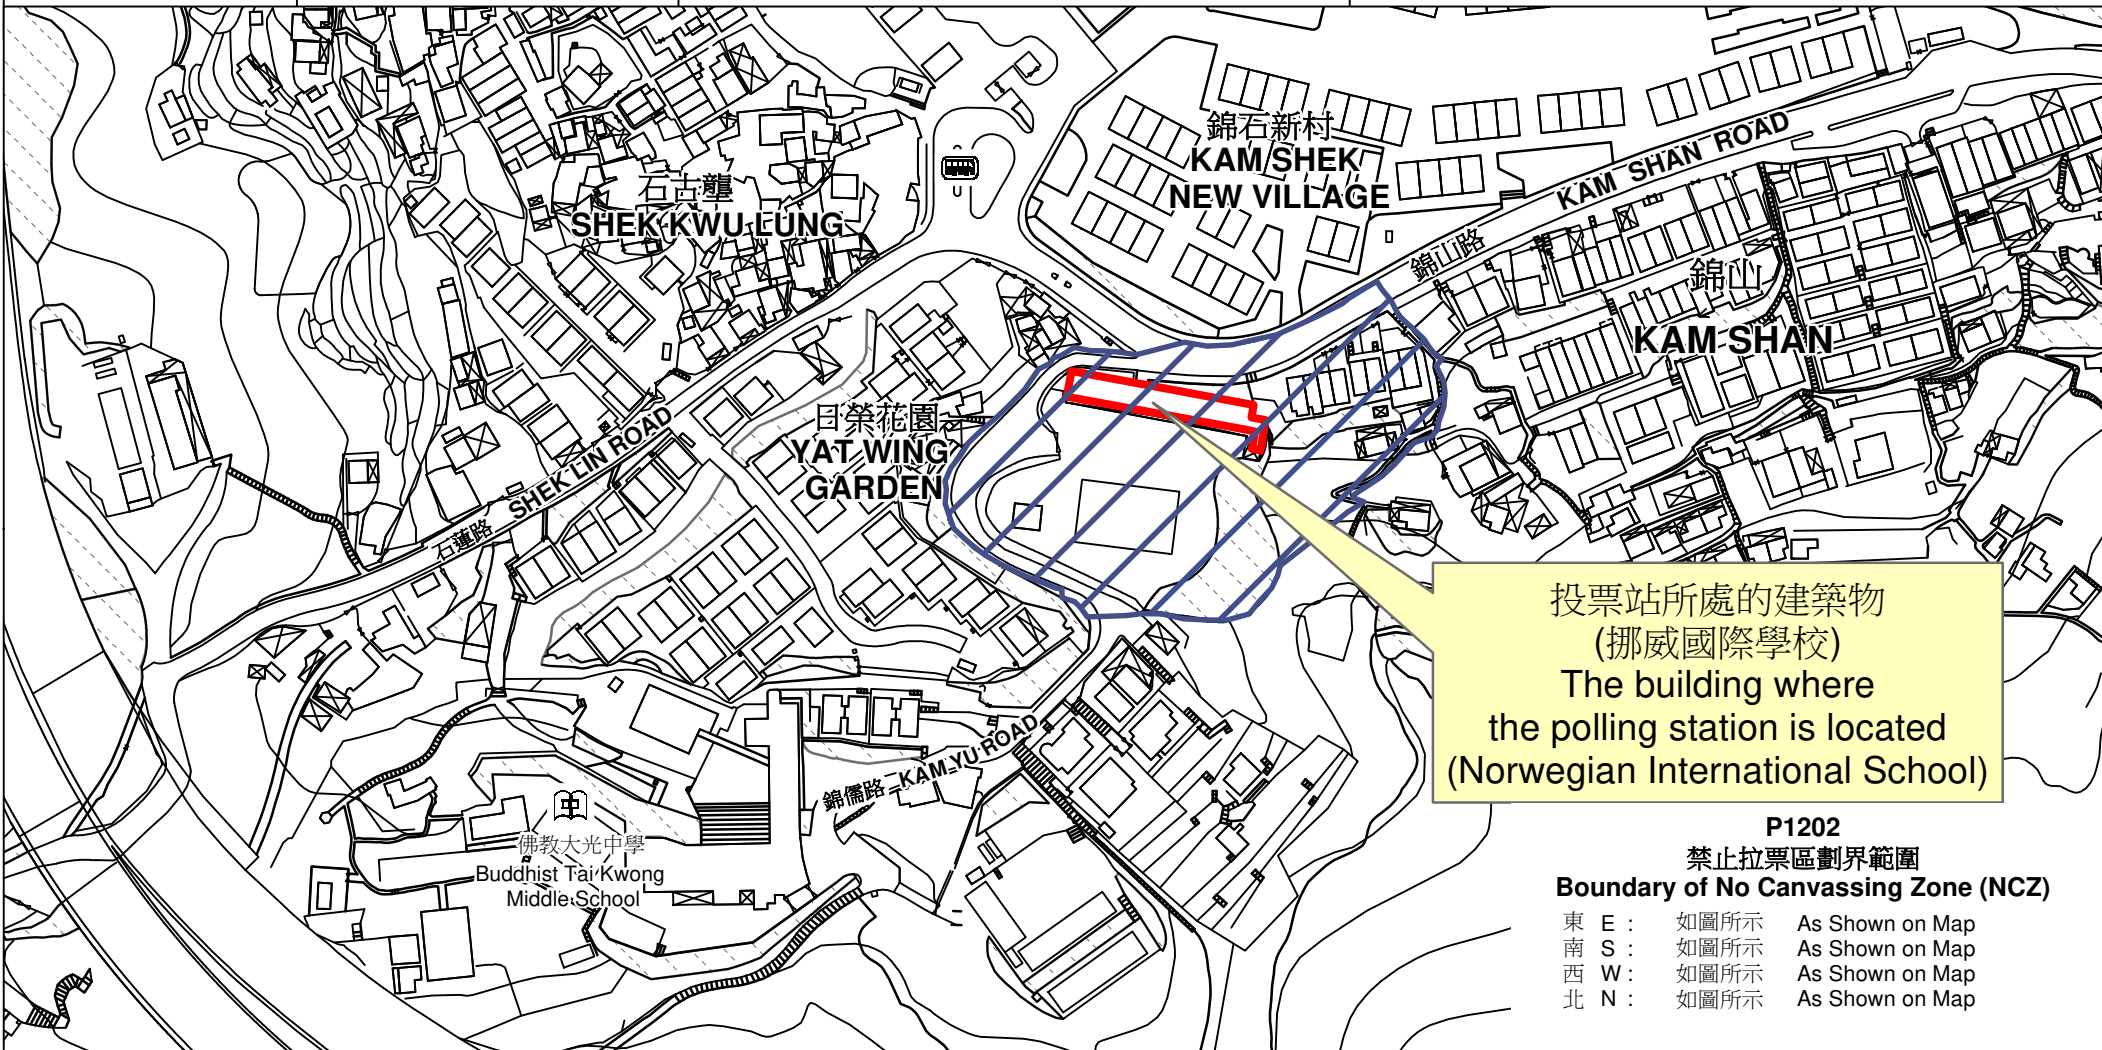

投票站位置圖和禁止拉票區 Polling Station - Location Plan & No Canvassing Zone

投票站編號 Polling Station Code	區議會名稱 Name of District Council	2023年區議會一般選舉區議會地方選區代號及名稱 Code & Name of District Council Geographical Constituency for 2023 District Council Ordinary Election	名稱及地址 Name & Address
P1202	大埔 TAI PO	P1 大埔南 TAI PO SOUTH	挪威國際學校 新界大埔錦山路170號地下 Norwegian International School G/F, 170 Kam Shan Road, Tai Po, New Territories

投票站所處的建築物
(挪威國際學校)
The building where
the polling station is located
(Norwegian International School)

P1202
禁止拉票區劃界範圍
Boundary of No Canvassing Zone (NCZ)

東 E :	如圖所示	As Shown on Map
南 S :	如圖所示	As Shown on Map
西 W :	如圖所示	As Shown on Map
北 N :	如圖所示	As Shown on Map

 禁止拉票區
No Canvassing Zone