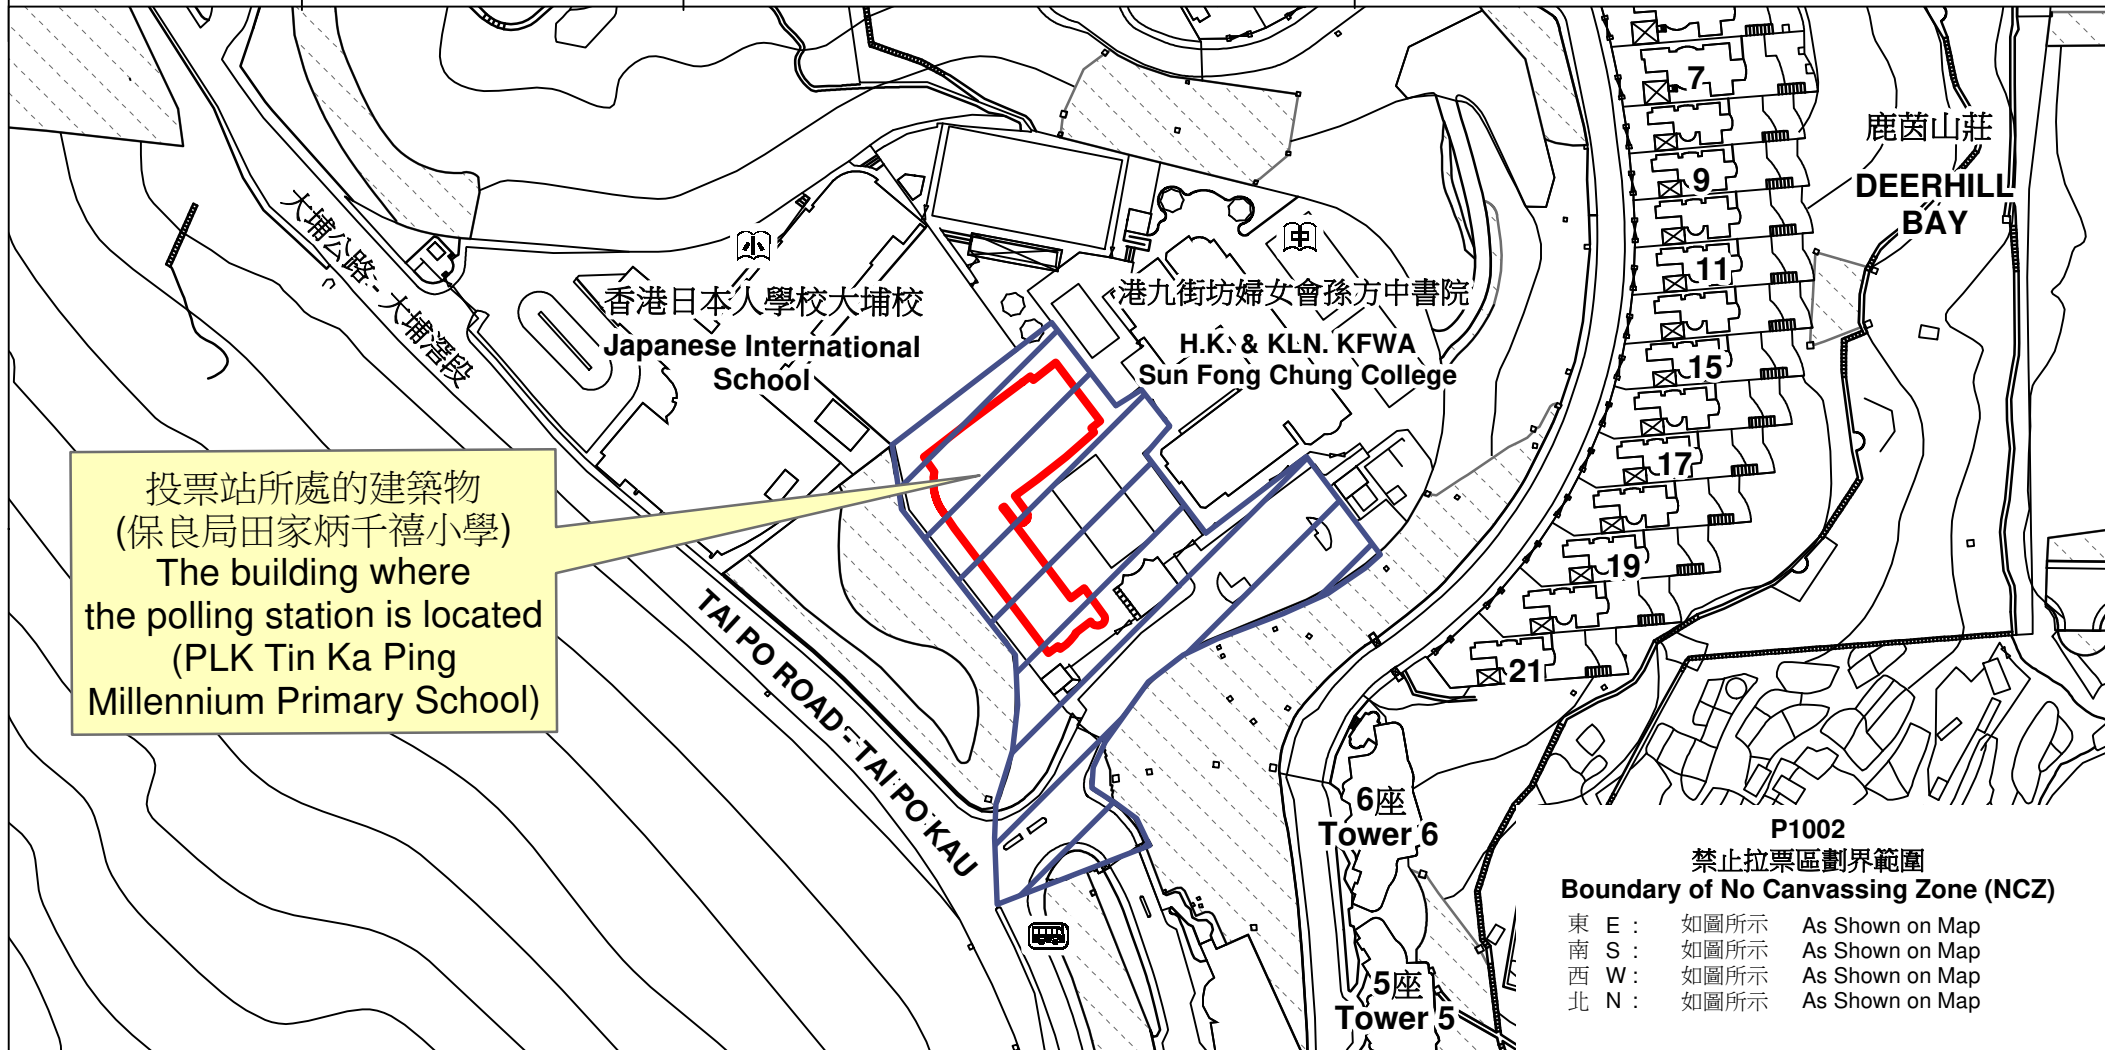

投票站位置圖和禁止拉票區 Polling Station - Location Plan & No Canvassing Zone

投票站編號 Polling Station Code	區議會名稱 Name of District Council	2023年區議會一般選舉區議會地方選區代號及名稱 Code & Name of District Council Geographical Constituency for 2023 District Council Ordinary Election	名稱及地址 Name & Address
P1002	大埔 TAI PO	P1 大埔南 TAI PO SOUTH	保良局田家炳千禧小學 新界大埔大埔公路大埔滘段4641號地下 PLK Tin Ka Ping Millennium Primary School G/F, 4641 Tai Po Road – Tai Po Kau, Tai Po, New Territories

投票站所處的建築物
(保良局田家炳千禧小學)
The building where
the polling station is located
(PLK Tin Ka Ping
Millennium Primary School)

P1002
禁止拉票區劃界範圍
Boundary of No Canvassing Zone (NCZ)

東 E :	如圖所示	As Shown on Map
南 S :	如圖所示	As Shown on Map
西 W :	如圖所示	As Shown on Map
北 N :	如圖所示	As Shown on Map

 禁止拉票區
No Canvassing Zone