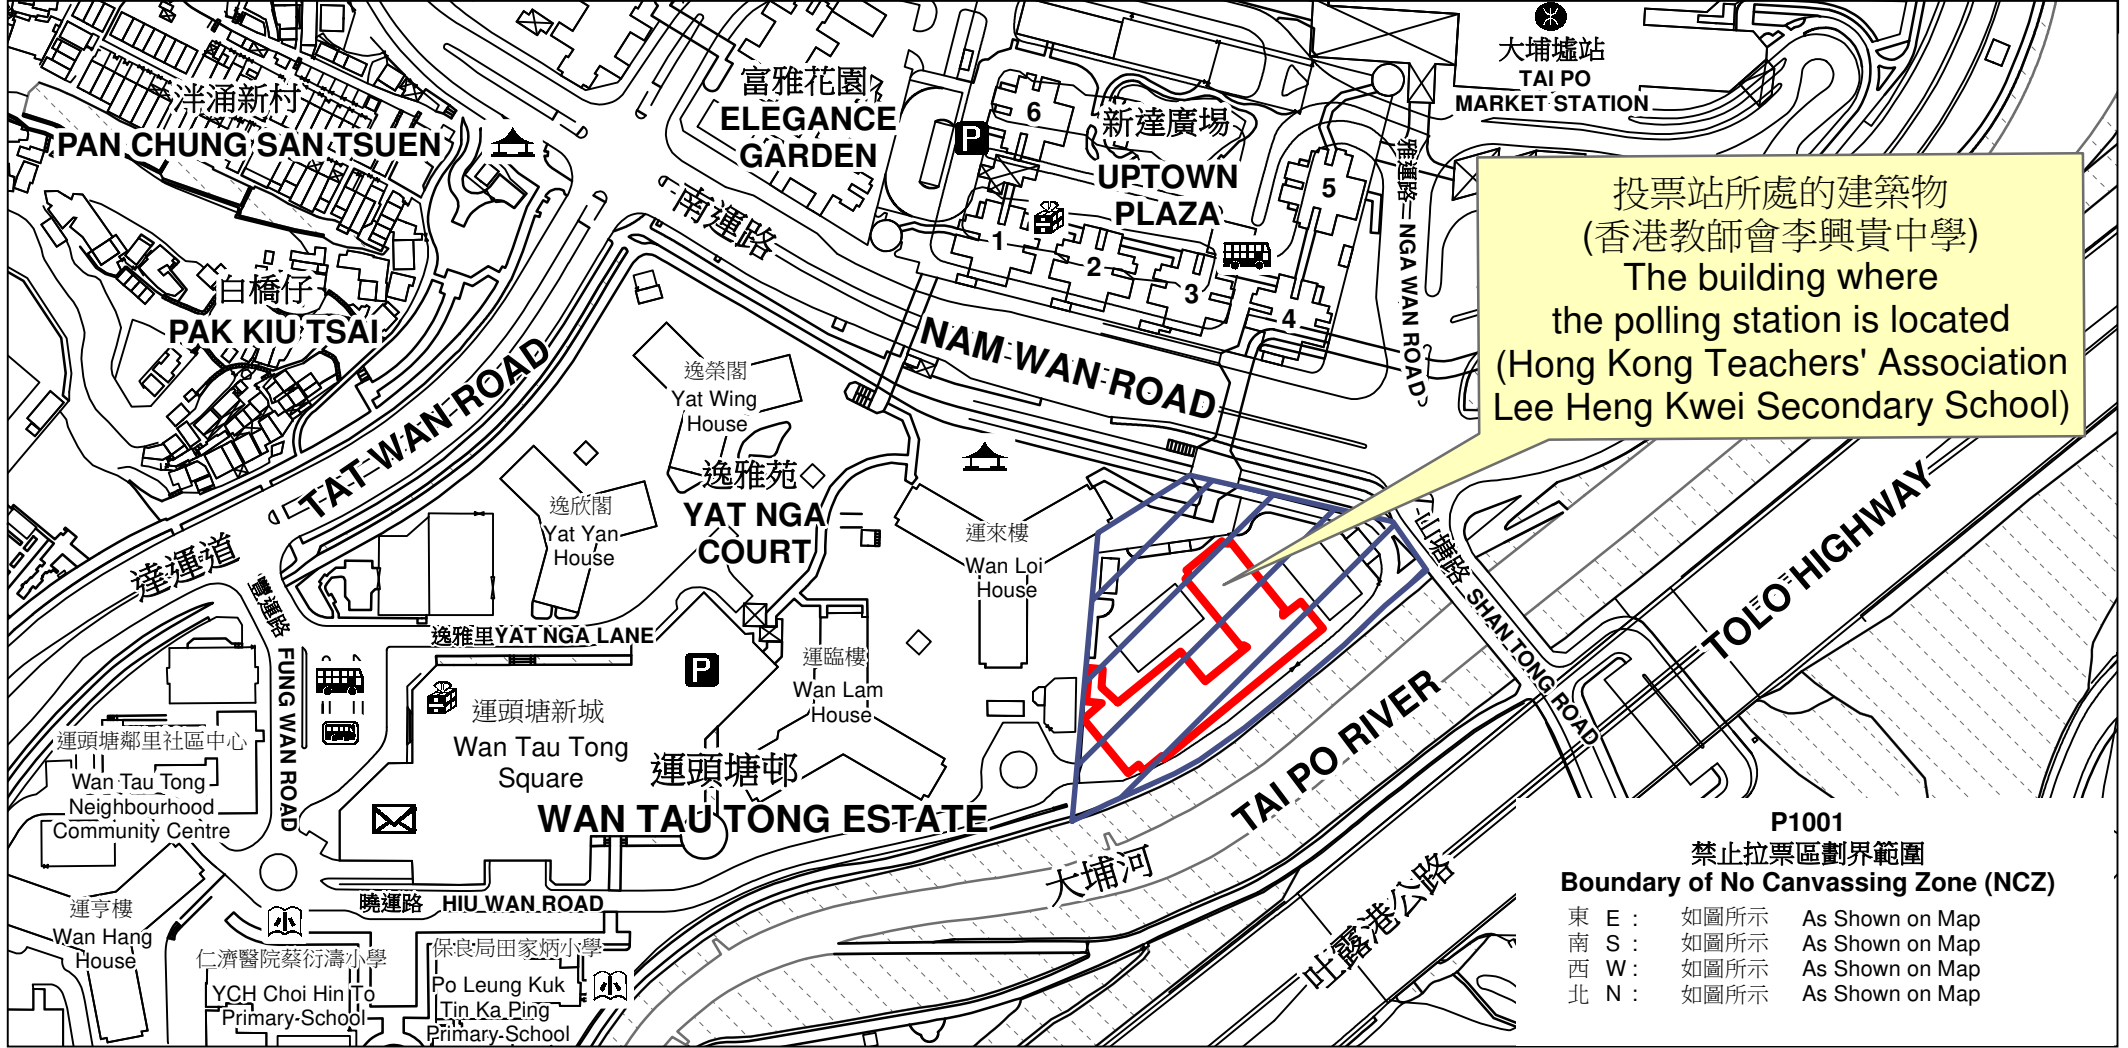

投票站位置圖和禁止拉票區 Polling Station - Location Plan & No Canvassing Zone

<p>投票站編號 Polling Station Code</p> <p>P1001</p>	<p>區議會名稱 Name of District Council</p> <p>大埔 TAI PO</p>	<p>2023年區議會一般選舉區議會地方選區代號及名稱 Code & Name of District Council Geographical Constituency for 2023 District Council Ordinary Election</p> <p>P1 大埔南 TAI PO SOUTH</p>	<p>名稱及地址 Name & Address</p> <p>香港教師會李興貴中學 新界大埔運頭塘邨香港教師會李興貴中學地下 Hong Kong Teachers' Association Lee Heng Kwei Secondary School G/F, Hong Kong Teachers' Association Lee Heng Kwei Secondary School, Wan Tau Tong Estate, Tai Po, New Territories</p>
---	---	---	---

投票站所處的建築物
(香港教師會李興貴中學)
The building where
the polling station is located
(Hong Kong Teachers' Association
Lee Heng Kwei Secondary School)

P1001
禁止拉票區劃界範圍
Boundary of No Canvassing Zone (NCZ)

東 E :	如圖所示	As Shown on Map
南 S :	如圖所示	As Shown on Map
西 W :	如圖所示	As Shown on Map
北 N :	如圖所示	As Shown on Map

 禁止拉票區
No Canvassing Zone