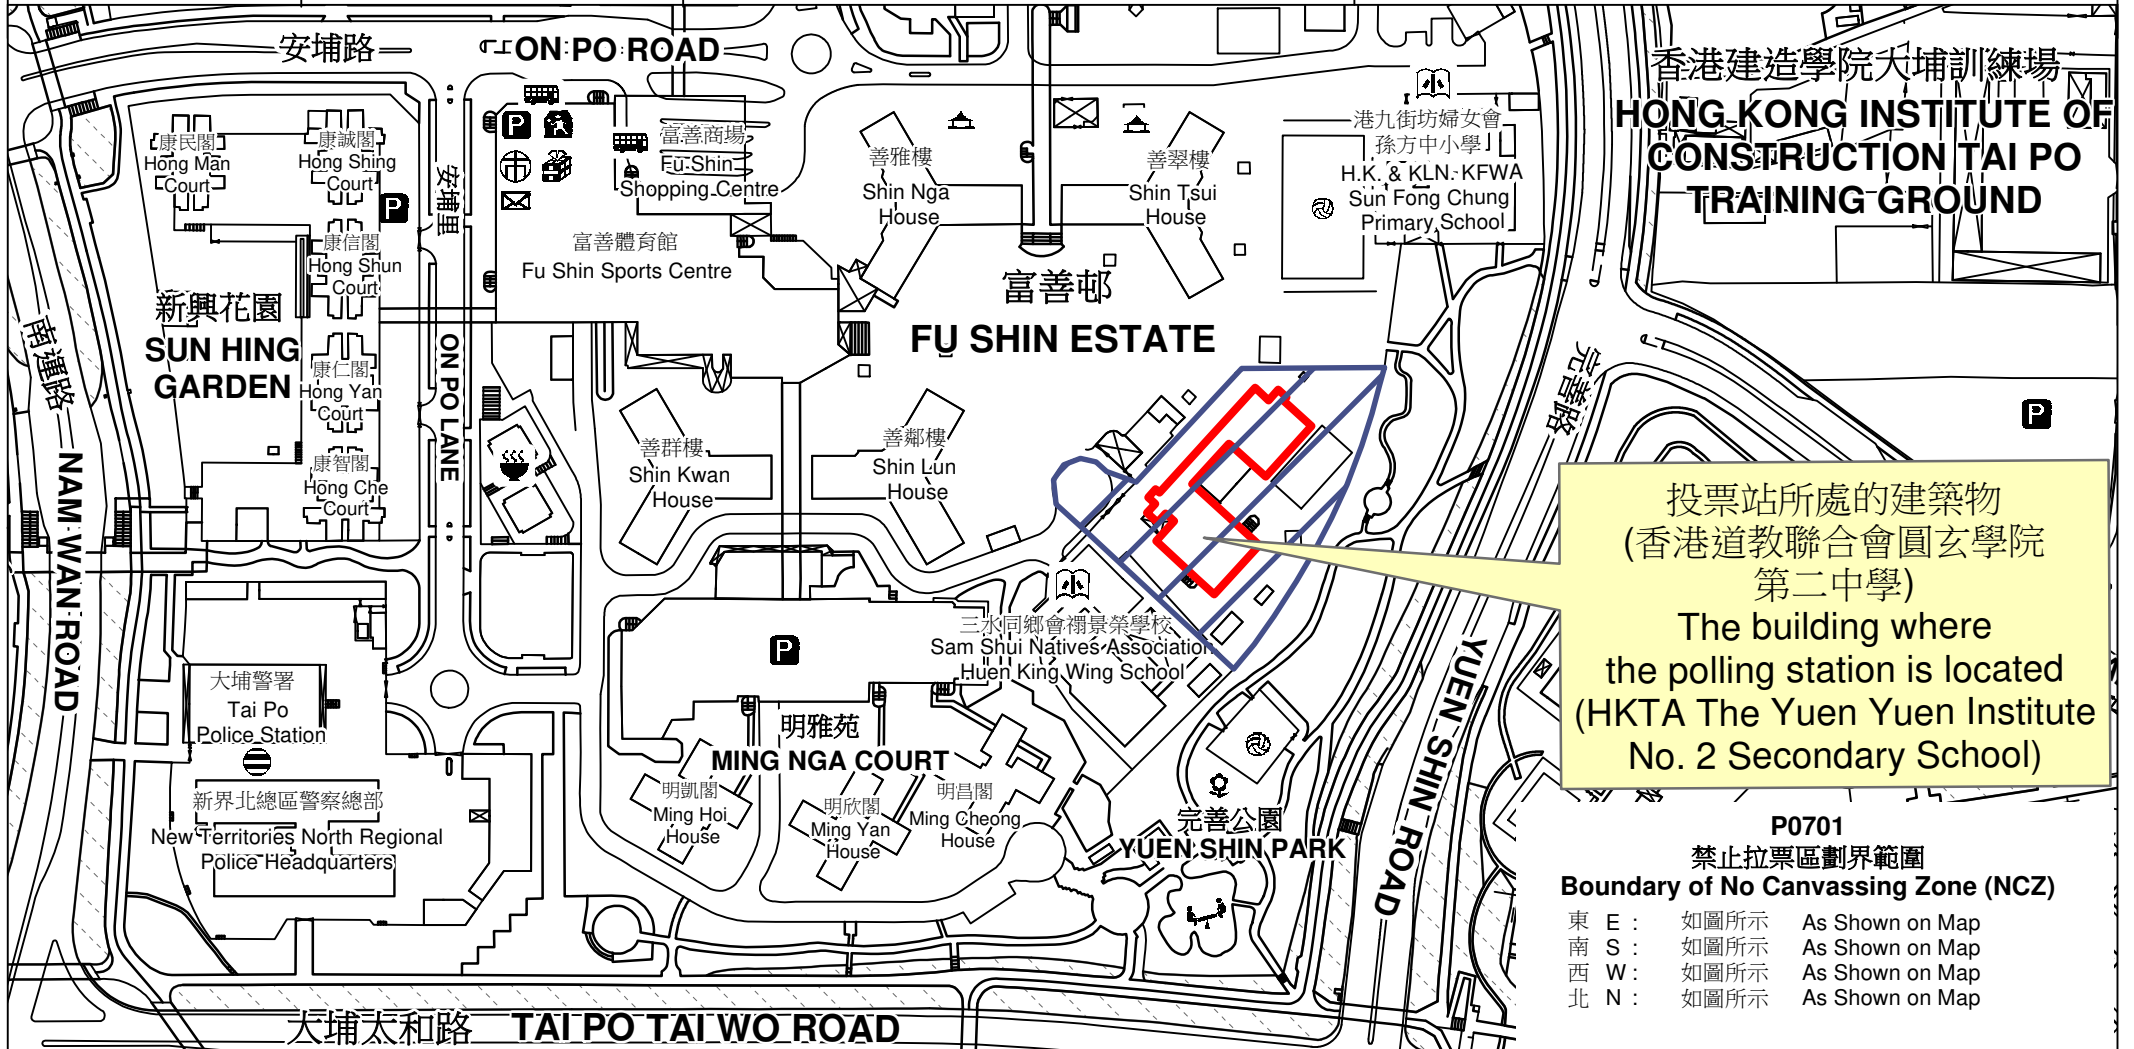

投票站位置圖和禁止拉票區 Polling Station - Location Plan & No Canvassing Zone

投票站編號 Polling Station Code	區議會名稱 Name of District Council	2023年區議會一般選舉區議會地方選區代號及名稱 Code & Name of District Council Geographical Constituency for 2023 District Council Ordinary Election	名稱及地址 Name & Address
<b>P0701</b>	<b>大埔 TAI PO</b>	<b>P2 大埔北 TAI PO NORTH</b>	香港道教聯合會圓玄學院第二中學 新界大埔富善邨香港道教聯合會圓玄學院第二中學地下 HKTA The Yuen Yuen Institute No. 2 Secondary School G/F, HKTA The Yuen Yuen Institute No. 2 Secondary School, Fu Shin Estate, Tai Po, New Territories

投票站所處的建築物  
(香港道教聯合會圓玄學院  
第二中學)  
The building where  
the polling station is located  
(HKTA The Yuen Yuen Institute  
No. 2 Secondary School)

**P0701**  
禁止拉票區劃界範圍  
Boundary of No Canvassing Zone (NCZ)

東 E :	如圖所示	As Shown on Map
南 S :	如圖所示	As Shown on Map
西 W :	如圖所示	As Shown on Map
北 N :	如圖所示	As Shown on Map

 禁止拉票區  
No Canvassing Zone