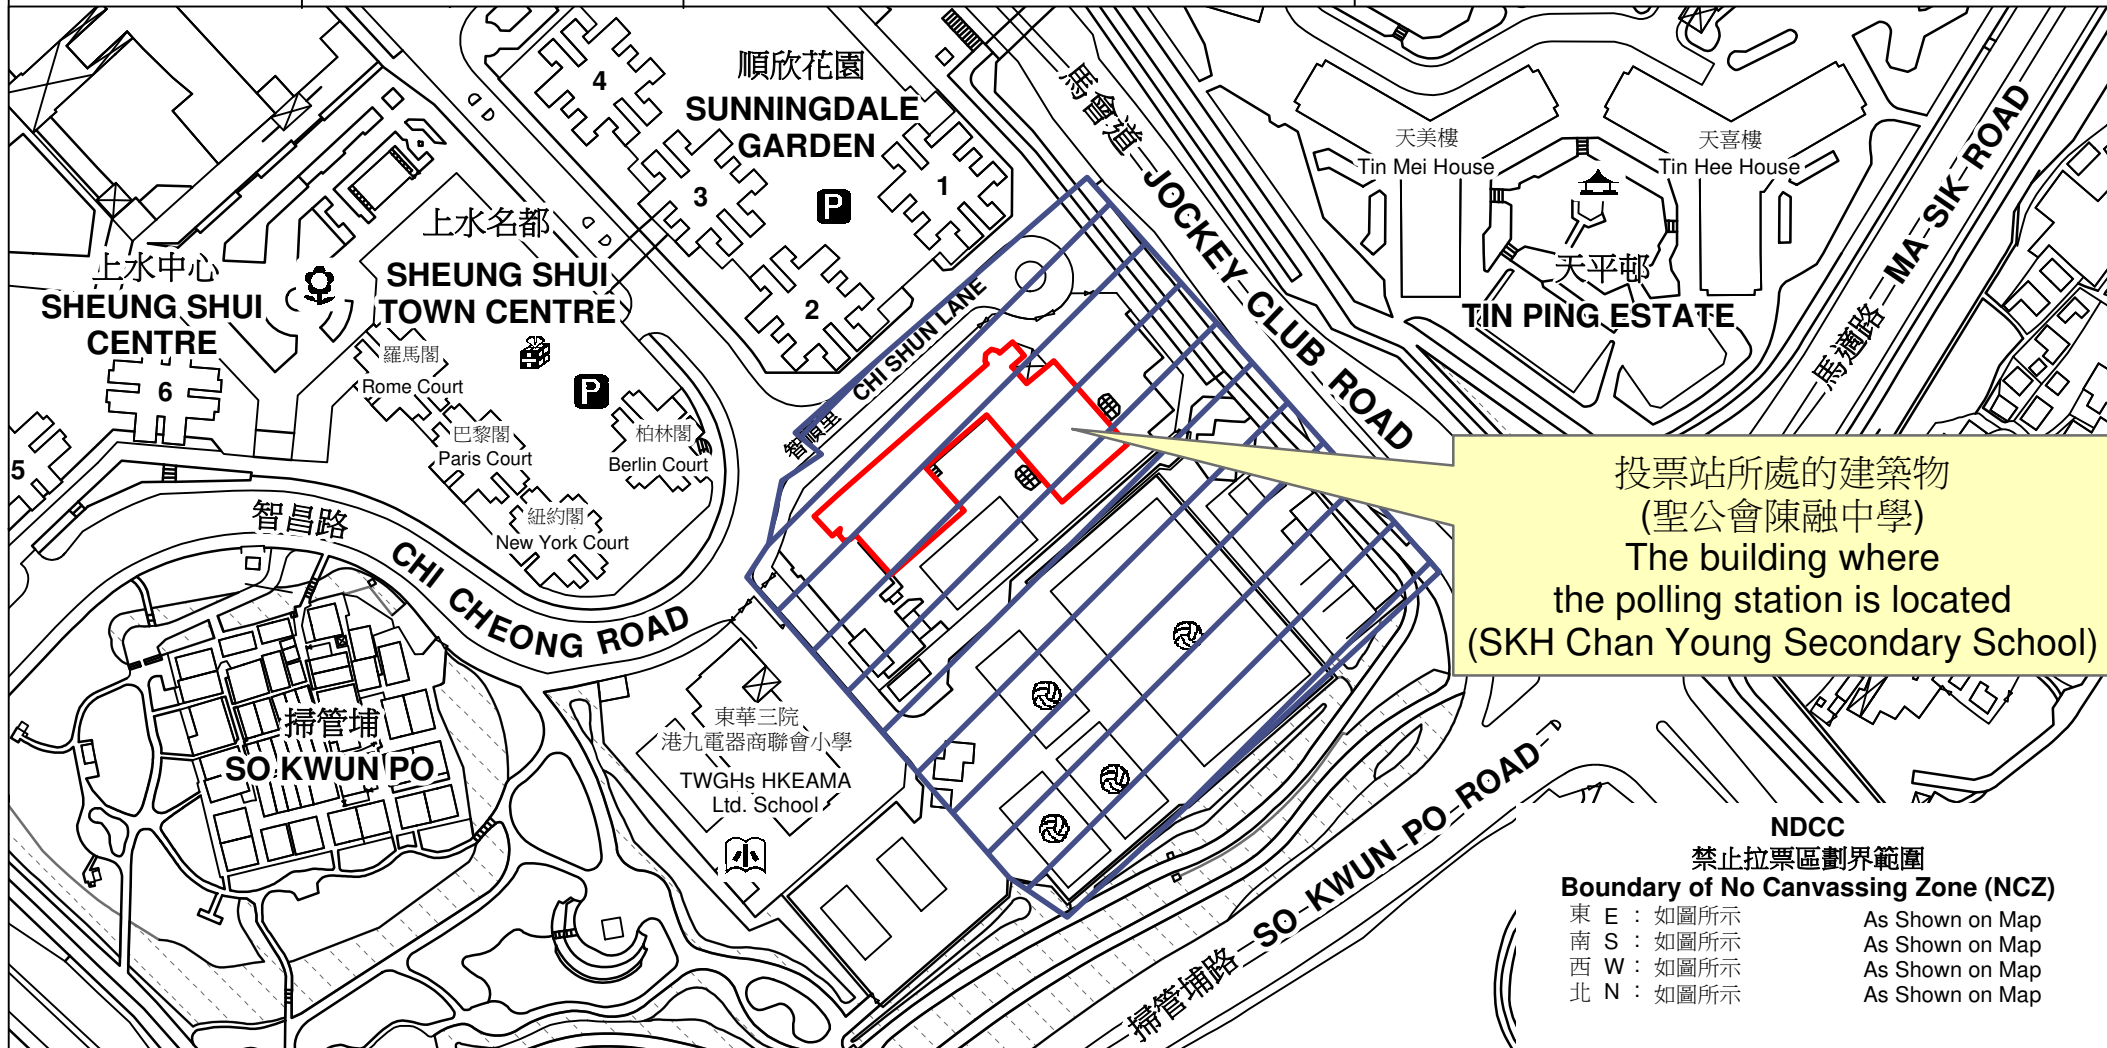

投票站位置圖和禁止拉票區 Polling Station - Location Plan & No Canvassing Zone

投票站編號 Polling Station Code	區議會名稱 Name of District Council	2023年區議會一般選舉地區委員會界別名稱 Name of District Committees Constituency for 2023 District Council Ordinary Election	名稱及地址 Name & Address
NDCC	北區 NORTH	北區地區委員會界別 North District Committees Constituency	聖公會陳融中學 新界上水智昌路6號地下 SKH Chan Young Secondary School G/F, 6 Chi Cheong Road, Sheung Shui, New Territories

投票站所處的建築物
(聖公會陳融中學)
The building where
the polling station is located
(SKH Chan Young Secondary School)

NDCC
禁止拉票區劃界範圍
Boundary of No Canvassing Zone (NCZ)
東 E : 如圖所示 As Shown on Map
南 S : 如圖所示 As Shown on Map
西 W : 如圖所示 As Shown on Map
北 N : 如圖所示 As Shown on Map

 禁止拉票區
No Canvassing Zone