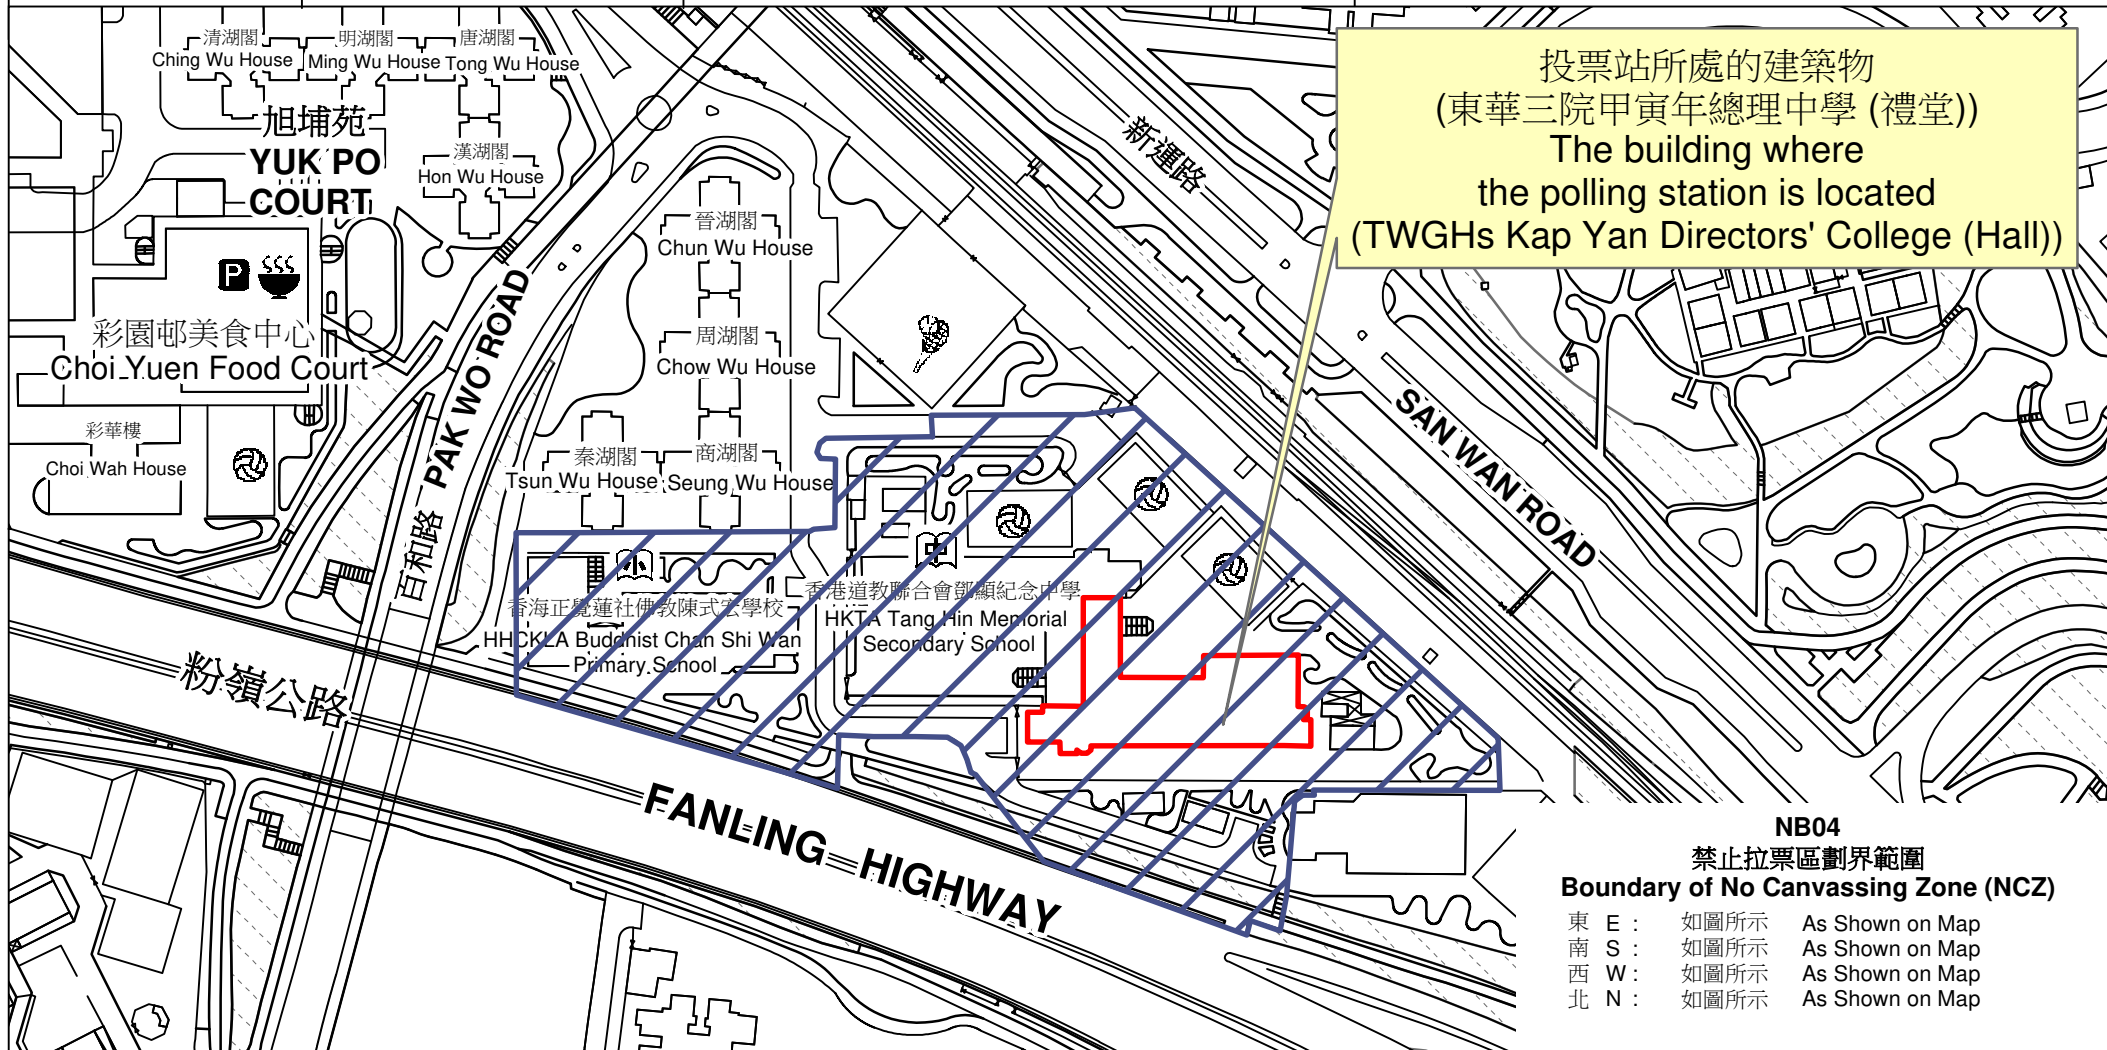

投票站位置圖和禁止拉票區 Polling Station - Location Plan & No Canvassing Zone

投票站編號 Polling Station Code	區議會名稱 Name of District Council	2023年區議會一般選舉區議會地方選區代號及名稱 Code & Name of District Council Geographical Constituency for 2023 District Council Ordinary Election	名稱及地址 Name & Address
NB04	荃灣、屯門、 元朗、葵青、離島 TSUEN WAN, TUEN MUN, YUEN LONG, KWAI TSING, ISLANDS	K1, K2, L1, L2, L3, M1, M2, M3, M4, S1, S2, S3, T1 荃灣西北、荃灣東南、屯門東、屯門西、屯門北、元朗市中心、 元朗鄉郊東、天水圍南及屏夏、天水圍北、青衣、葵涌東、葵涌西、離島 TSUEN WAN NORTHWEST, TSUEN WAN SOUTHEAST, TUEN MUN EAST, TUEN MUN WEST, TUEN MUN NORTH, YUEN LONG TOWN CENTRE, YUEN LONG RURAL EAST, TIN SHUI WAI SOUTH AND PING HA, TIN SHUI WAI NORTH, TSING YI, KWAI CHUNG EAST, KWAI CHUNG WEST, ISLANDS	東華三院甲寅年總理中學 (禮堂) 新界上水彩園邨東華三院甲寅年總理中學4樓 TWGHs Kap Yan Directors' College (Hall) 4/F, TWGHs Kap Yan Directors' College, Choi Yuen Estate, Sheung Shui, New Territories

 禁止拉票區
No Canvassing Zone