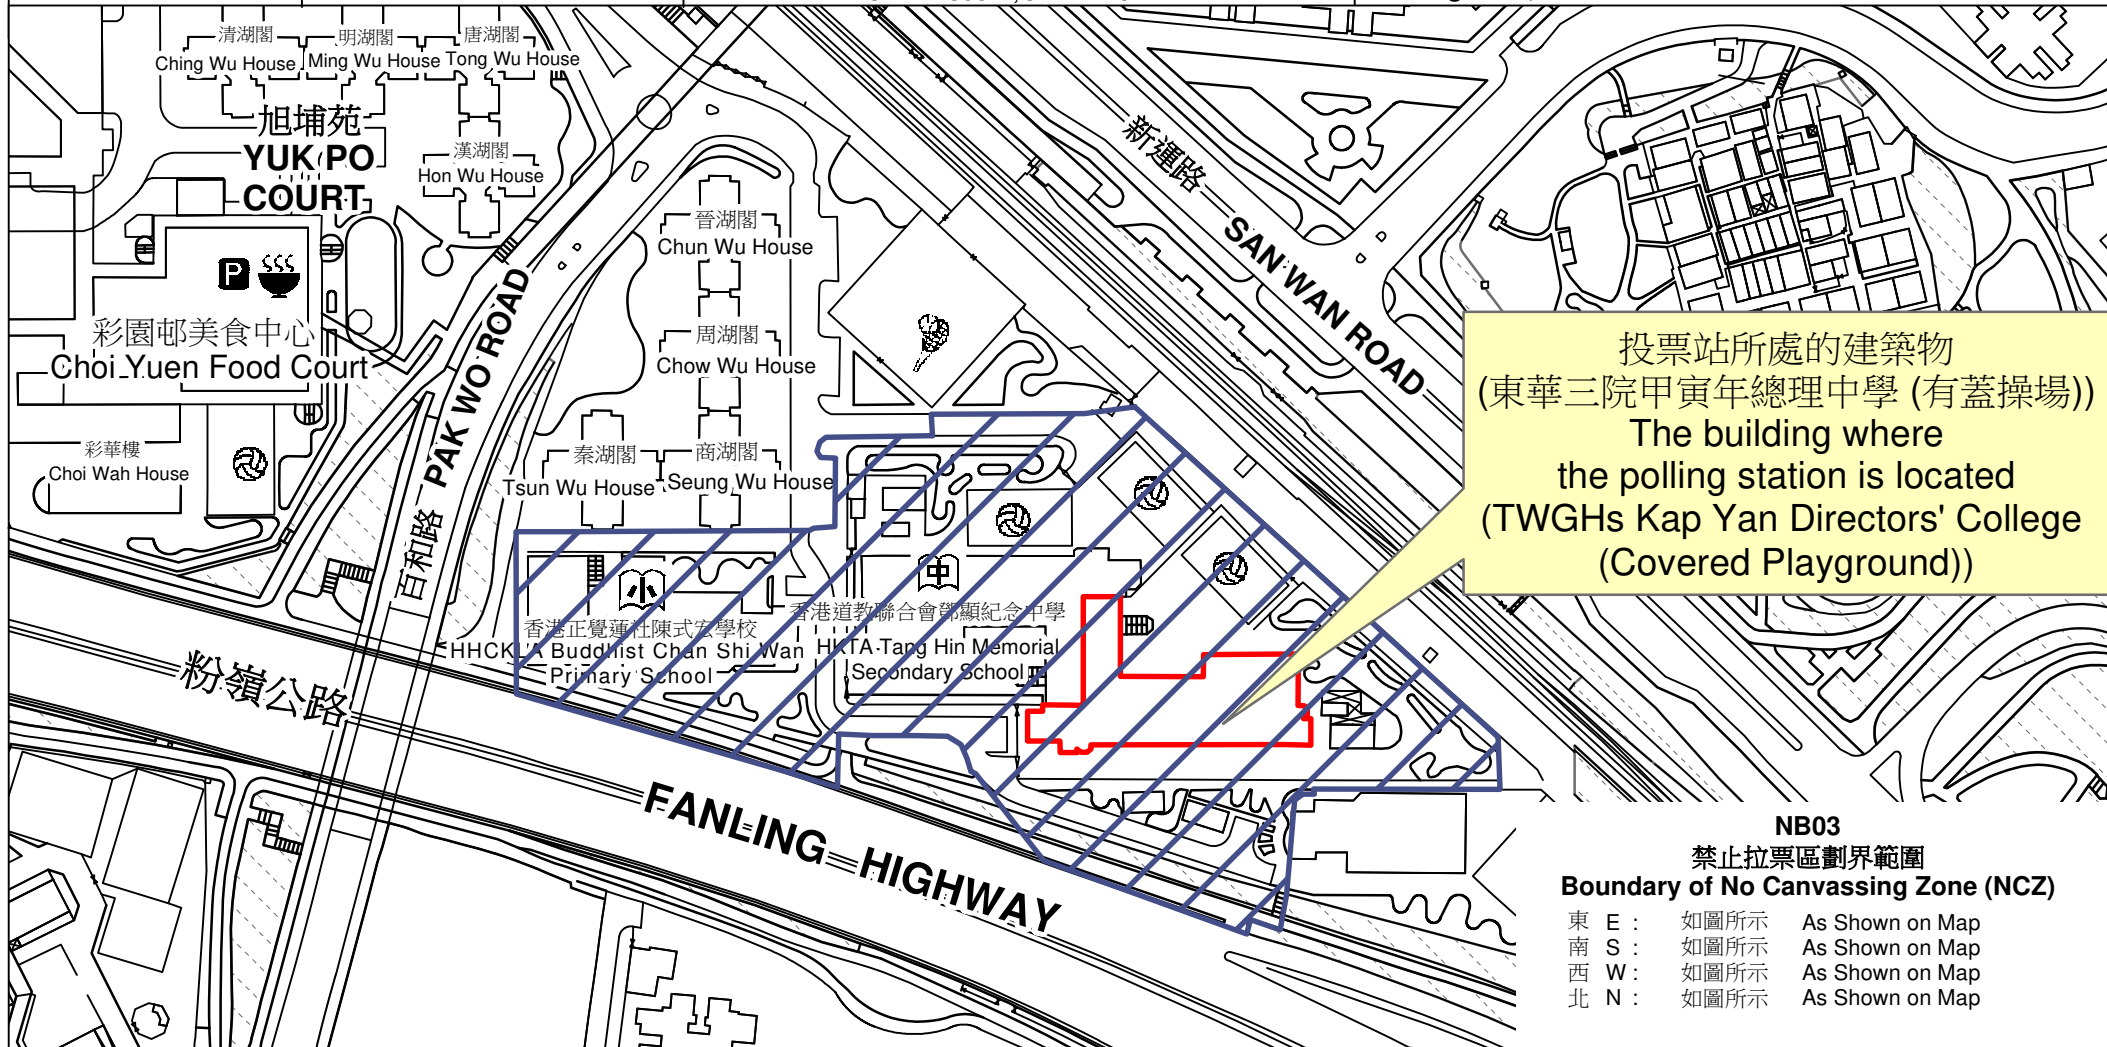

# 投票站位置圖和禁止拉票區 Polling Station - Location Plan & No Canvassing Zone

投票站編號 Polling Station Code	區議會名稱 Name of District Council	2023年區議會一般選舉區議會地方選區代號及名稱 Code & Name of District Council Geographical Constituency for 2023 District Council Ordinary Election	名稱及地址 Name & Address
<b>NB03</b>	北區、大埔、 西貢、沙田 <b>NORTH, TAI PO, SAI KUNG, SHA TIN</b>	N1, N2, P1, P2, Q1, Q2, Q3, R1, R2, R3, R4 蝴蝶山、紅花嶺、大埔南、大埔北、西貢及坑口、將軍澳南、 將軍澳北、沙田西、沙田東、沙田南、沙田北 WU TIP SHAN, ROBIN'S NEST, TAI PO SOUTH, TAI PO NORTH, SAI KUNG AND HANG HAU, TSEUNG KWAN O SOUTH, TSEUNG KWAN O NORTH, SHA TIN WEST, SHA TIN EAST, SHA TIN SOUTH, SHA TIN NORTH	東華三院甲寅年總理中學 (有蓋操場) 新界上水彩園邨東華三院甲寅年總理中學地下 <b>TWGHs Kap Yan Directors' College (Covered Playground)</b> G/F, TWGHs Kap Yan Directors' College, Choi Yuen Estate, Sheung Shui, New Territories

 禁止拉票區  
No Canvassing Zone