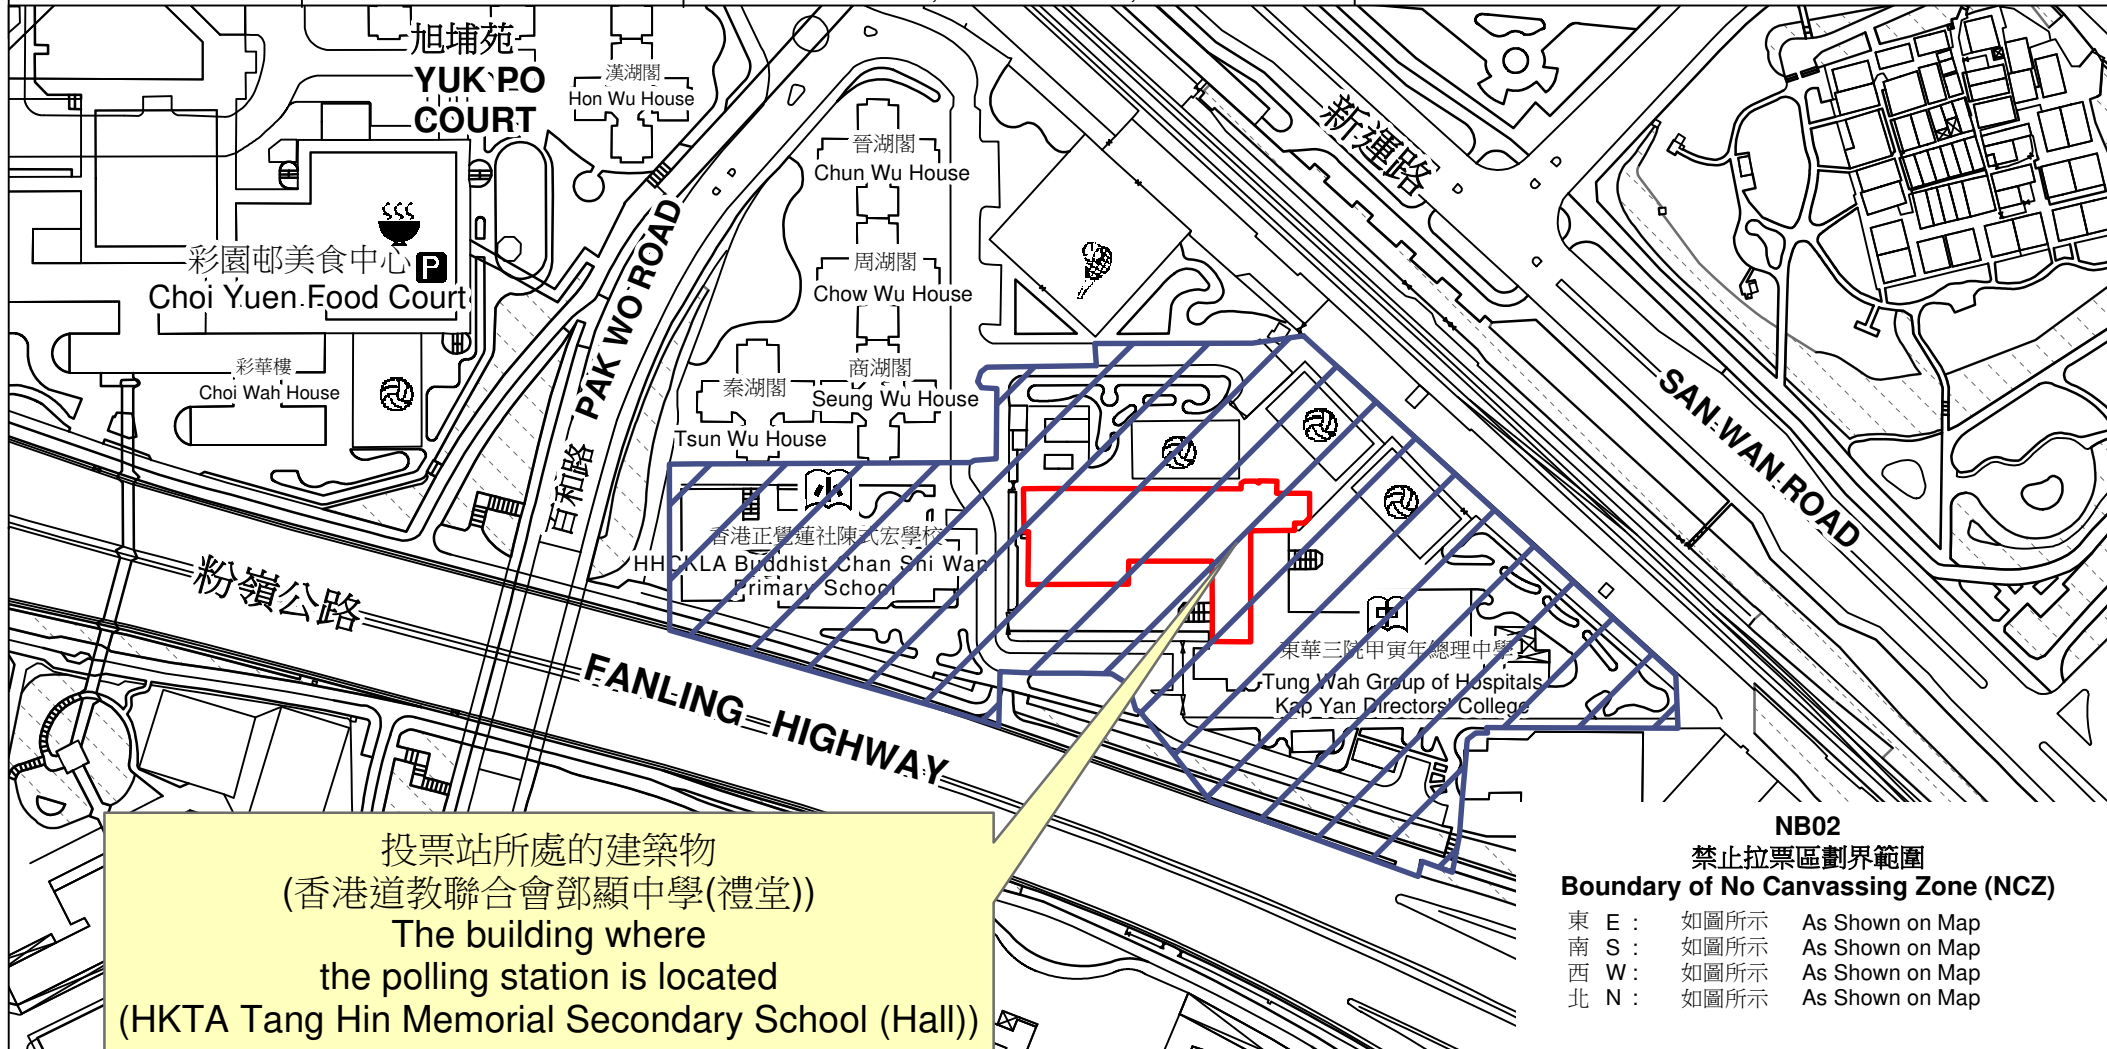

投票站位置圖和禁止拉票區 Polling Station - Location Plan & No Canvassing Zone

投票站編號 Polling Station Code	區議會名稱 Name of District Council	2023年區議會一般選舉區議會地方選區代號及名稱 Code & Name of District Council Geographical Constituency for 2023 District Council Ordinary Election	名稱及地址 Name & Address
NB02	油尖旺、深水埗、九龍城、黃大仙、觀塘 YAU TSIM MONG, SHAM SHUI PO, KOWLOON CITY, WONG TAI SIN, KWUN TONG	E1, E2, F1, F2, G1, G2, H1, H2, J1, J2, J3, J4 油尖旺南、油尖旺北、深水埗西、深水埗東、九龍城北、九龍城南、黃大仙東、黃大仙西、觀塘東南、觀塘中、觀塘北、觀塘西 YAU TSIM MONG SOUTH, YAU TSIM MONG NORTH, SHAM SHUI PO WEST, SHAM SHUI PO EAST, KOWLOON CITY NORTH, KOWLOON CITY SOUTH, WONG TAI SIN EAST, WONG TAI SIN WEST, KWUN TONG SOUTHEAST, KWUN TONG CENTRAL, KWUN TONG NORTH, KWUN TONG WEST	香港道教聯合會鄧顯中學(禮堂) 新界上水彩園邨香港道教聯合會鄧顯中學1樓 HKTA Tang Hin Memorial Secondary School (Hall) 1/F, HKTA Tang Hin Memorial Secondary School, Choi Yuen Estate, Sheung Shui, New Territories

禁止拉票區
No Canvassing Zone