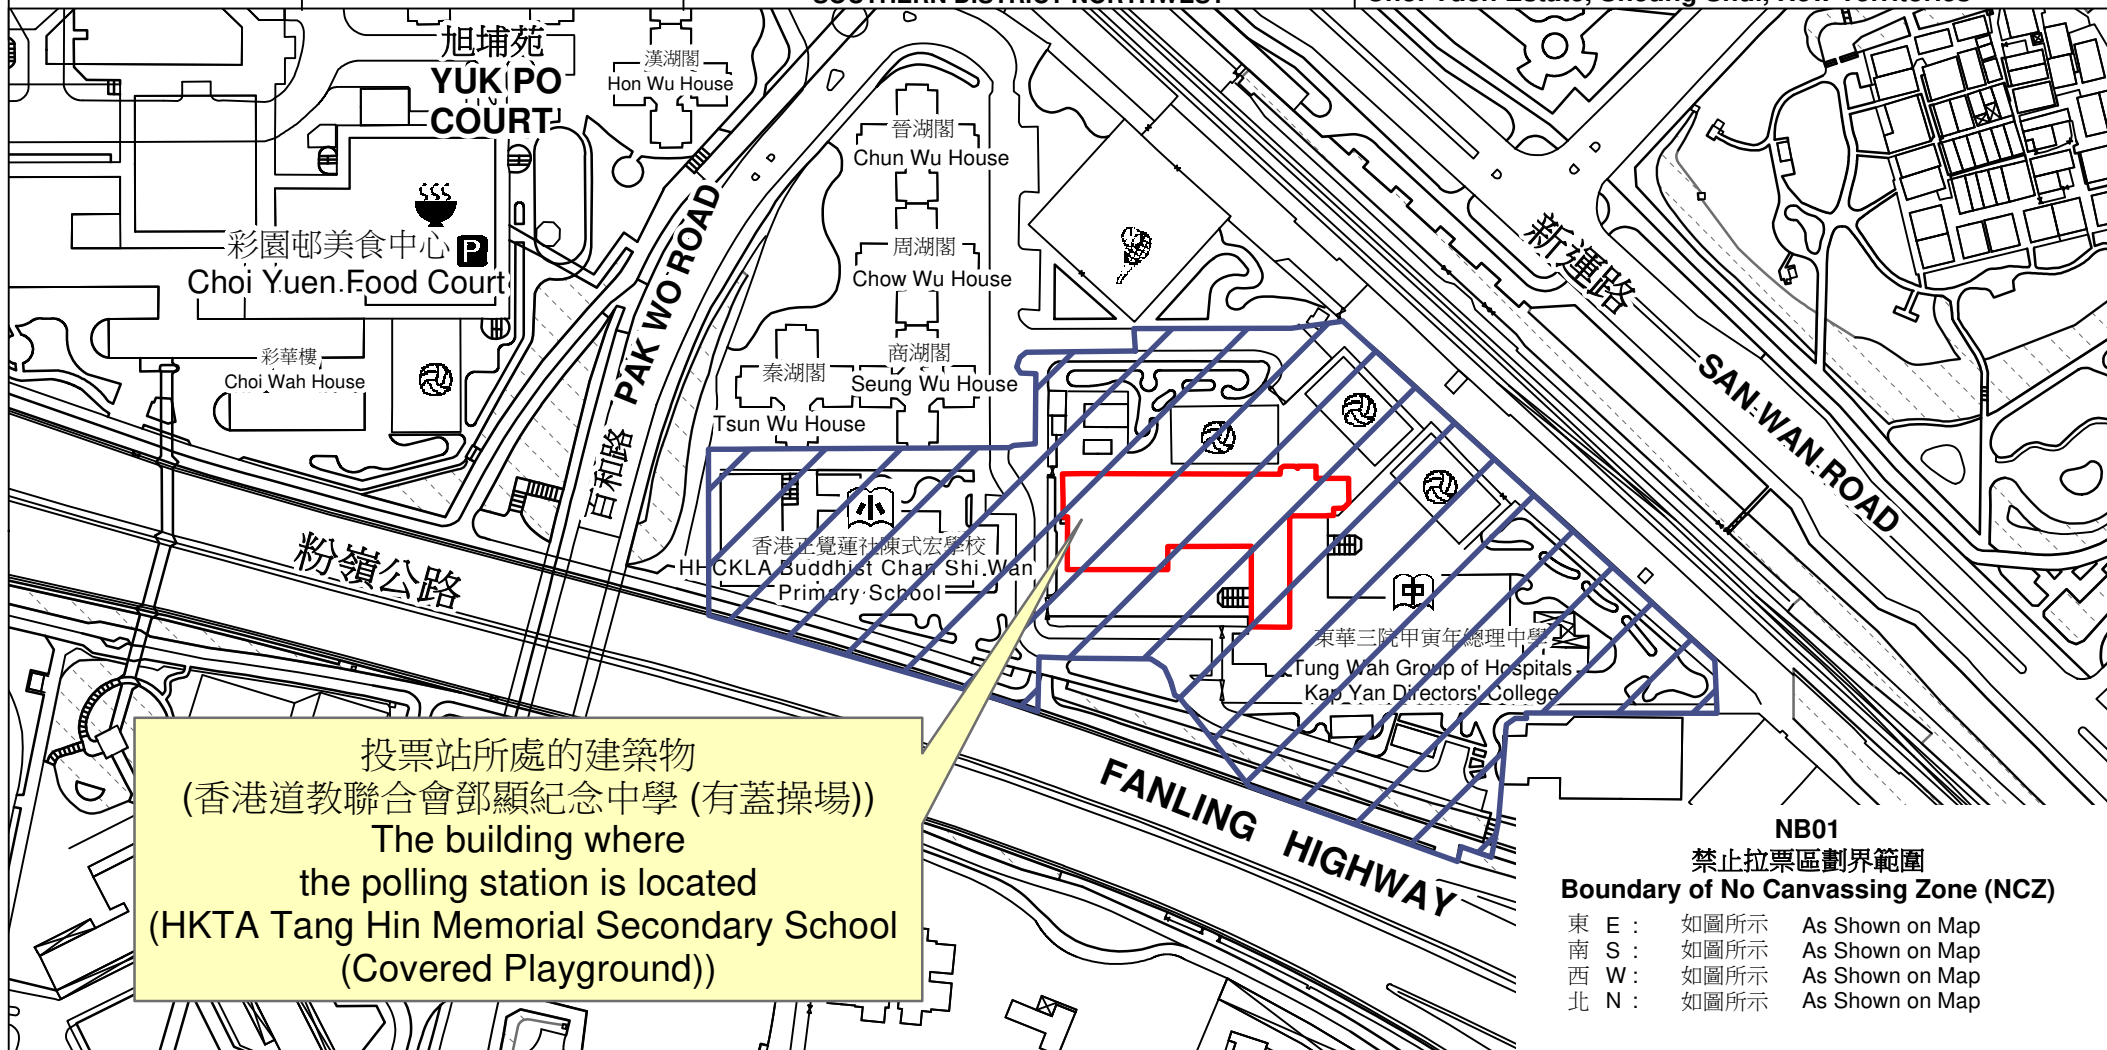

# 投票站位置圖和禁止拉票區 Polling Station - Location Plan & No Canvassing Zone

| 投票站編號<br>Polling Station Code | 區議會名稱<br>Name of District Council                              | 2023年區議會一般選舉區議會地方選區代號及名稱<br>Code & Name of District Council Geographical Constituency for 2023 District Council Ordinary Election  | 名稱及地址<br>Name & Address  |
|-------------------------------|--|--|--|
| <b>NB01</b>                   | 中西區、灣仔、東區、南區<br>CENTRAL & WESTERN, WAN CHAI, EASTERN, SOUTHERN | A1, A2, B1, C1, C2, C3, D1, D2<br>中區、西區、灣仔、太北、康灣、柴灣、南區東南、南區西北<br>CENTRAL, WESTERN, WAN CHAI, TAI PAK, HONG WAN, CHAI WAN, SOUTHERN DISTRICT SOUTHEAST, SOUTHERN DISTRICT NORTHWEST | 香港道教聯合會鄧顯紀念中學 (有蓋操場)<br>新界上水彩園邨香港道教聯合會鄧顯紀念中學地下<br>HKTA Tang Hin Memorial Secondary School (Covered Playground)<br>G/F, HKTA Tang Hin Memorial Secondary School, Choi Yuen Estate, Sheung Shui, New Territories |

 禁止拉票區  
No Canvassing Zone