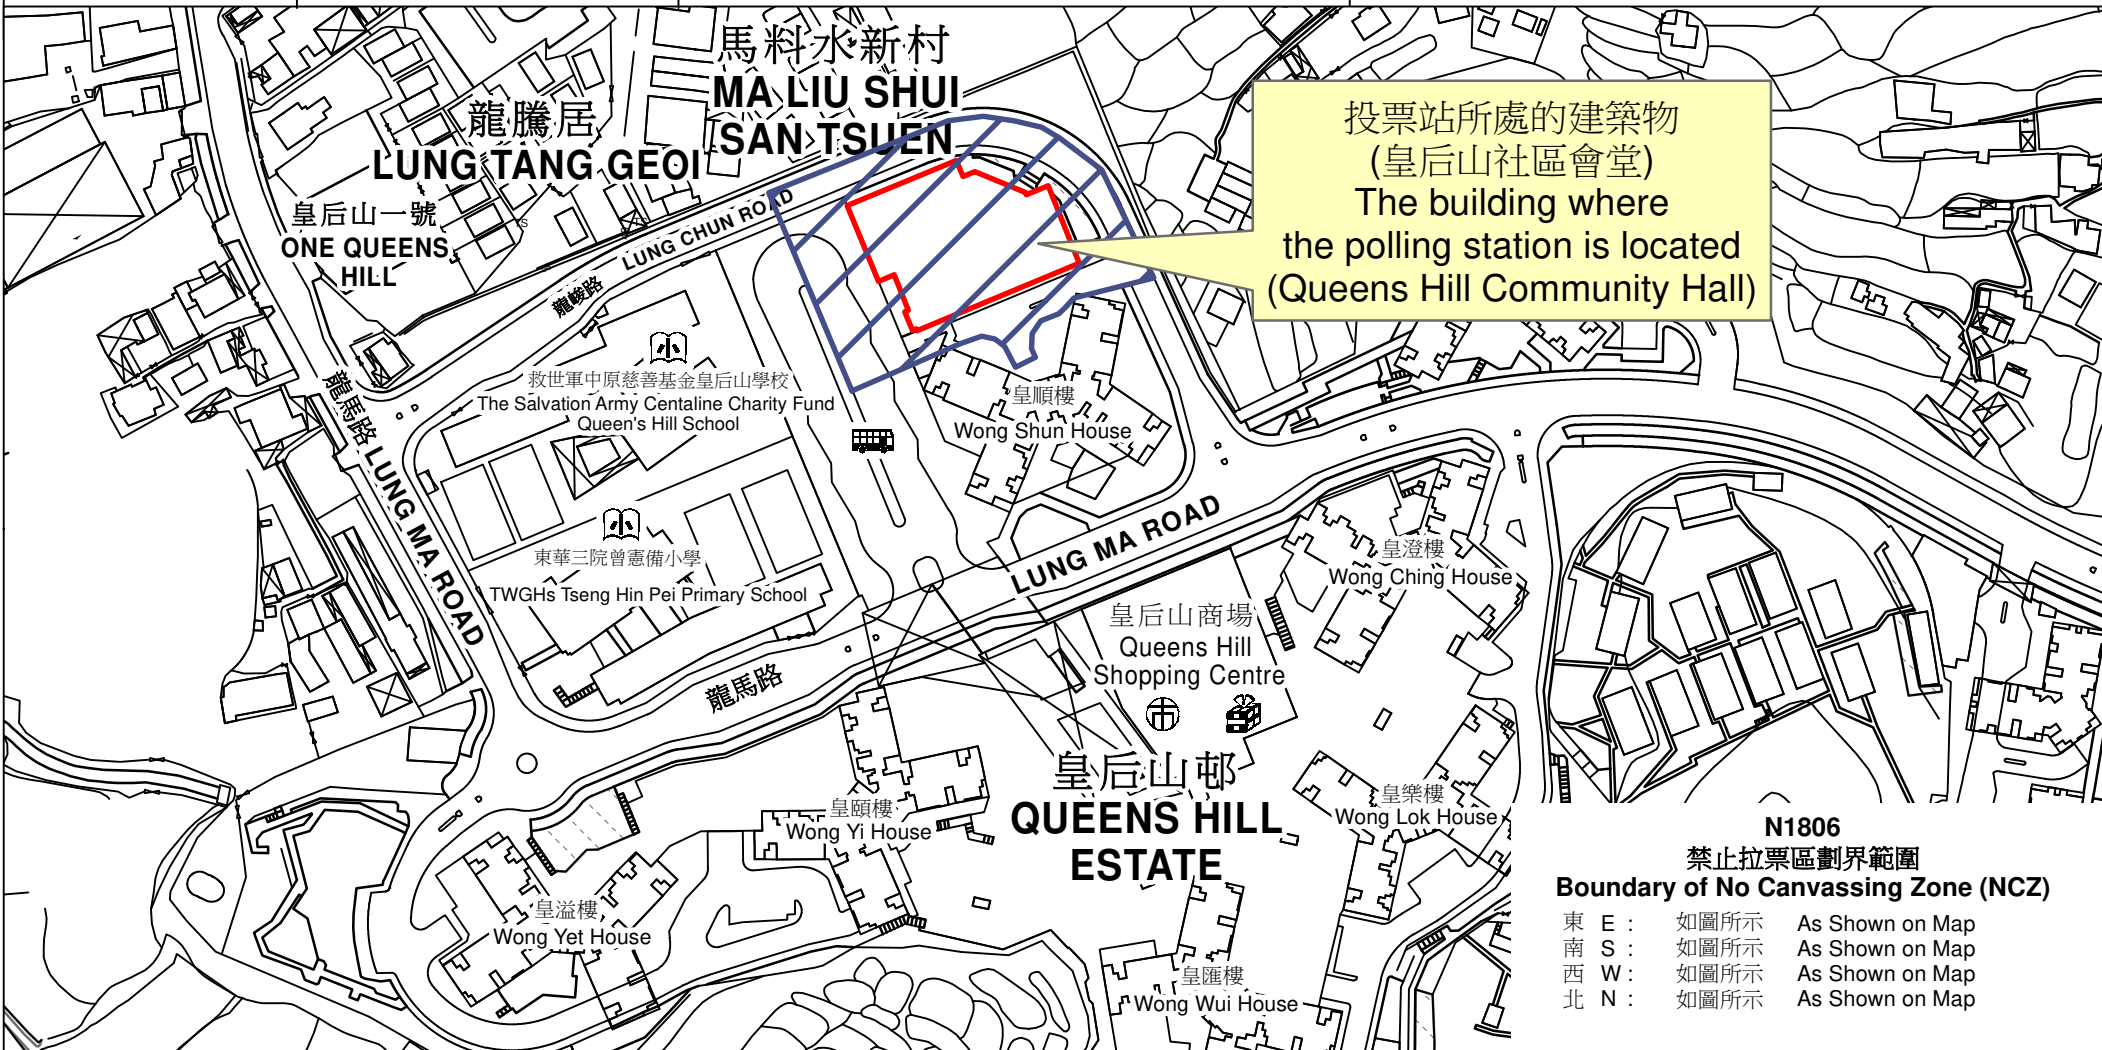

投票站位置圖和禁止拉票區 Polling Station - Location Plan & No Canvassing Zone

投票站編號 Polling Station Code	區議會名稱 Name of District Council	2023年區議會一般選舉區議會地方選區代號及名稱 Code & Name of District Council Geographical Constituency for 2023 District Council Ordinary Election	名稱及地址 Name & Address
N1806	北區 NORTH	N1 蝴蝶山 WU TIP SHAN	皇后山社區會堂 新界粉嶺龍峻路6號皇后山社區綜合大樓地下 Queens Hill Community Hall G/F, Queens Hill Community Complex, 6 Lung Chun Road, Fanling, New Territories

投票站所處的建築物
(皇后山社區會堂)
The building where
the polling station is located
(Queens Hill Community Hall)

N1806
禁止拉票區劃界範圍
Boundary of No Canvassing Zone (NCZ)

東 E :	如圖所示	As Shown on Map
南 S :	如圖所示	As Shown on Map
西 W :	如圖所示	As Shown on Map
北 N :	如圖所示	As Shown on Map

 禁止拉票區
No Canvassing Zone