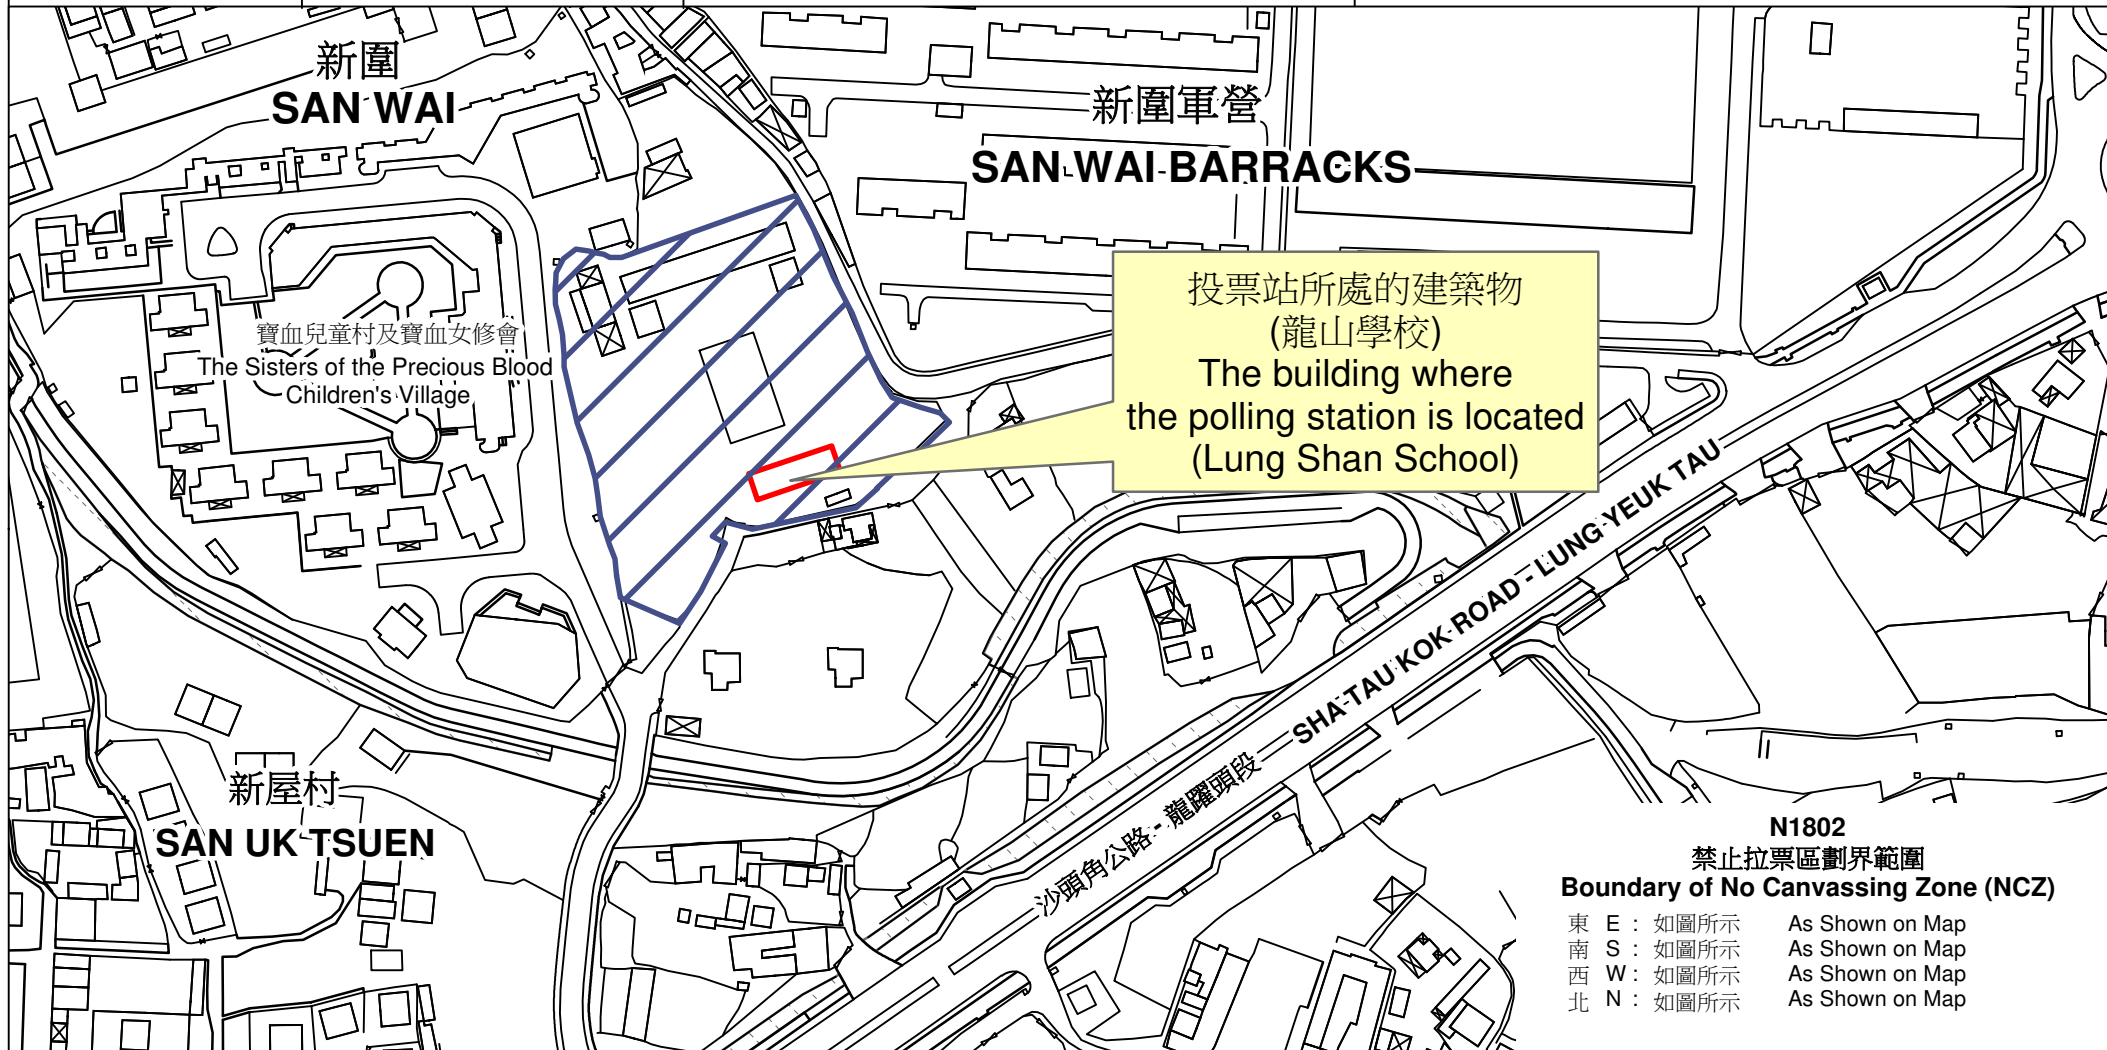

# 投票站位置圖和禁止拉票區 Polling Station - Location Plan & No Canvassing Zone

投票站編號 Polling Station Code	區議會名稱 Name of District Council	2023年區議會一般選舉區議會地方選區代號及名稱 Code & Name of District Council Geographical Constituency for 2023 District Council Ordinary Election	名稱及地址 Name & Address
<b>N1802</b>	<b>北區 NORTH</b>	<b>N1 蝴蝶山 WU TIP SHAN</b>	龍山學校 新界粉嶺龍躍頭龍山學校地下 <b>Lung Shan School</b> G/F, Lung Shan School, Lung Yeuk Tau, Fanling, New Territories

**N1802**  
禁止拉票區劃界範圍  
Boundary of No Canvassing Zone (NCZ)

- |     |        |                 |
|-----|--------|-----------------|
| 東 E | : 如圖所示 | As Shown on Map |
| 南 S | : 如圖所示 | As Shown on Map |
| 西 W | : 如圖所示 | As Shown on Map |
| 北 N | : 如圖所示 | As Shown on Map |

 禁止拉票區  
No Canvassing Zone