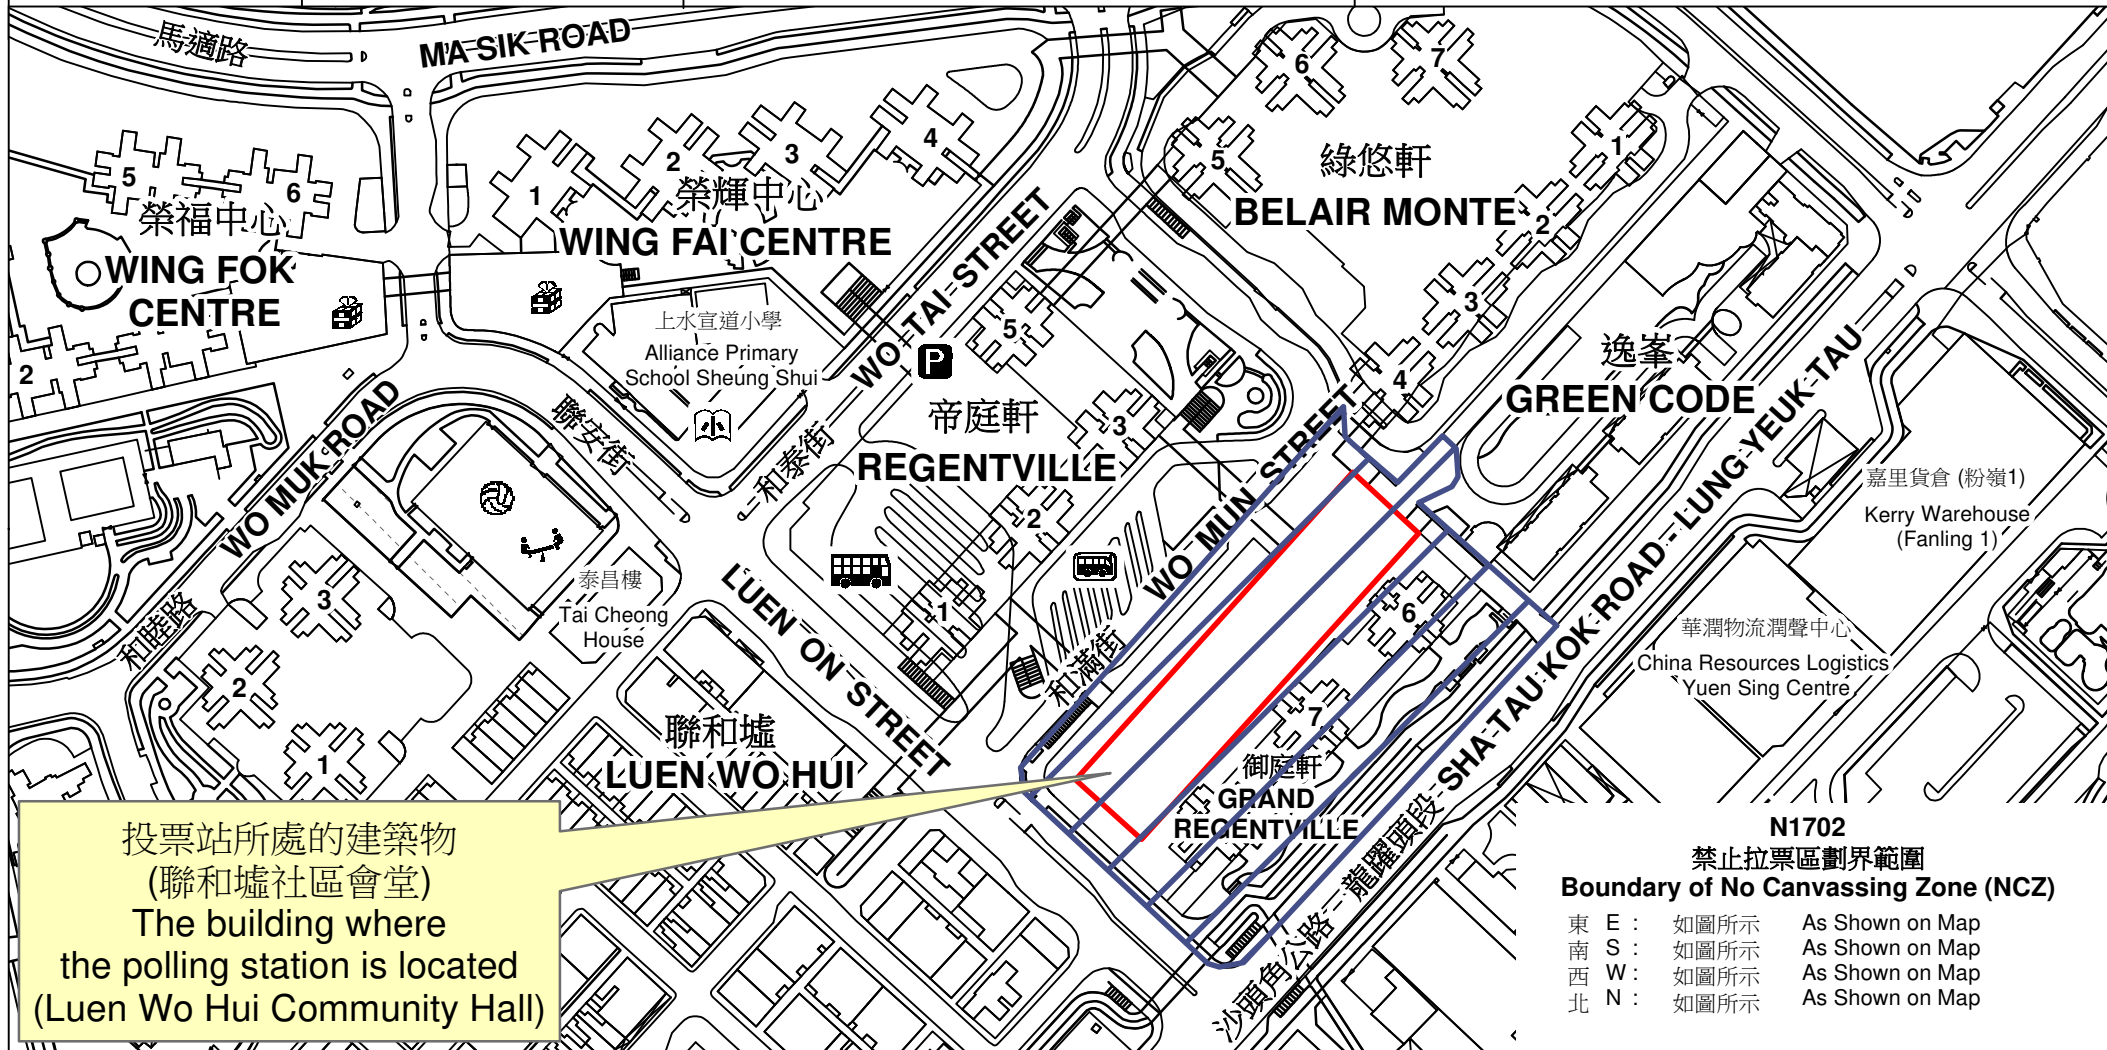

# 投票站位置圖和禁止拉票區 Polling Station - Location Plan & No Canvassing Zone

投票站編號 Polling Station Code	區議會名稱 Name of District Council	2023年區議會一般選舉區議會地方選區代號及名稱 Code & Name of District Council Geographical Constituency for 2023 District Council Ordinary Election	名稱及地址 Name & Address
<b>N1702</b>	<b>北區 NORTH</b>	<b>N2 紅花嶺 ROBIN'S NEST</b>	聯和墟社區會堂 新界粉嶺聯和墟和滿街9號地下 <b>Luen Wo Hui Community Hall</b> G/F, 9 Wo Mun Street, Luen Wo Hui, Fanling, New Territories

投票站所處的建築物  
(聯和墟社區會堂)  
The building where  
the polling station is located  
(Luen Wo Hui Community Hall)

**N1702**  
禁止拉票區劃界範圍  
**Boundary of No Canvassing Zone (NCZ)**

東 E :	如圖所示	As Shown on Map
南 S :	如圖所示	As Shown on Map
西 W :	如圖所示	As Shown on Map
北 N :	如圖所示	As Shown on Map

 禁止拉票區  
No Canvassing Zone