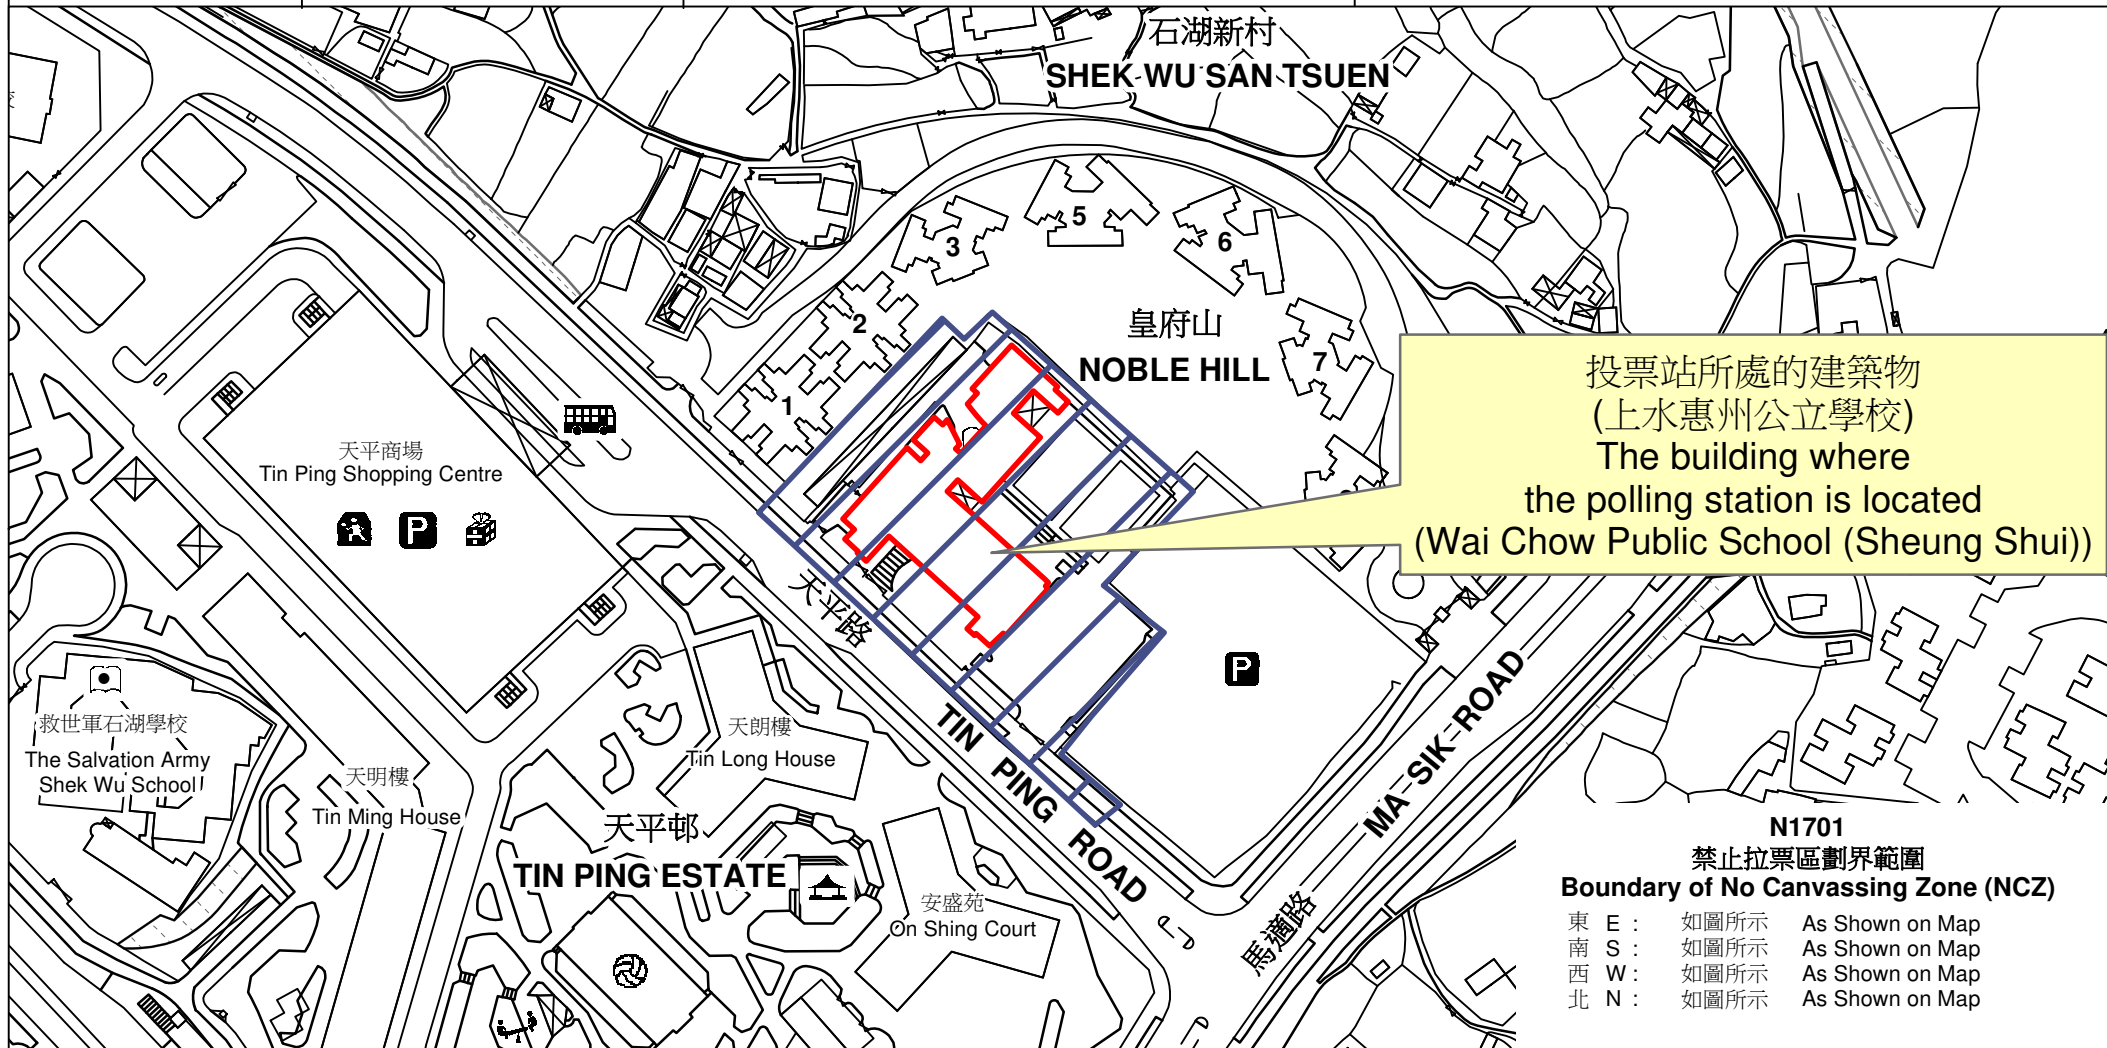

投票站位置圖和禁止拉票區 Polling Station - Location Plan & No Canvassing Zone

投票站編號 Polling Station Code	區議會名稱 Name of District Council	2023年區議會一般選舉區議會地方選區代號及名稱 Code & Name of District Council Geographical Constituency for 2023 District Council Ordinary Election	名稱及地址 Name & Address
N1701	北區 NORTH	N2 紅花嶺 ROBIN'S NEST	上水惠州公立學校 新界上水天平路51號地下 Wai Chow Public School (Sheung Shui) G/F, 51 Tin Ping Road, Sheung Shui, New Territories

投票站所處的建築物
(上水惠州公立學校)
The building where
the polling station is located
(Wai Chow Public School (Sheung Shui))

N1701
禁止拉票區劃界範圍
Boundary of No Canvassing Zone (NCZ)

東 E :	如圖所示	As Shown on Map
南 S :	如圖所示	As Shown on Map
西 W :	如圖所示	As Shown on Map
北 N :	如圖所示	As Shown on Map

 禁止拉票區
No Canvassing Zone