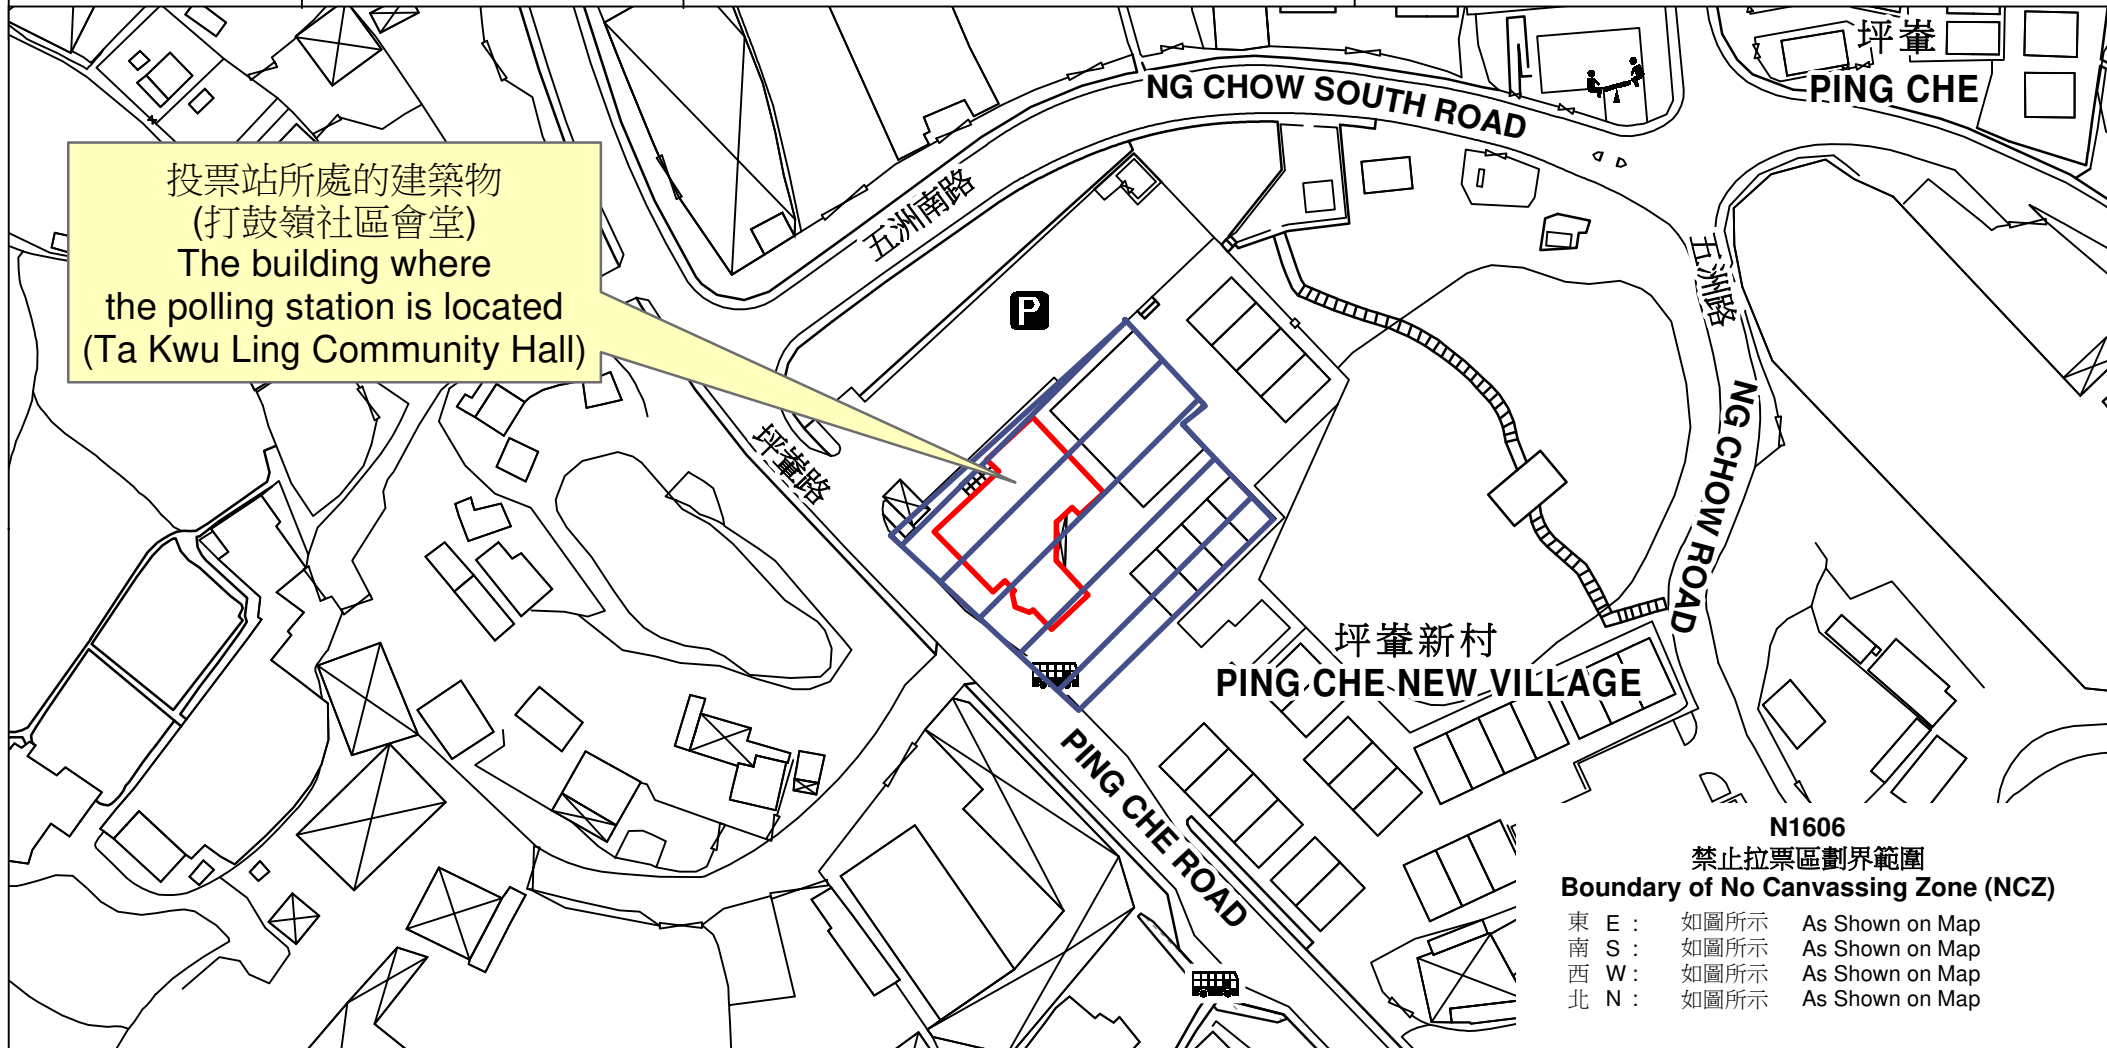

投票站位置圖和禁止拉票區 Polling Station - Location Plan & No Canvassing Zone

投票站編號 Polling Station Code	區議會名稱 Name of District Council	2023年區議會一般選舉區議會地方選區代號及名稱 Code & Name of District Council Geographical Constituency for 2023 District Council Ordinary Election	名稱及地址 Name & Address
N1606	北區 NORTH	N2 紅花嶺 ROBIN'S NEST	打鼓嶺社區會堂 新界打鼓嶺坪輦路136號打鼓嶺鄉村中心政府大樓地下 Ta Kwu Ling Community Hall G/F, Ta Kwu Ling Rural Centre Government Building, 136 Ping Che Road, Ta Kwu Ling, New Territories

禁止拉票區
No Canvassing Zone