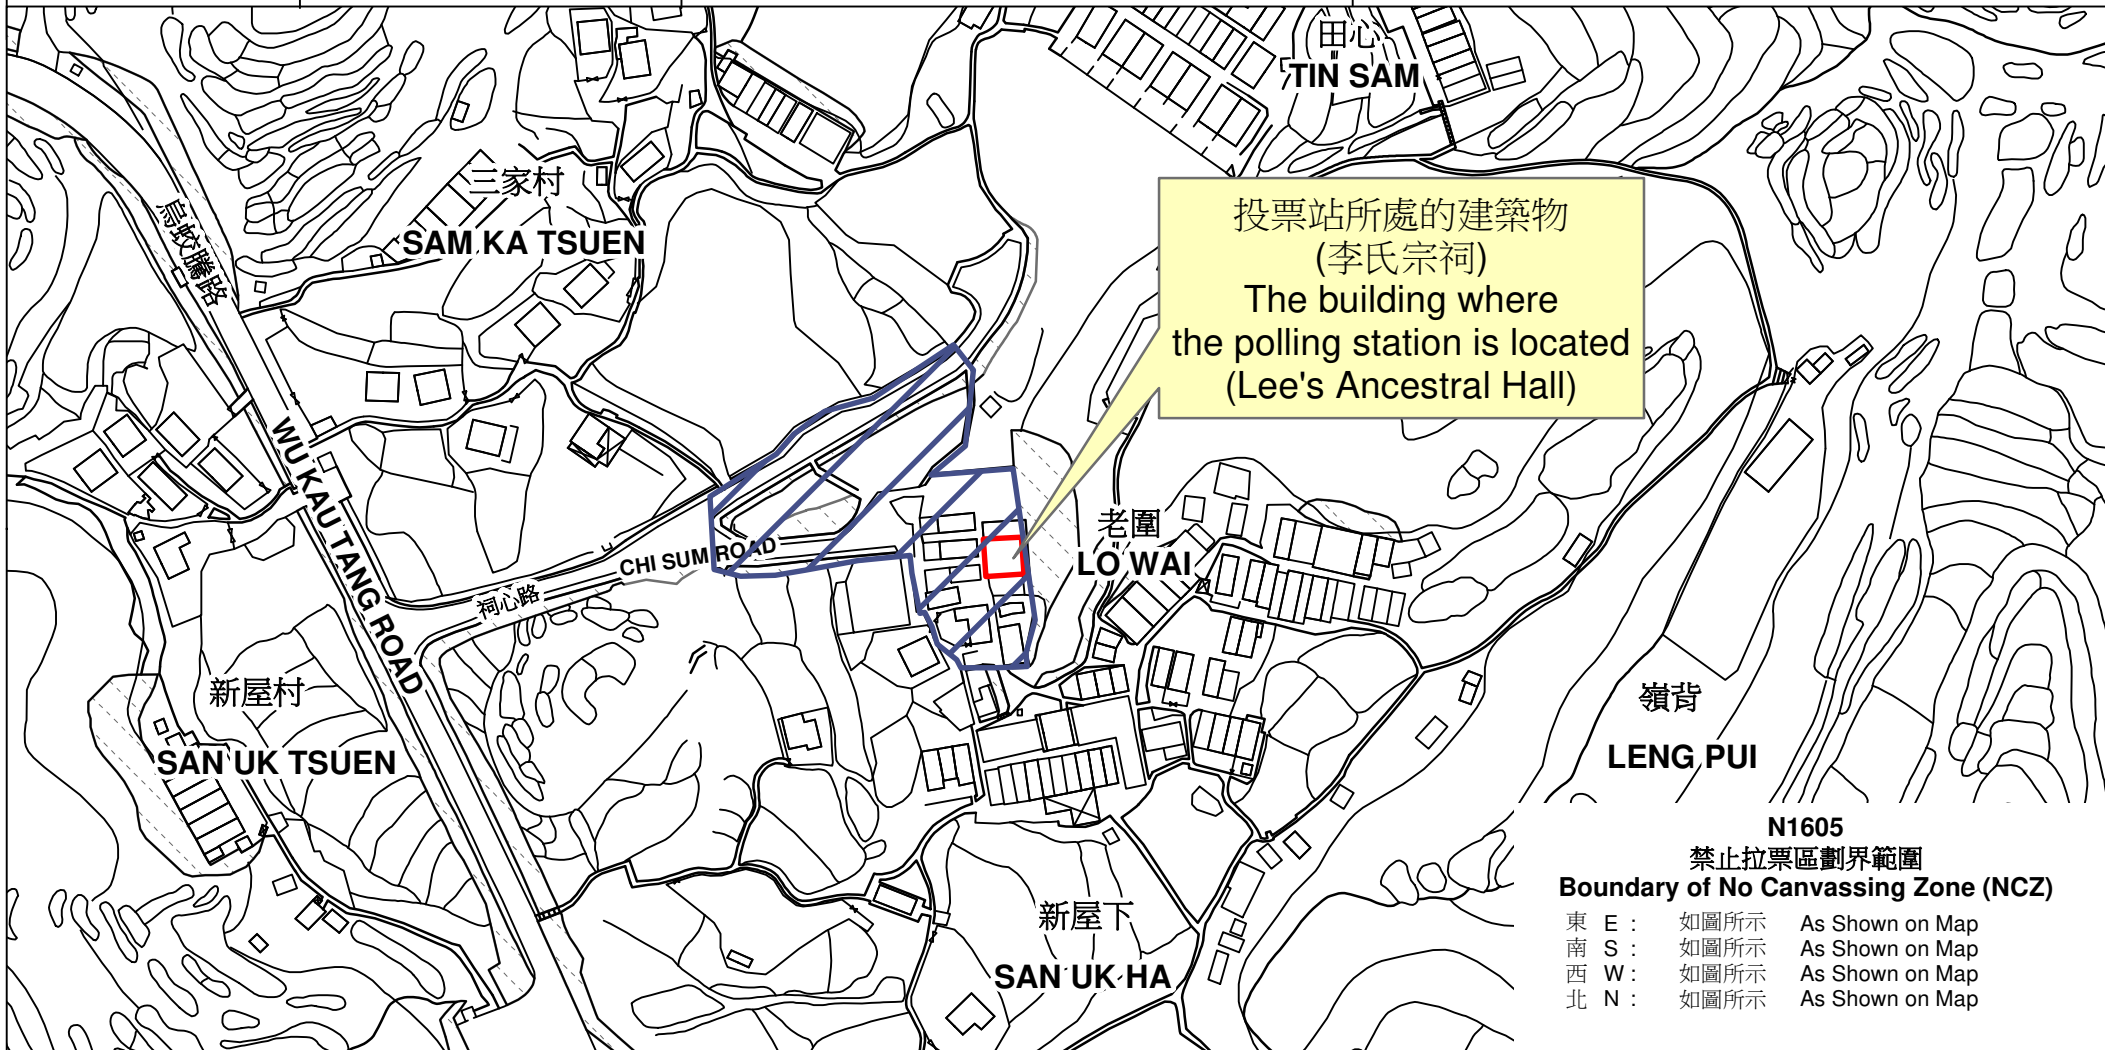

投票站位置圖和禁止拉票區 Polling Station - Location Plan & No Canvassing Zone

投票站編號 Polling Station Code	區議會名稱 Name of District Council	2023年區議會一般選舉區議會地方選區代號及名稱 Code & Name of District Council Geographical Constituency for 2023 District Council Ordinary Election	名稱及地址 Name & Address
N1605	北區 NORTH	N2 紅花嶺 ROBIN'S NEST	李氏宗祠 新界沙頭角烏蛟騰村祠心路103號地下 Lee's Ancestral Hall G/F, 103 Chi Sum Road, Wu Kau Tang Village, Sha Tau Kok, New Territories

禁止拉票區
No Canvassing Zone

N1605
禁止拉票區劃界範圍
Boundary of No Canvassing Zone (NCZ)
東 E : 如圖所示 As Shown on Map
南 S : 如圖所示 As Shown on Map
西 W : 如圖所示 As Shown on Map
北 N : 如圖所示 As Shown on Map