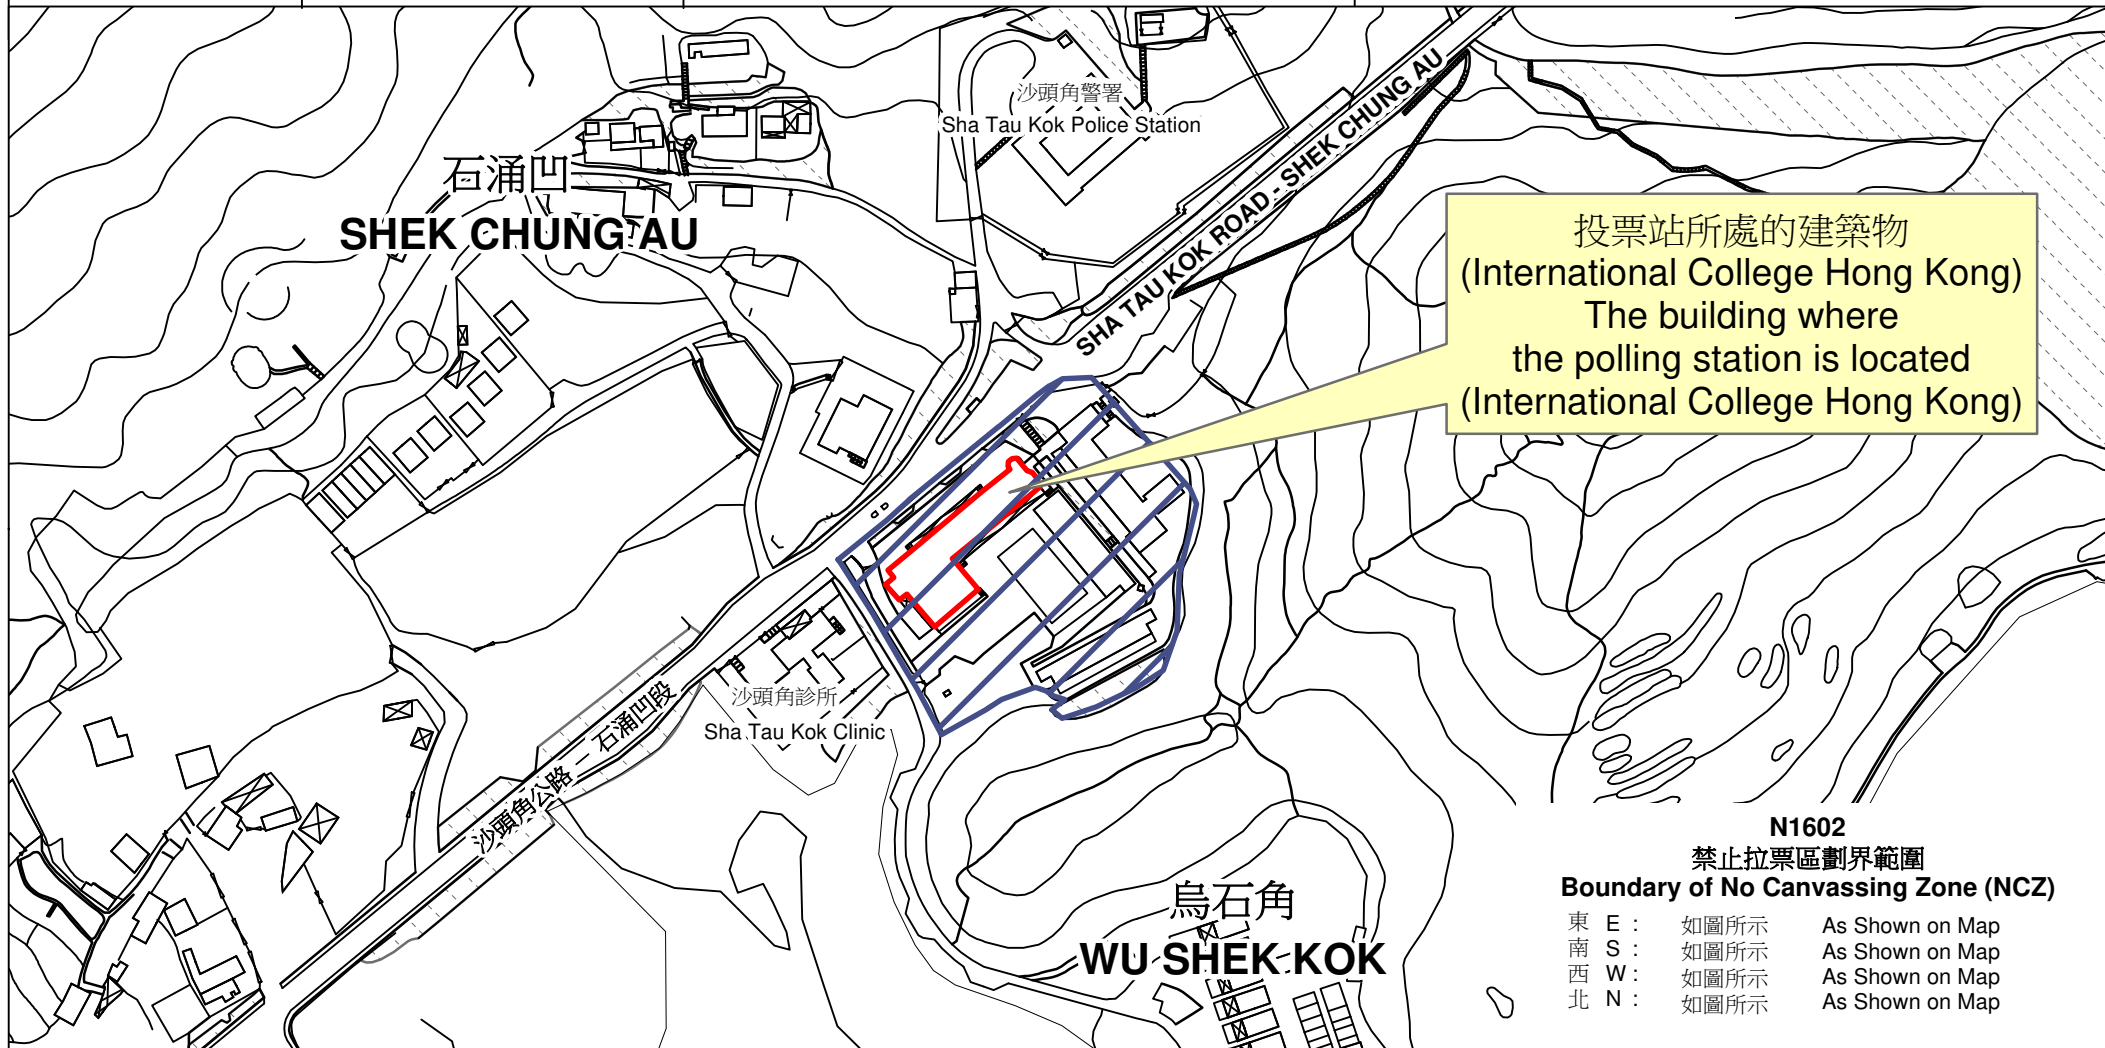

投票站位置圖和禁止拉票區 Polling Station - Location Plan & No Canvassing Zone

<p>投票站編號 Polling Station Code</p> <p>N1602</p>	<p>區議會名稱 Name of District Council</p> <p>北區 NORTH</p>	<p>2023年區議會一般選舉區議會地方選區代號及名稱 Code & Name of District Council Geographical Constituency for 2023 District Council Ordinary Election</p> <p>N2 紅花嶺 ROBIN'S NEST</p>	<p>名稱及地址 Name & Address</p> <p>International College Hong Kong 新界沙頭角石涌凹沙頭角公路60號地下 International College Hong Kong G/F, 60 Sha Tau Kok Road, Shek Chung Au, Sha Tau Kok, New Territories</p>
---	--	---	--

 禁止拉票區
No Canvassing Zone