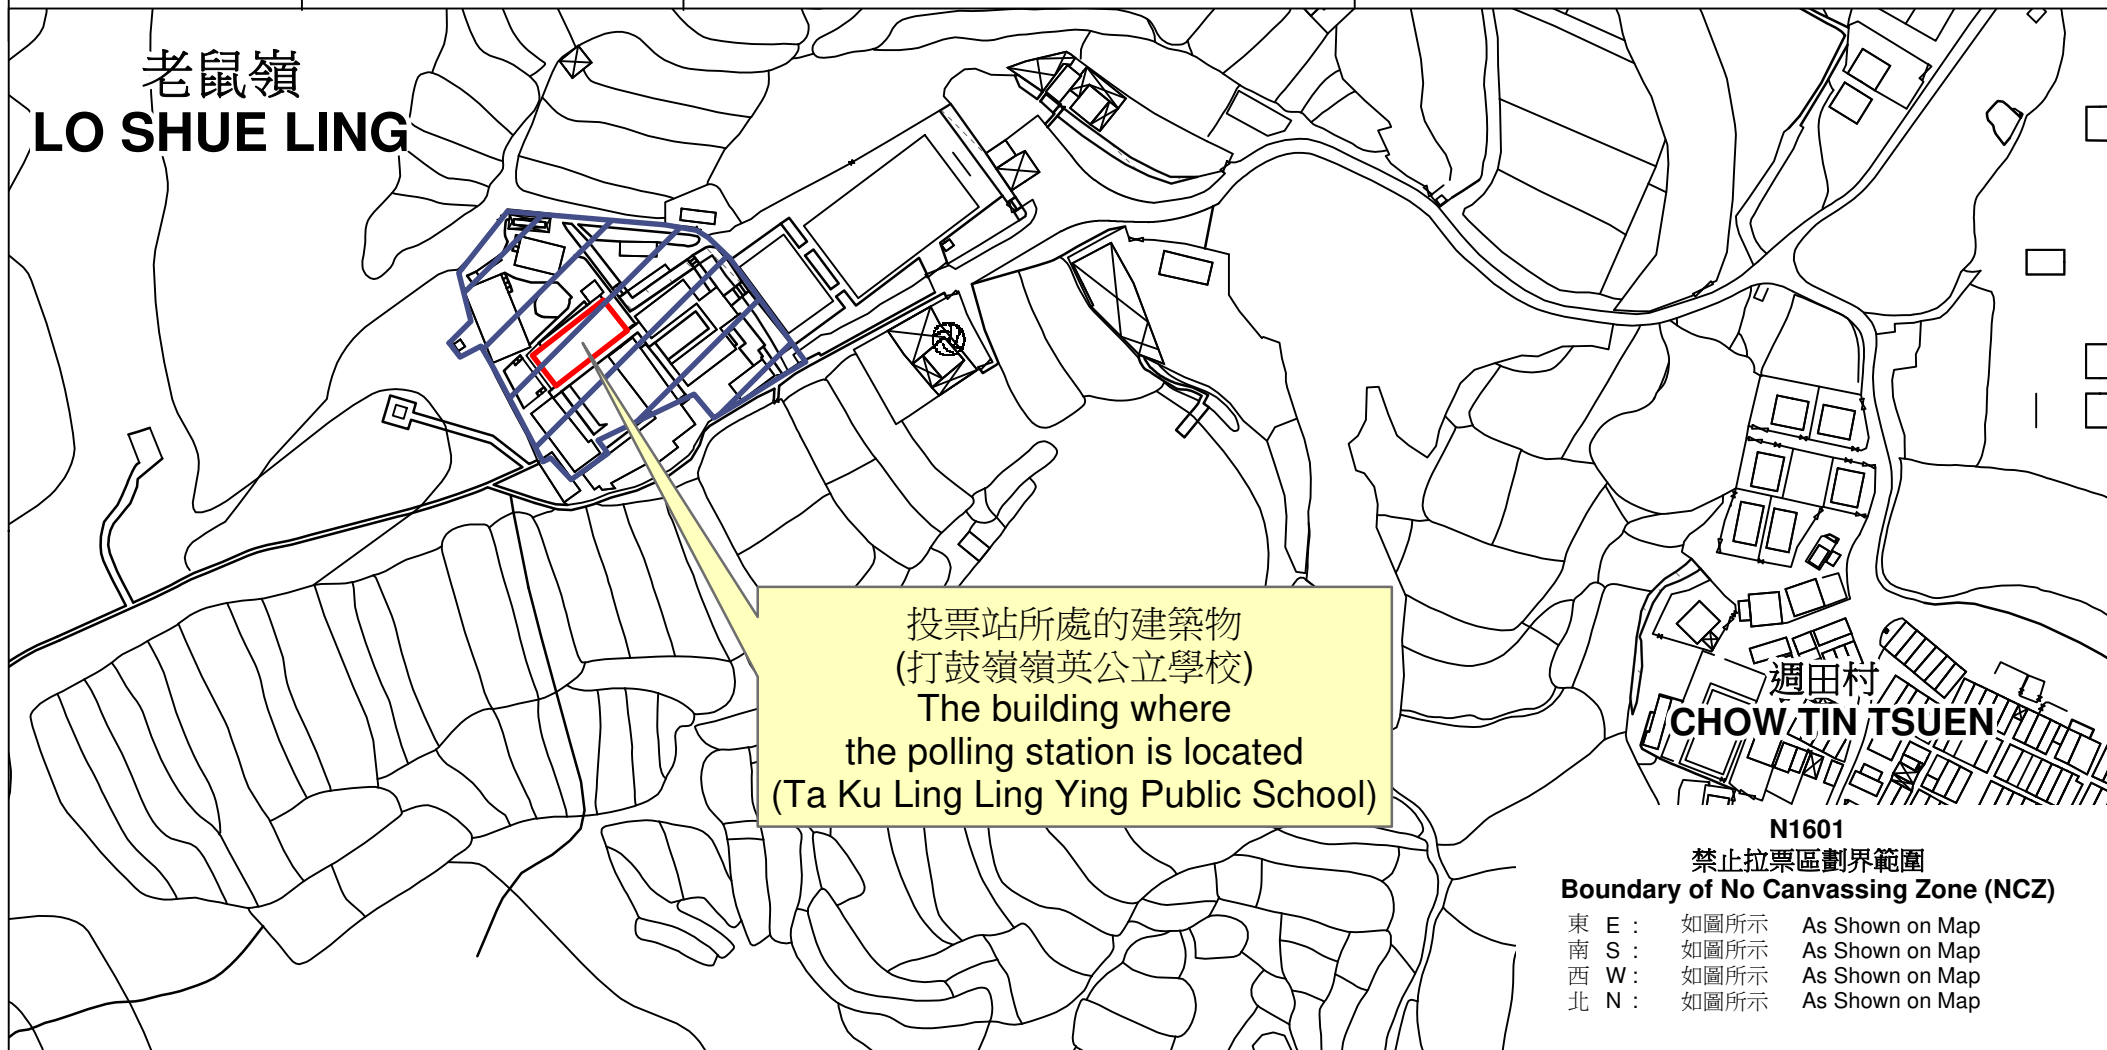

投票站位置圖和禁止拉票區 Polling Station - Location Plan & No Canvassing Zone

投票站編號 Polling Station Code	區議會名稱 Name of District Council	2023年區議會一般選舉區議會地方選區代號及名稱 Code & Name of District Council Geographical Constituency for 2023 District Council Ordinary Election	名稱及地址 Name & Address
N1601	北區 NORTH	N2 紅花嶺 ROBIN'S NEST	打鼓嶺嶺英公立學校 新界北區打鼓嶺週田村打鼓嶺嶺英公立學校地下 Ta Ku Ling Ling Ying Public School G/F, Ta Ku Ling Ling Ying Public School, Chow Tin Village, Ta Ku Ling, North District, New Territories

 禁止拉票區
 No Canvassing Zone