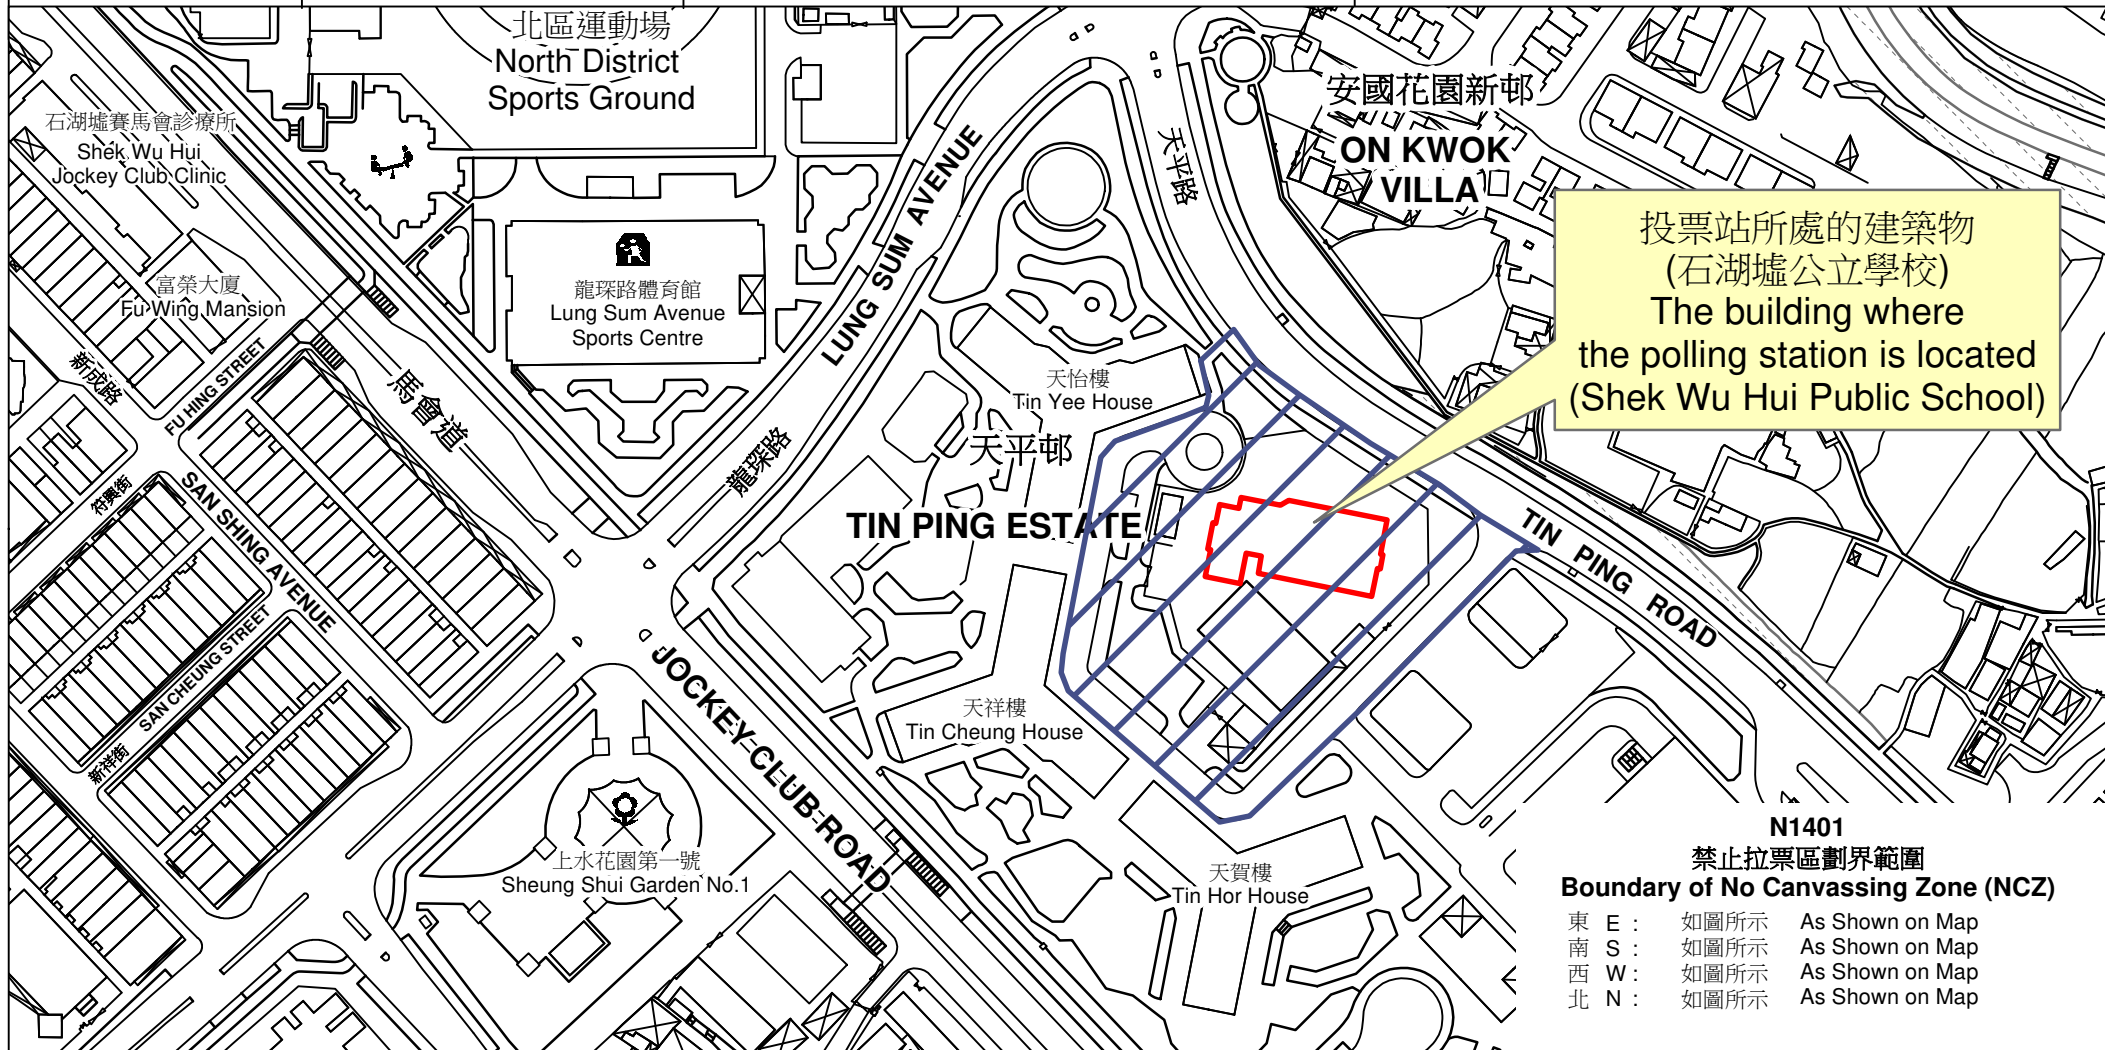

投票站位置圖和禁止拉票區 Polling Station - Location Plan & No Canvassing Zone

投票站編號 Polling Station Code	區議會名稱 Name of District Council	2023年區議會一般選舉區議會地方選區代號及名稱 Code & Name of District Council Geographical Constituency for 2023 District Council Ordinary Election	名稱及地址 Name & Address
N1401	北區 NORTH	N2 紅花嶺 ROBIN'S NEST	石湖墟公立學校 新界上水天平邨石湖墟公立學校地下 Shek Wu Hui Public School G/F, Shek Wu Hui Public School, Tin Ping Estate, Sheung Shui, New Territories

N1401
禁止拉票區劃界範圍
Boundary of No Canvassing Zone (NCZ)

東 E :	如圖所示	As Shown on Map
南 S :	如圖所示	As Shown on Map
西 W :	如圖所示	As Shown on Map
北 N :	如圖所示	As Shown on Map

 禁止拉票區
No Canvassing Zone