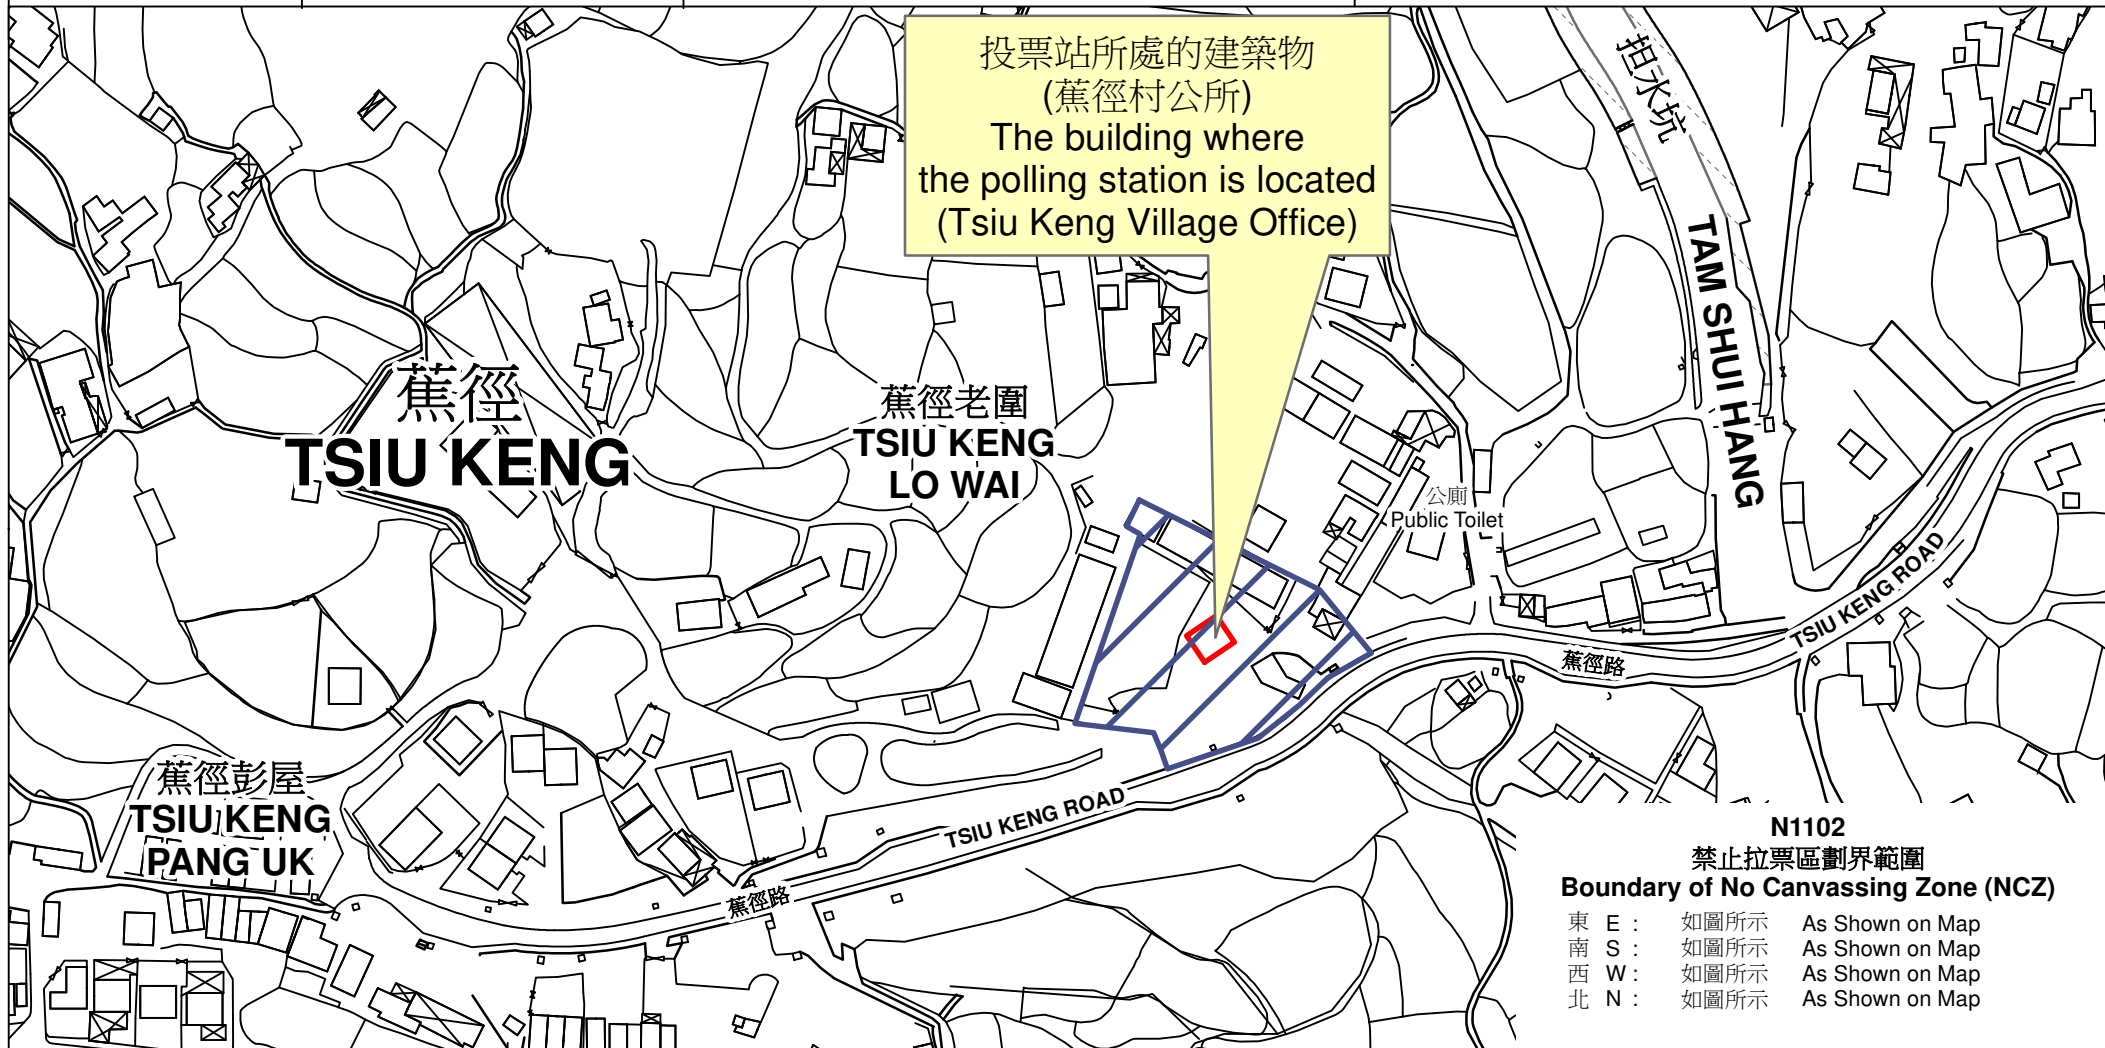

投票站位置圖和禁止拉票區 Polling Station - Location Plan & No Canvassing Zone

投票站編號 Polling Station Code	區議會名稱 Name of District Council	2023年區議會一般選舉區議會地方選區代號及名稱 Code & Name of District Council Geographical Constituency for 2023 District Council Ordinary Election	名稱及地址 Name & Address
N1102	北區 NORTH	N2 紅花嶺 ROBIN'S NEST	蕉徑村公所 新界上水蕉徑老圍13號地下 Tsiu Keng Village Office G/F, 13 Tsiu Keng Lo Wai, Sheung Shui, New Territories

投票站所處的建築物
(蕉徑村公所)
The building where
the polling station is located
(Tsiu Keng Village Office)

N1102
禁止拉票區劃界範圍
Boundary of No Canvassing Zone (NCZ)

東 E :	如圖所示	As Shown on Map
南 S :	如圖所示	As Shown on Map
西 W :	如圖所示	As Shown on Map
北 N :	如圖所示	As Shown on Map

 禁止拉票區
No Canvassing Zone