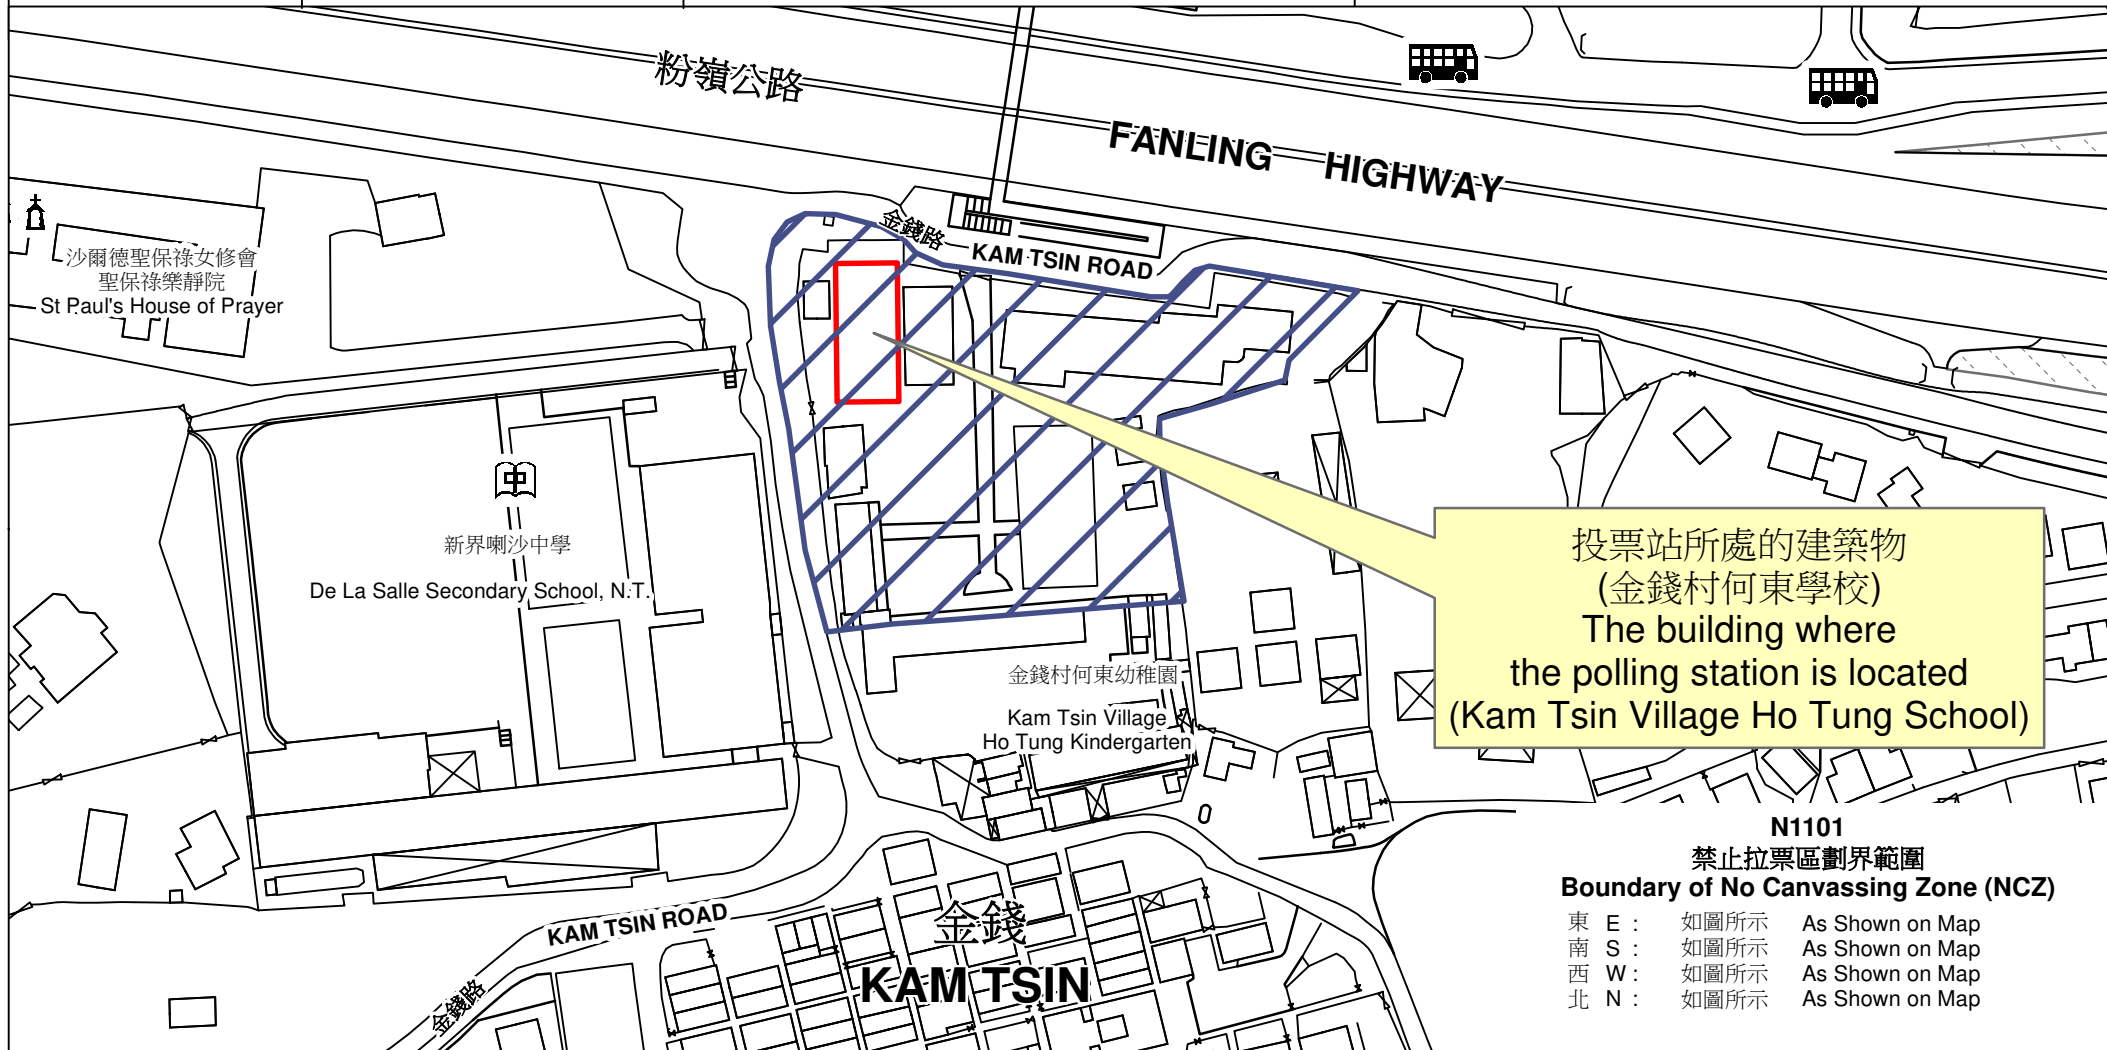

投票站位置圖和禁止拉票區 Polling Station - Location Plan & No Canvassing Zone

投票站編號 Polling Station Code	區議會名稱 Name of District Council	2023年區議會一般選舉區議會地方選區代號及名稱 Code & Name of District Council Geographical Constituency for 2023 District Council Ordinary Election	名稱及地址 Name & Address
N1101	北區 NORTH	N2 紅花嶺 ROBIN'S NEST	金錢村何東學校 新界上水金錢村金錢村何東學校地下 Kam Tsin Village Ho Tung School G/F, Kam Tsin Village Ho Tung School, Kam Tsin Village, Sheung Shui, New Territories

投票站所處的建築物
(金錢村何東學校)
The building where
the polling station is located
(Kam Tsin Village Ho Tung School)

N1101
禁止拉票區劃界範圍
Boundary of No Canvassing Zone (NCZ)

東 E :	如圖所示	As Shown on Map
南 S :	如圖所示	As Shown on Map
西 W :	如圖所示	As Shown on Map
北 N :	如圖所示	As Shown on Map

 禁止拉票區
No Canvassing Zone