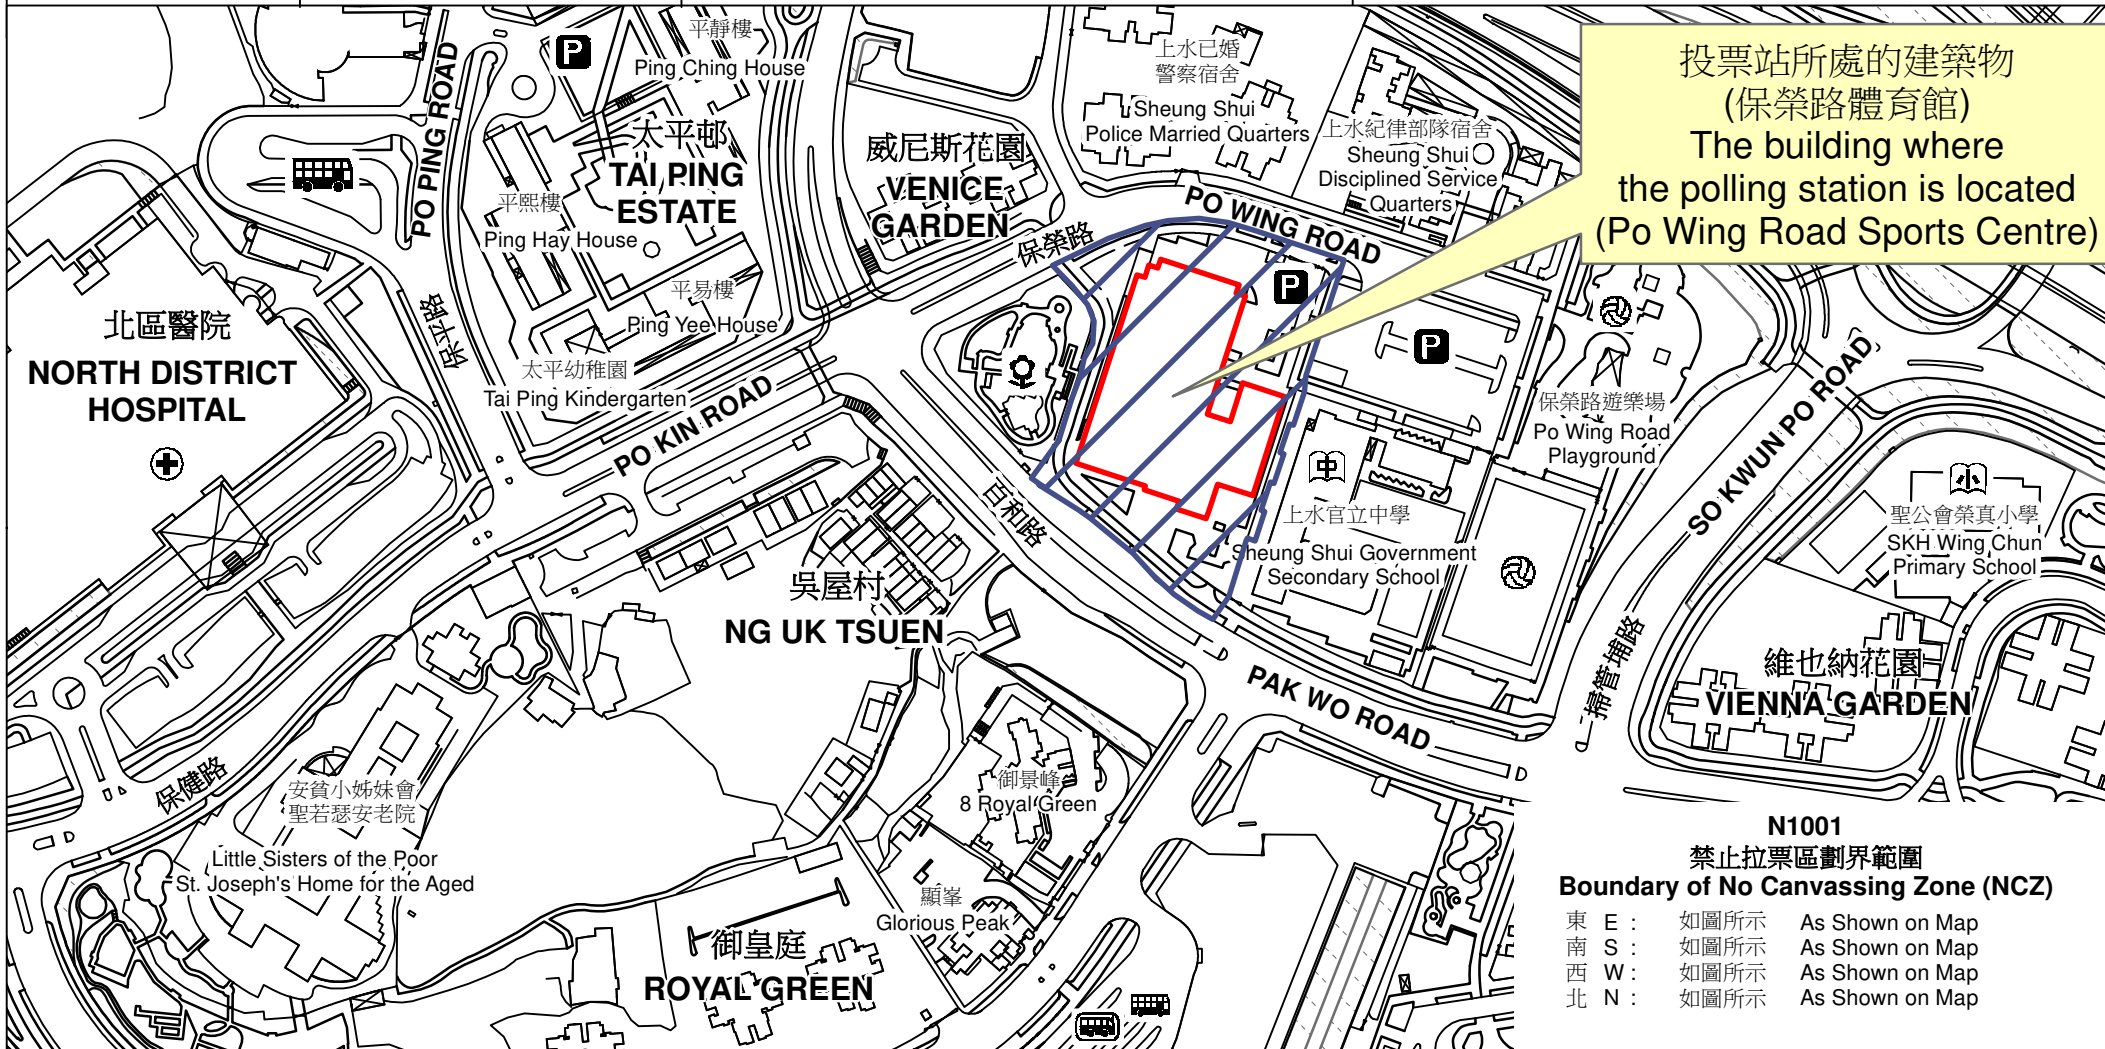

投票站位置圖和禁止拉票區 Polling Station - Location Plan & No Canvassing Zone

投票站編號 Polling Station Code	區議會名稱 Name of District Council	2023年區議會一般選舉區議會地方選區代號及名稱 Code & Name of District Council Geographical Constituency for 2023 District Council Ordinary Election	名稱及地址 Name & Address
N1001	北區 NORTH	N2 紅花嶺 ROBIN'S NEST	保榮路體育館 新界上水百和路19號地下 Po Wing Road Sports Centre G/F, 19 Pak Wo Road, Sheung Shui, New Territories

投票站所處的建築物
(保榮路體育館)
The building where
the polling station is located
(Po Wing Road Sports Centre)

N1001
禁止拉票區劃界範圍
Boundary of No Canvassing Zone (NCZ)

東 E :	如圖所示	As Shown on Map
南 S :	如圖所示	As Shown on Map
西 W :	如圖所示	As Shown on Map
北 N :	如圖所示	As Shown on Map

 禁止拉票區
No Canvassing Zone