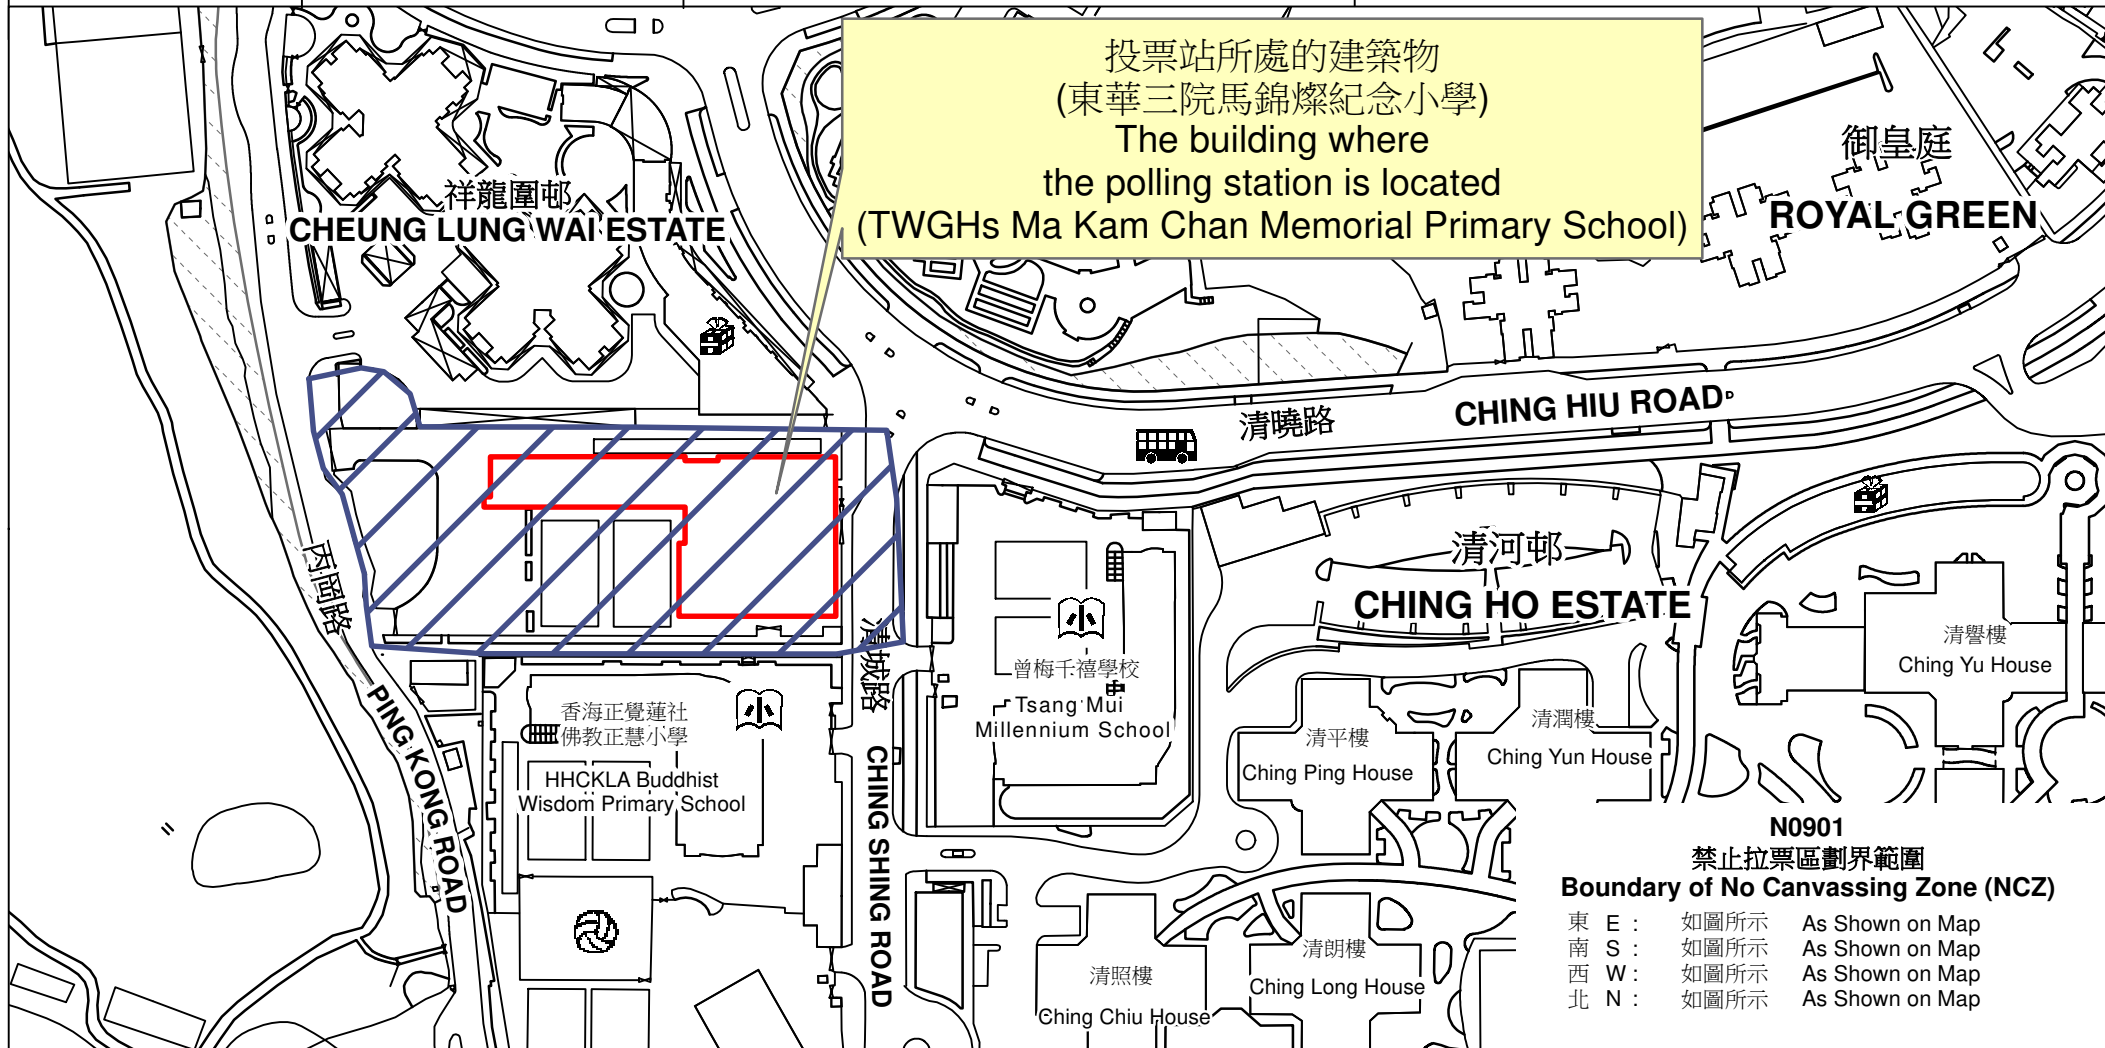

投票站位置圖和禁止拉票區 Polling Station - Location Plan & No Canvassing Zone

投票站編號 Polling Station Code	區議會名稱 Name of District Council	2023年區議會一般選舉區議會地方選區代號及名稱 Code & Name of District Council Geographical Constituency for 2023 District Council Ordinary Election	名稱及地址 Name & Address
N0901	北區 NORTH	N2 紅花嶺 ROBIN'S NEST	東華三院馬錦燦紀念小學 新界上水清城路2號地下 TWGHs Ma Kam Chan Memorial Primary School G/F, 2 Ching Shing Road, Sheung Shui, New Territories

投票站所處的建築物
(東華三院馬錦燦紀念小學)
The building where
the polling station is located
(TWGHs Ma Kam Chan Memorial Primary School)

N0901
禁止拉票區劃界範圍
Boundary of No Canvassing Zone (NCZ)

東 E :	如圖所示	As Shown on Map
南 S :	如圖所示	As Shown on Map
西 W :	如圖所示	As Shown on Map
北 N :	如圖所示	As Shown on Map

 禁止拉票區
No Canvassing Zone