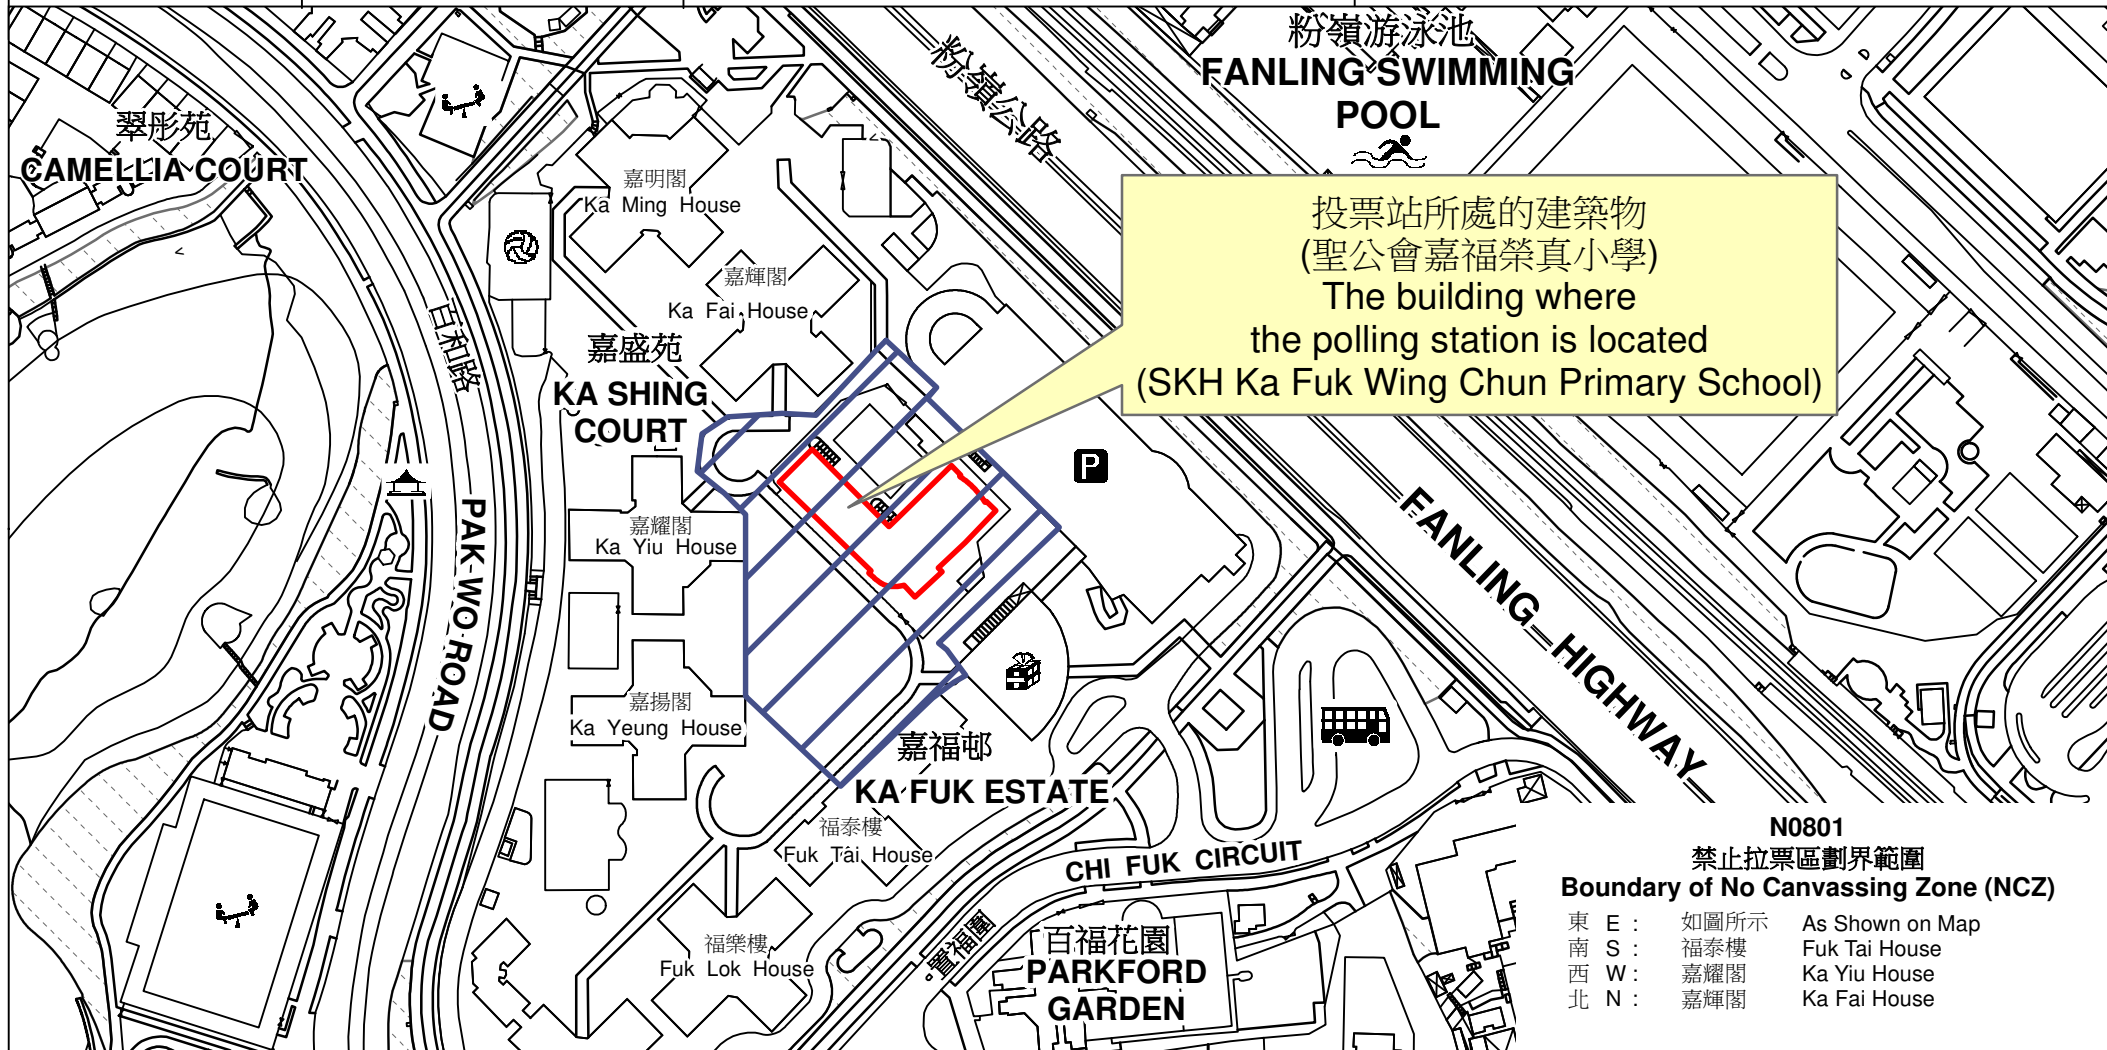

投票站位置圖和禁止拉票區 Polling Station - Location Plan & No Canvassing Zone

投票站編號 Polling Station Code	區議會名稱 Name of District Council	2023年區議會一般選舉區議會地方選區代號及名稱 Code & Name of District Council Geographical Constituency for 2023 District Council Ordinary Election	名稱及地址 Name & Address
N0801	北區 NORTH	N1 蝴蝶山 WU TIP SHAN	聖公會嘉福榮真小學 新界粉嶺嘉福邨聖公會嘉福榮真小學地下 SKH Ka Fuk Wing Chun Primary School G/F, SKH Ka Fuk Wing Chun Primary School, Ka Fuk Estate, Fanling, New Territories

投票站所處的建築物
(聖公會嘉福榮真小學)
The building where
the polling station is located
(SKH Ka Fuk Wing Chun Primary School)

N0801
禁止拉票區劃界範圍
Boundary of No Canvassing Zone (NCZ)

東 E :	如圖所示	As Shown on Map
南 S :	福泰樓	Fuk Tai House
西 W :	嘉耀閣	Ka Yiu House
北 N :	嘉輝閣	Ka Fai House

 禁止拉票區
No Canvassing Zone