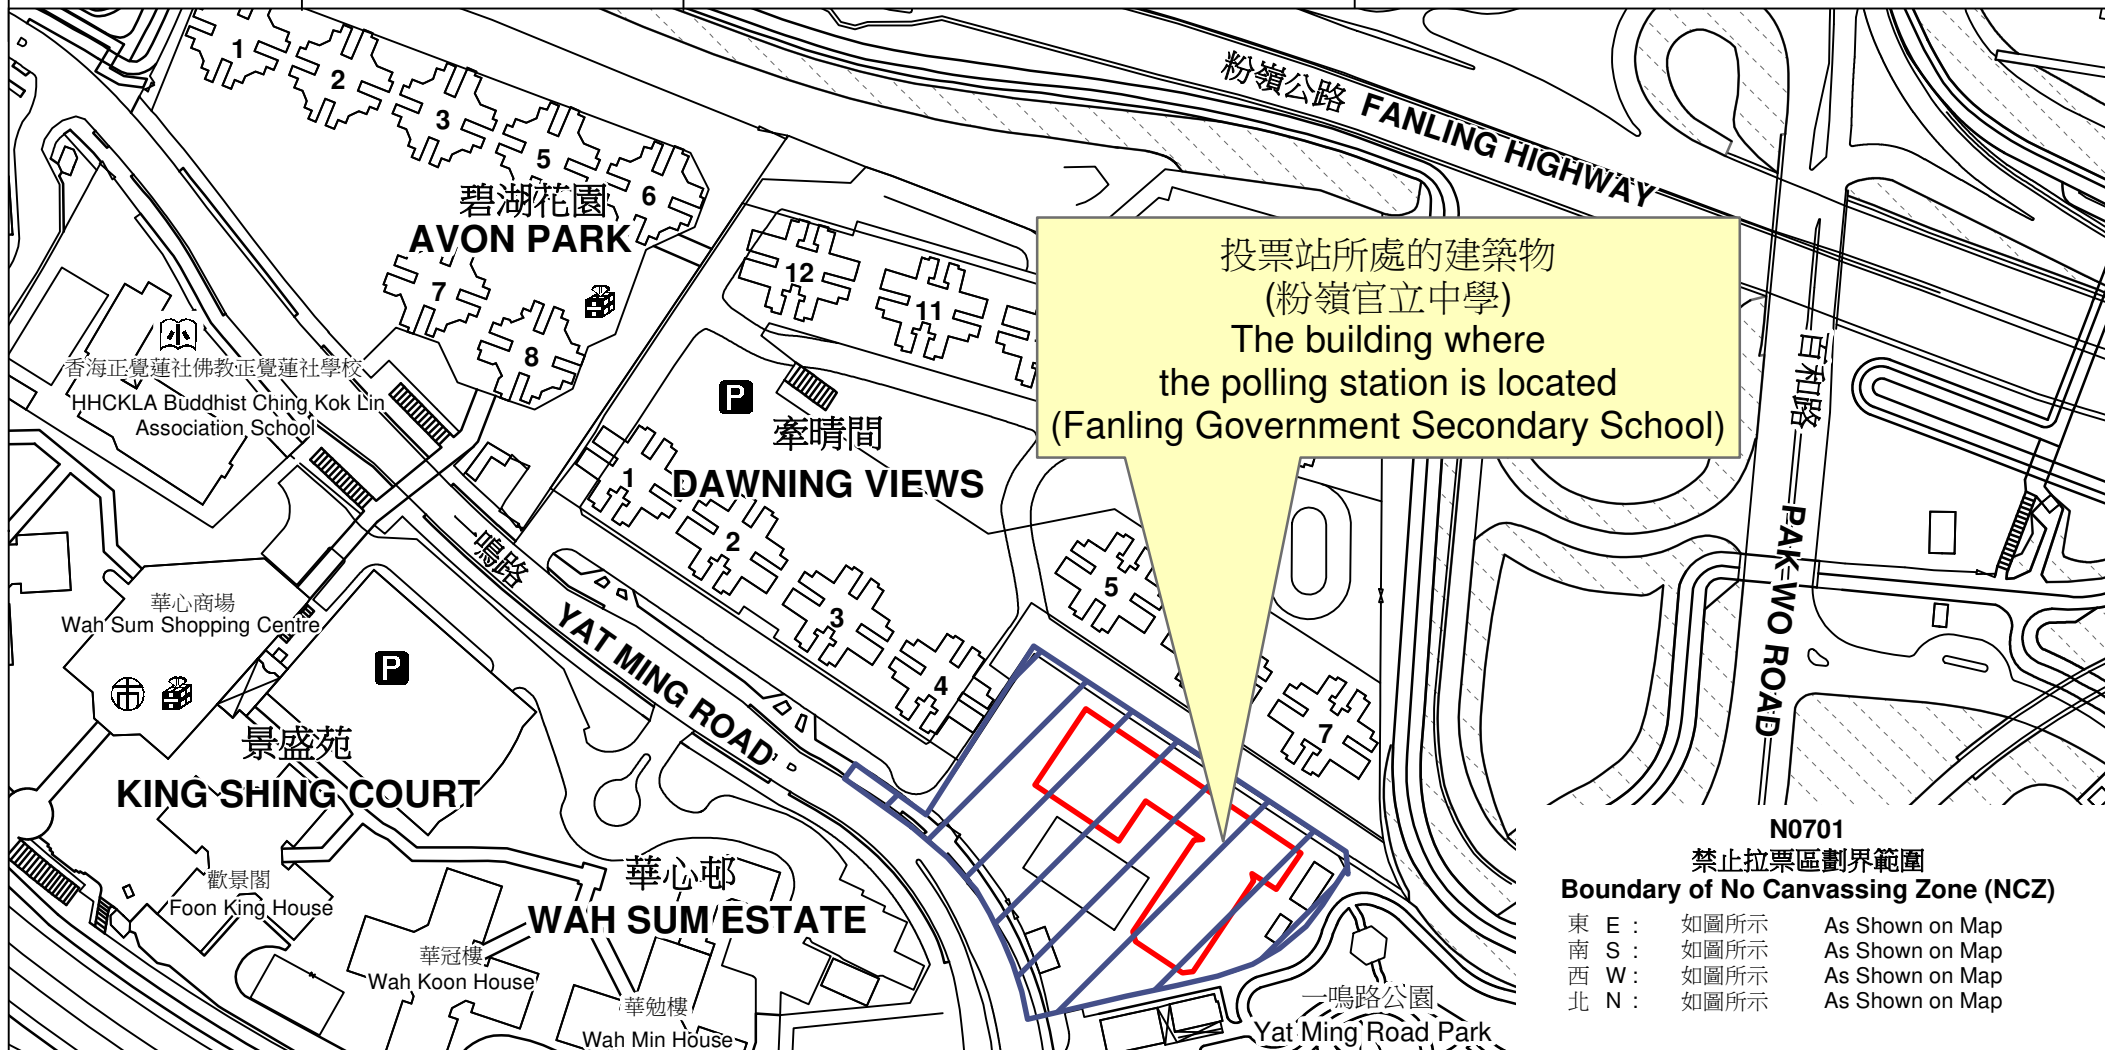

投票站位置圖和禁止拉票區 Polling Station - Location Plan & No Canvassing Zone

投票站編號 Polling Station Code	區議會名稱 Name of District Council	2023年區議會一般選舉區議會地方選區代號及名稱 Code & Name of District Council Geographical Constituency for 2023 District Council Ordinary Election	名稱及地址 Name & Address
N0701	北區 NORTH	N1 蝴蝶山 WU TIP SHAN	粉嶺官立中學 新界粉嶺一鳴路27號地下 Fanling Government Secondary School G/F, 27 Yat Ming Road, Fanling, New Territories

禁止拉票區
No Canvassing Zone