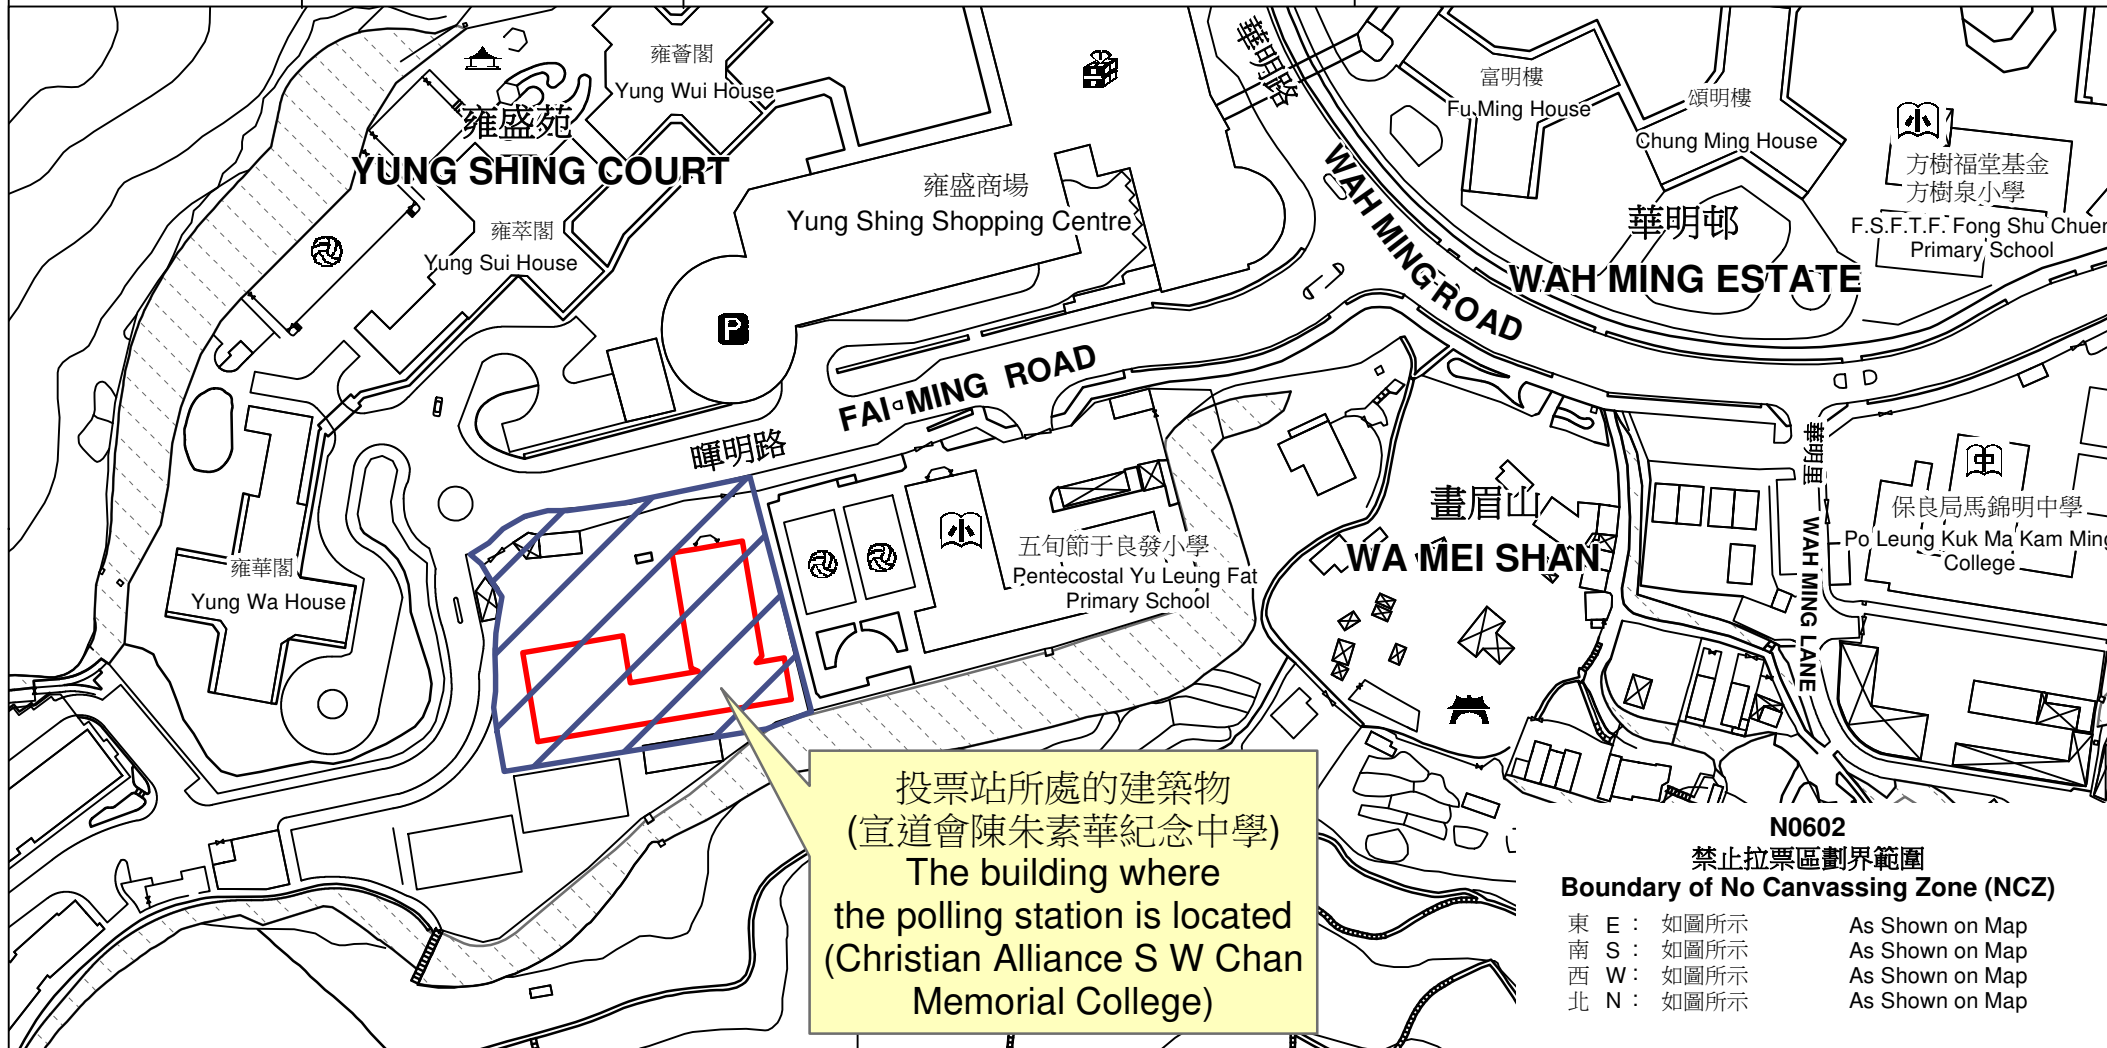

投票站位置圖和禁止拉票區 Polling Station - Location Plan & No Canvassing Zone

投票站編號 Polling Station Code	區議會名稱 Name of District Council	2023年區議會一般選舉區議會地方選區代號及名稱 Code & Name of District Council Geographical Constituency for 2023 District Council Ordinary Election	名稱及地址 Name & Address
N0602	北區 NORTH	N1 蝴蝶山 WU TIP SHAN	宣道會陳朱素華紀念中學 新界粉嶺暉明路12號地下 Christian Alliance S W Chan Memorial College G/F, 12 Fai Ming Road, Fanling, New Territories

投票站所處的建築物
(宣道會陳朱素華紀念中學)
The building where
the polling station is located
(Christian Alliance S W Chan
Memorial College)

N0602
禁止拉票區劃界範圍
Boundary of No Canvassing Zone (NCZ)

東 E :	如圖所示	As Shown on Map
南 S :	如圖所示	As Shown on Map
西 W :	如圖所示	As Shown on Map
北 N :	如圖所示	As Shown on Map

 禁止拉票區
No Canvassing Zone