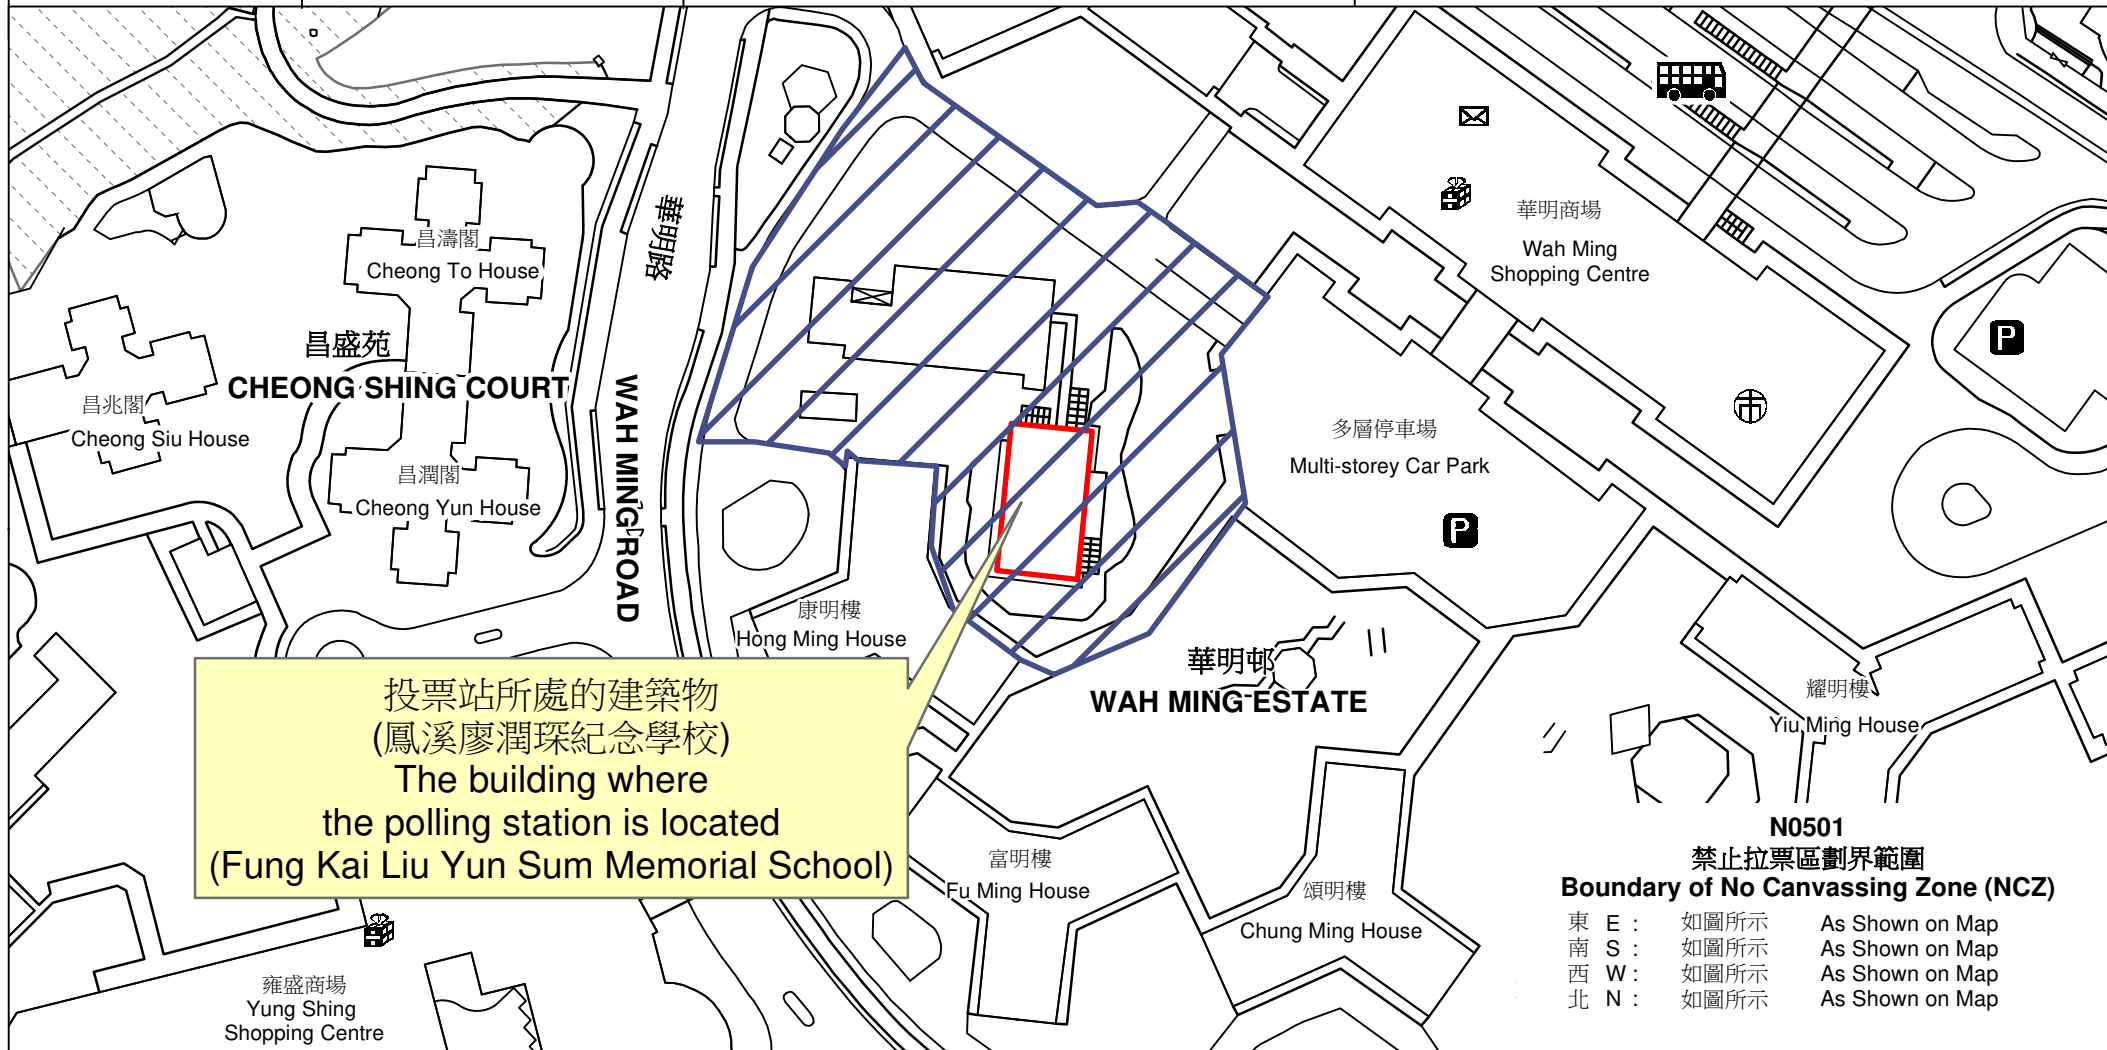

投票站位置圖和禁止拉票區 Polling Station - Location Plan & No Canvassing Zone

投票站編號 Polling Station Code	區議會名稱 Name of District Council	2023年區議會一般選舉區議會地方選區代號及名稱 Code & Name of District Council Geographical Constituency for 2023 District Council Ordinary Election	名稱及地址 Name & Address
N0501	北區 NORTH	N1 蝴蝶山 WU TIP SHAN	鳳溪廖潤琛紀念學校 新界粉嶺華明邨鳳溪廖潤琛紀念學校地下 Fung Kai Liu Yun Sum Memorial School G/F, Fung Kai Liu Yun Sum Memorial School, Wah Ming Estate, Fanling, New Territories

 禁止拉票區
No Canvassing Zone