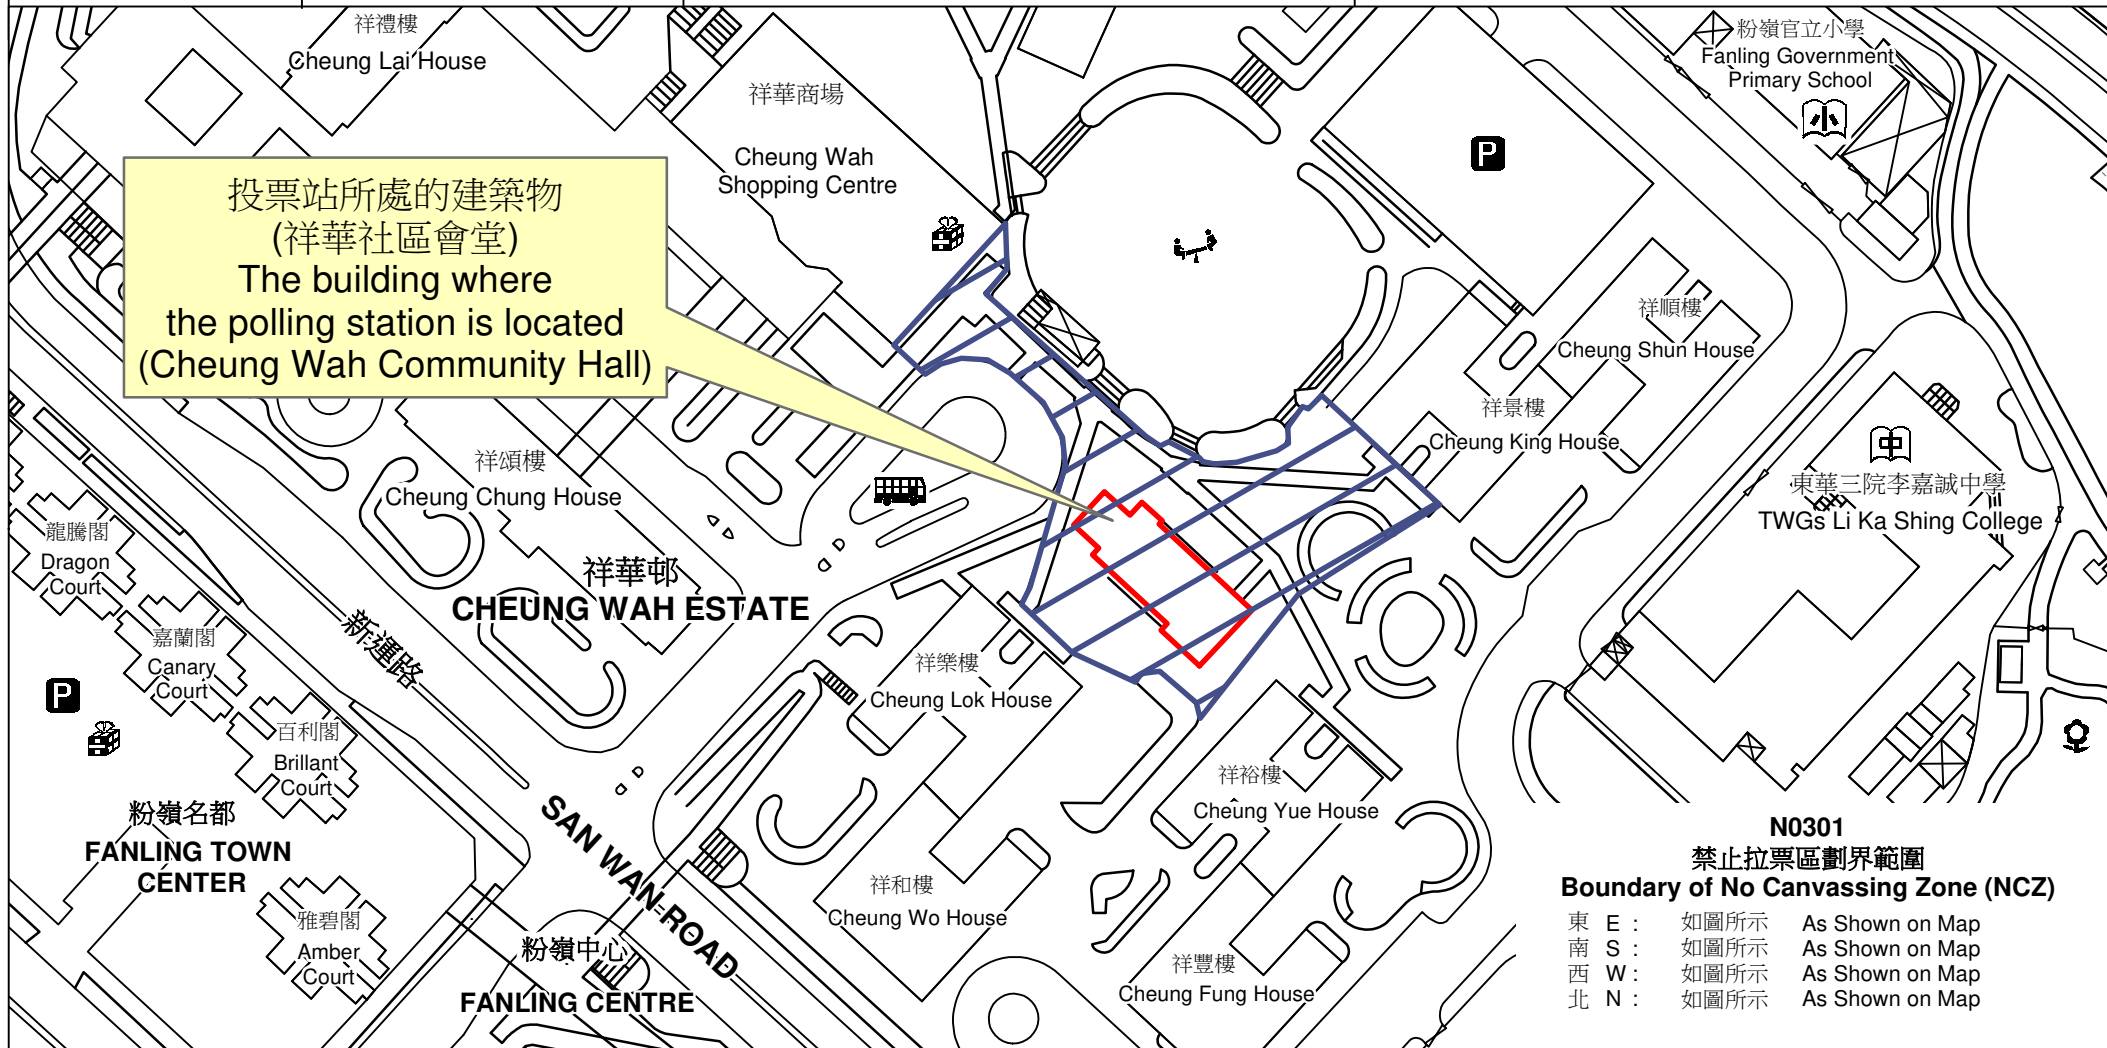

投票站位置圖和禁止拉票區 Polling Station - Location Plan & No Canvassing Zone

| 投票站編號 Polling Station Code | 區議會名稱 Name of District Council | 2023年區議會一般選舉區議會地方選區代號及名稱 Code & Name of District Council Geographical Constituency for 2023 District Council Ordinary Election | 名稱及地址 Name & Address |
|-------------------------------|-----------------------------------|-----------------------------------------------------------------------------------------------------------------------------------|-------------------------------------------------------------------------------------------------------------------------------------------------|
| N0301 | 北區 NORTH | N1 蝴蝶山 WU TIP SHAN | 祥華社區會堂 新界粉嶺祥華邨祥華社區會堂地下 Cheung Wah Community Hall G/F, Cheung Wah Community Hall, Cheung Wah Estate, Fanling, New Territories |

投票站所處的建築物
(祥華社區會堂)
The building where
the polling station is located
(Cheung Wah Community Hall)

N0301
禁止拉票區劃界範圍
Boundary of No Canvassing Zone (NCZ)

| | | |
|-------|------|-----------------|
| 東 E : | 如圖所示 | As Shown on Map |
| 南 S : | 如圖所示 | As Shown on Map |
| 西 W : | 如圖所示 | As Shown on Map |
| 北 N : | 如圖所示 | As Shown on Map |

 禁止拉票區
No Canvassing Zone