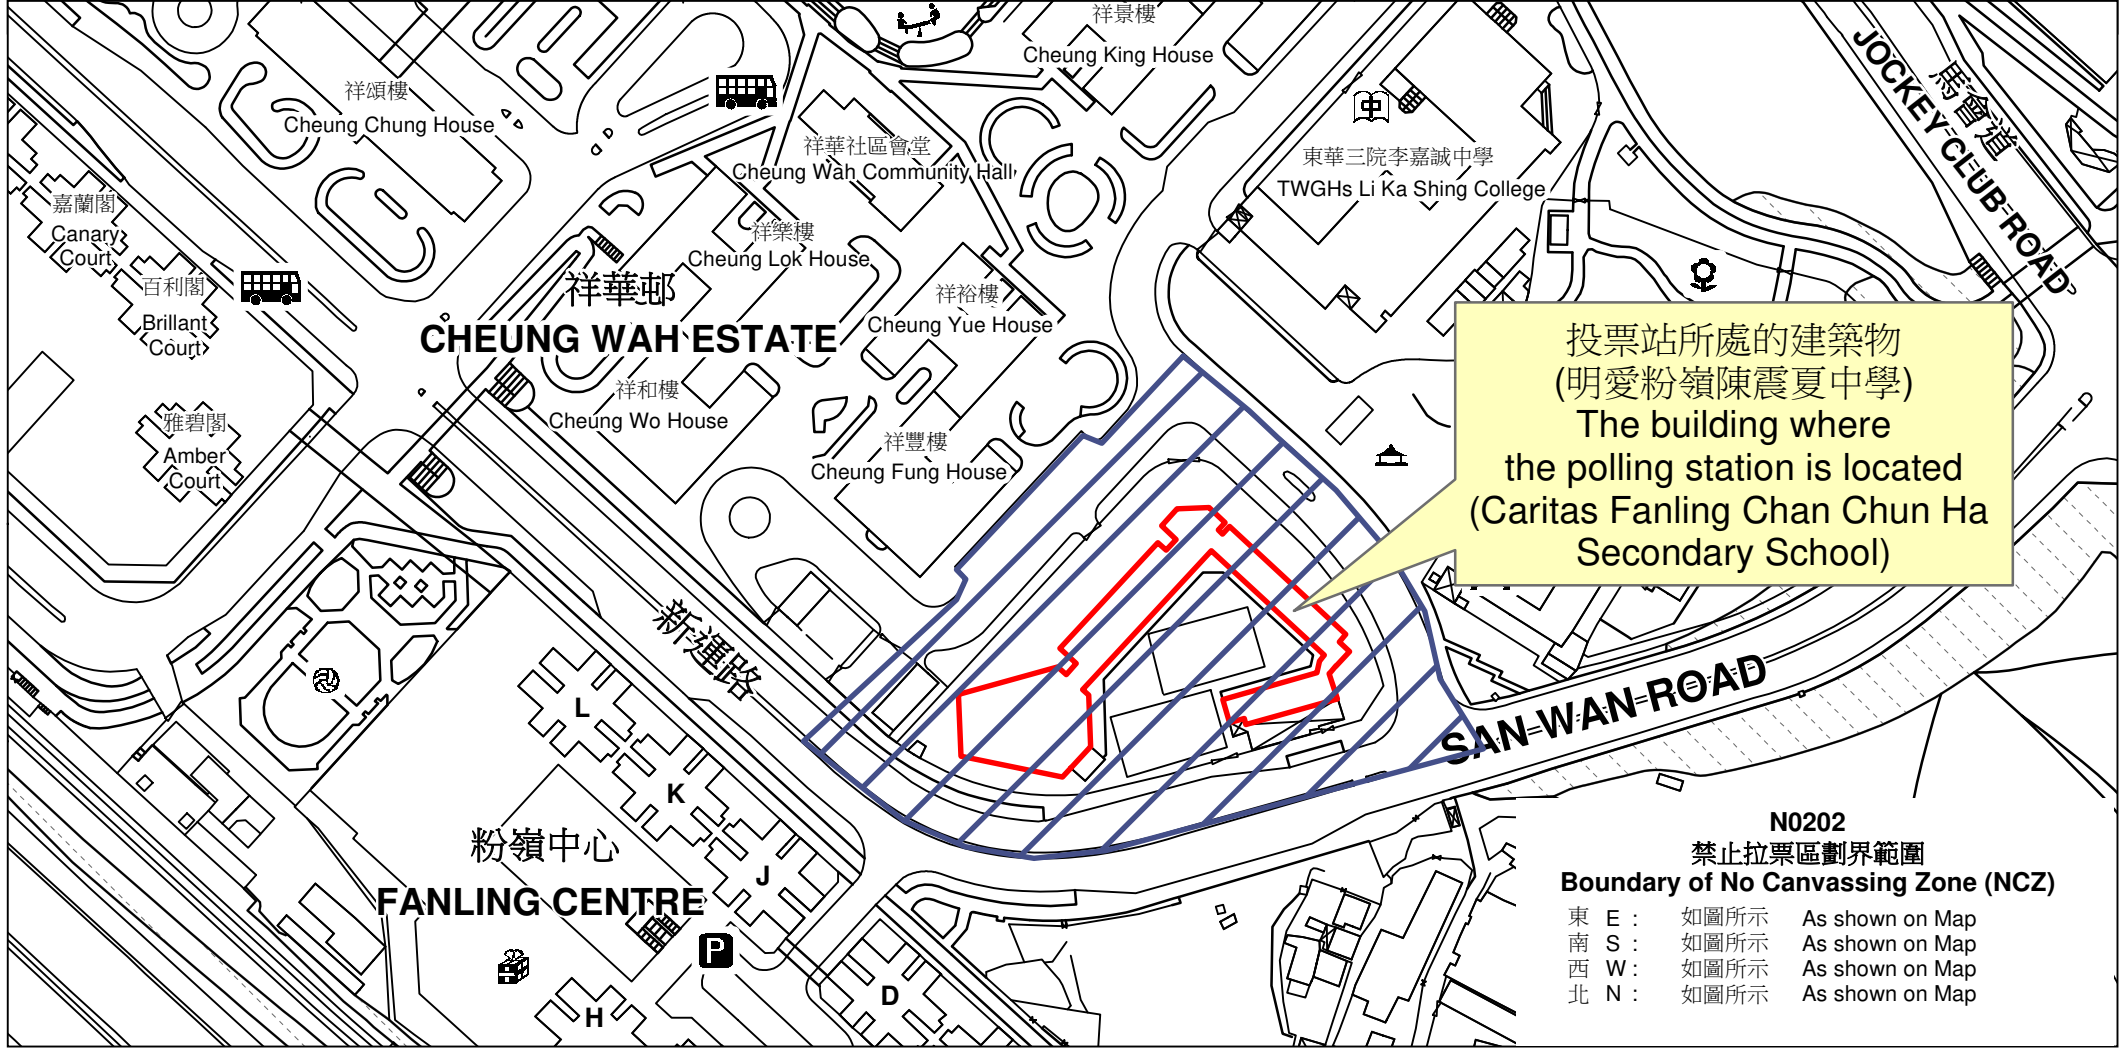

投票站位置圖和禁止拉票區 Polling Station - Location Plan & No Canvassing Zone

投票站編號 Polling Station Code	區議會名稱 Name of District Council	2023年區議會一般選舉區議會地方選區代號及名稱 Code & Name of District Council Geographical Constituency for 2023 District Council Ordinary Election	名稱及地址 Name & Address
N0202	北區 NORTH	N1 蝴蝶山 WU TIP SHAN	明愛粉嶺陳震夏中學 新界粉嶺新運路28號地下 Caritas Fanling Chan Chun Ha Secondary School G/F, 28 San Wan Road, Fanling, New Territories

N0202
禁止拉票區劃界範圍
Boundary of No Canvassing Zone (NCZ)

東 E :	如圖所示	As shown on Map
南 S :	如圖所示	As shown on Map
西 W :	如圖所示	As shown on Map
北 N :	如圖所示	As shown on Map

 禁止拉票區
No Canvassing Zone