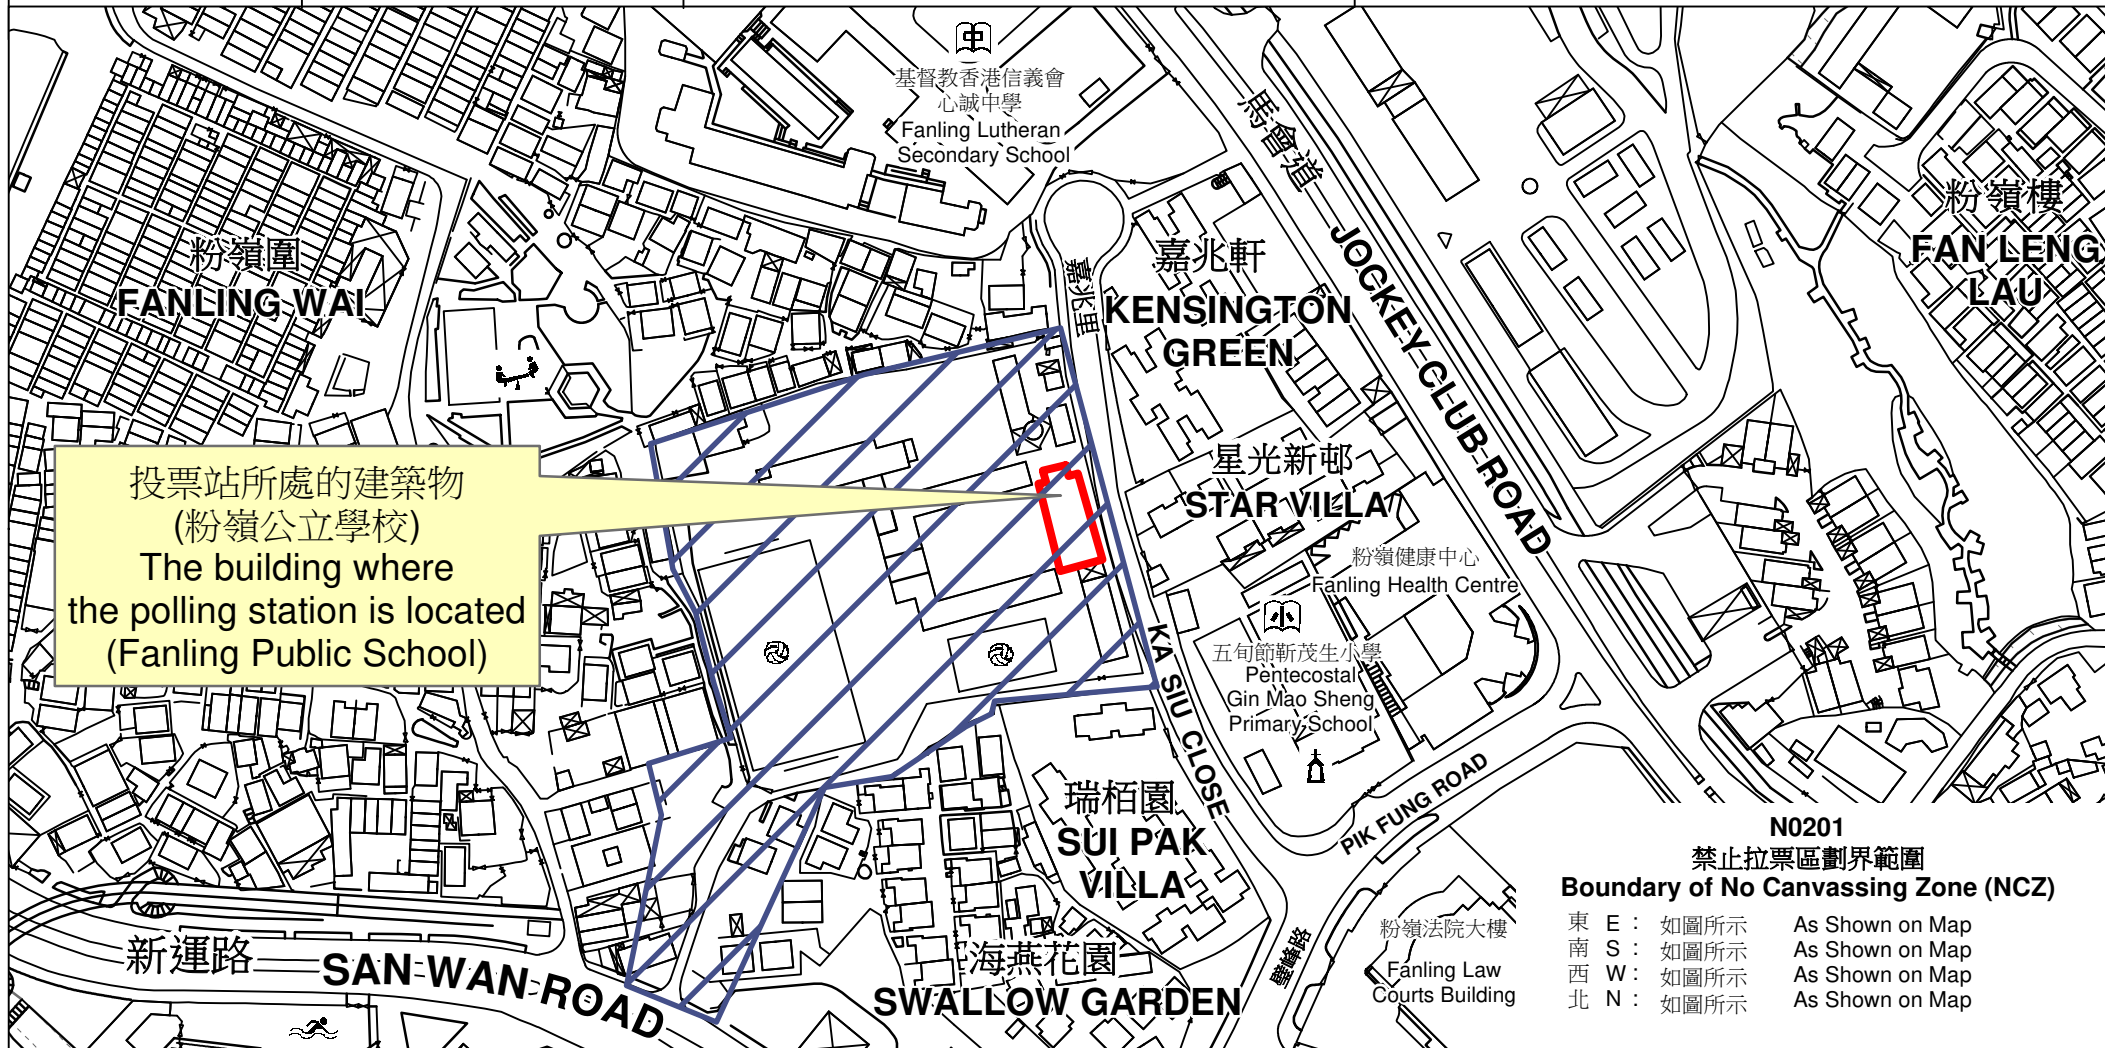

投票站位置圖和禁止拉票區 Polling Station - Location Plan & No Canvassing Zone

投票站編號 Polling Station Code	區議會名稱 Name of District Council	2023年區議會一般選舉區議會地方選區代號及名稱 Code & Name of District Council Geographical Constituency for 2023 District Council Ordinary Election	名稱及地址 Name & Address
N0201	北區 NORTH	N1 蝴蝶山 WU TIP SHAN	粉嶺公立學校 新界粉嶺粉嶺村651號地下 Fanling Public School G/F, 651 Fanling Village, Fanling, New Territories

投票站所處的建築物
(粉嶺公立學校)
The building where
the polling station is located
(Fanling Public School)

N0201
禁止拉票區劃界範圍
Boundary of No Canvassing Zone (NCZ)

東 E :	如圖所示	As Shown on Map
南 S :	如圖所示	As Shown on Map
西 W :	如圖所示	As Shown on Map
北 N :	如圖所示	As Shown on Map

 禁止拉票區
No Canvassing Zone