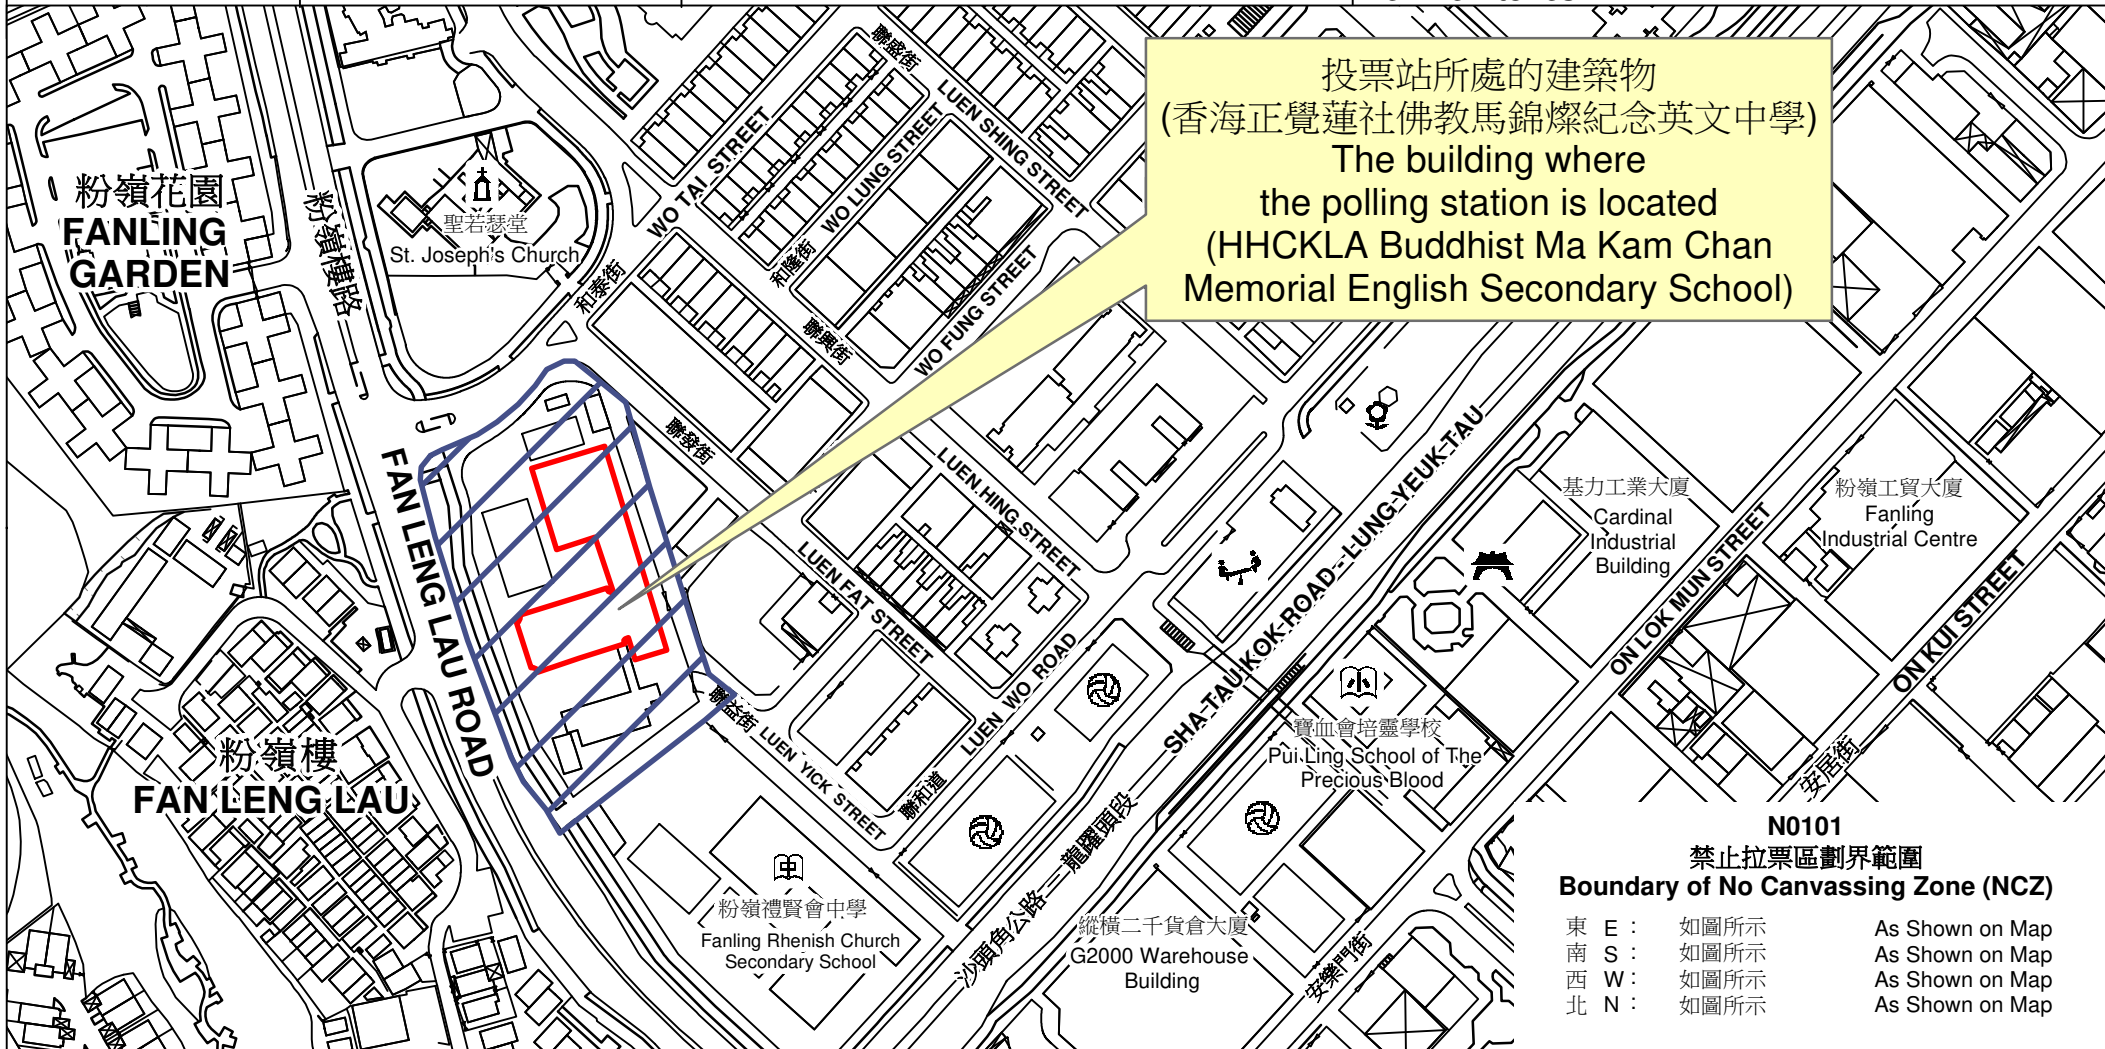

投票站位置圖和禁止拉票區 Polling Station - Location Plan & No Canvassing Zone

投票站編號 Polling Station Code	區議會名稱 Name of District Council	2023年區議會一般選舉區議會地方選區代號及名稱 Code & Name of District Council Geographical Constituency for 2023 District Council Ordinary Election	名稱及地址 Name & Address
N0101	北區 NORTH	N1 蝴蝶山 WU TIP SHAN	香海正覺蓮社佛教馬錦燦紀念英文中學 新界粉嶺聯和墟聯益街9號地下 HHCKLA Buddhist Ma Kam Chan Memorial English Secondary School G/F, 9 Luen Yick Street, Luen Wo Market, Fanling, New Territories

投票站所處的建築物
(香海正覺蓮社佛教馬錦燦紀念英文中學)
The building where
the polling station is located
(HHCKLA Buddhist Ma Kam Chan
Memorial English Secondary School)

N0101
禁止拉票區劃界範圍
Boundary of No Canvassing Zone (NCZ)

東 E :	如圖所示	As Shown on Map
南 S :	如圖所示	As Shown on Map
西 W :	如圖所示	As Shown on Map
北 N :	如圖所示	As Shown on Map

 禁止拉票區
No Canvassing Zone