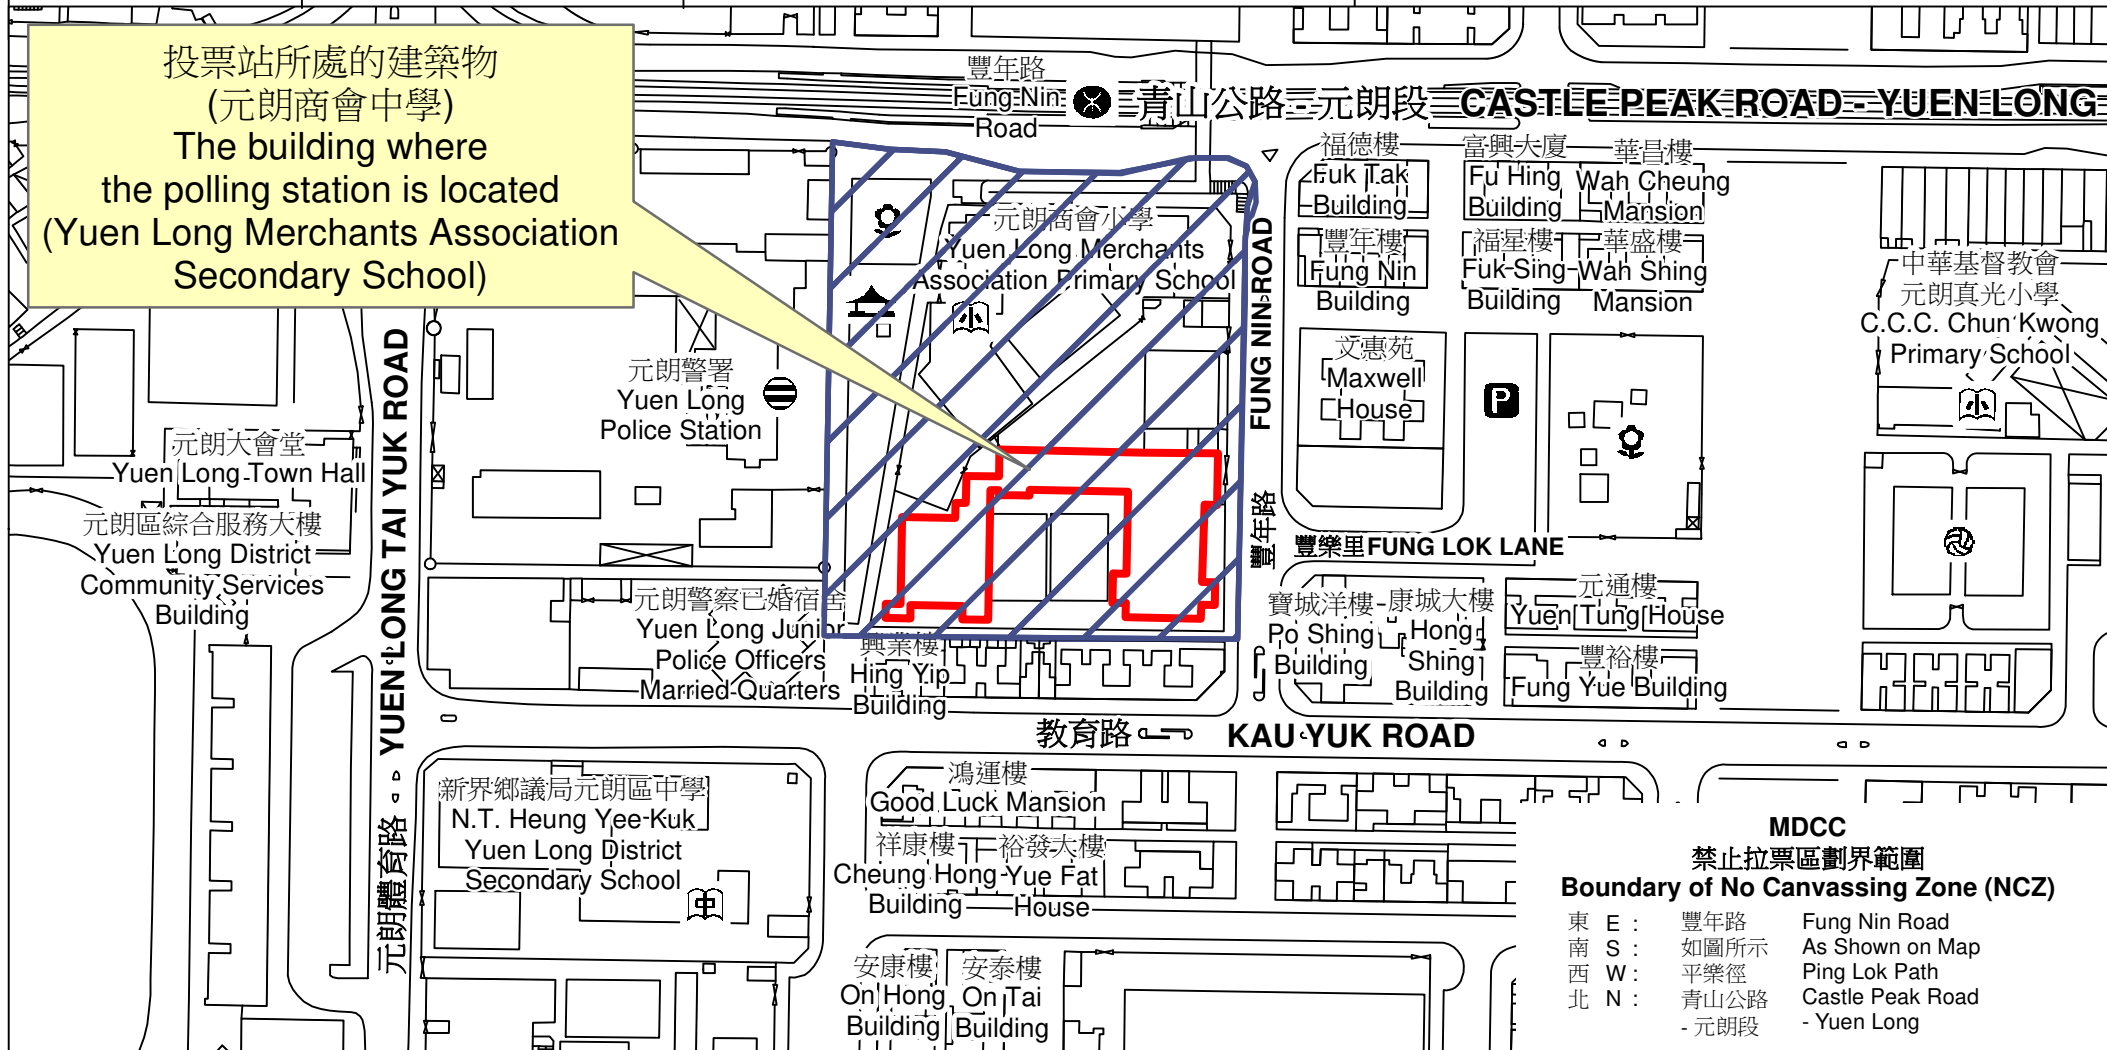

投票站位置圖和禁止拉票區 Polling Station - Location Plan & No Canvassing Zone

投票站編號 Polling Station Code	區議會名稱 Name of District Council	2023年區議會一般選舉地區委員會界別名稱 Name of District Committees Constituency for 2023 District Council Ordinary Election	名稱及地址 Name & Address
MDCC	元朗 YUEN LONG	元朗地區委員會界別 Yuen Long District Committees Constituency	元朗商會中學 新界元朗豐年路20號地下 Yuen Long Merchants Association Secondary School G/F, 20 Fung Nin Road, Yuen Long, New Territories

投票站所處的建築物
(元朗商會中學)
The building where
the polling station is located
(Yuen Long Merchants Association
Secondary School)

MDCC
禁止拉票區劃界範圍
Boundary of No Canvassing Zone (NCZ)

東 E :	豐年路	Fung Nin Road
南 S :	如圖所示	As Shown on Map
西 W :	平樂徑	Ping Lok Path
北 N :	青山公路 - 元朗段	Castle Peak Road - Yuen Long

 禁止拉票區
No Canvassing Zone