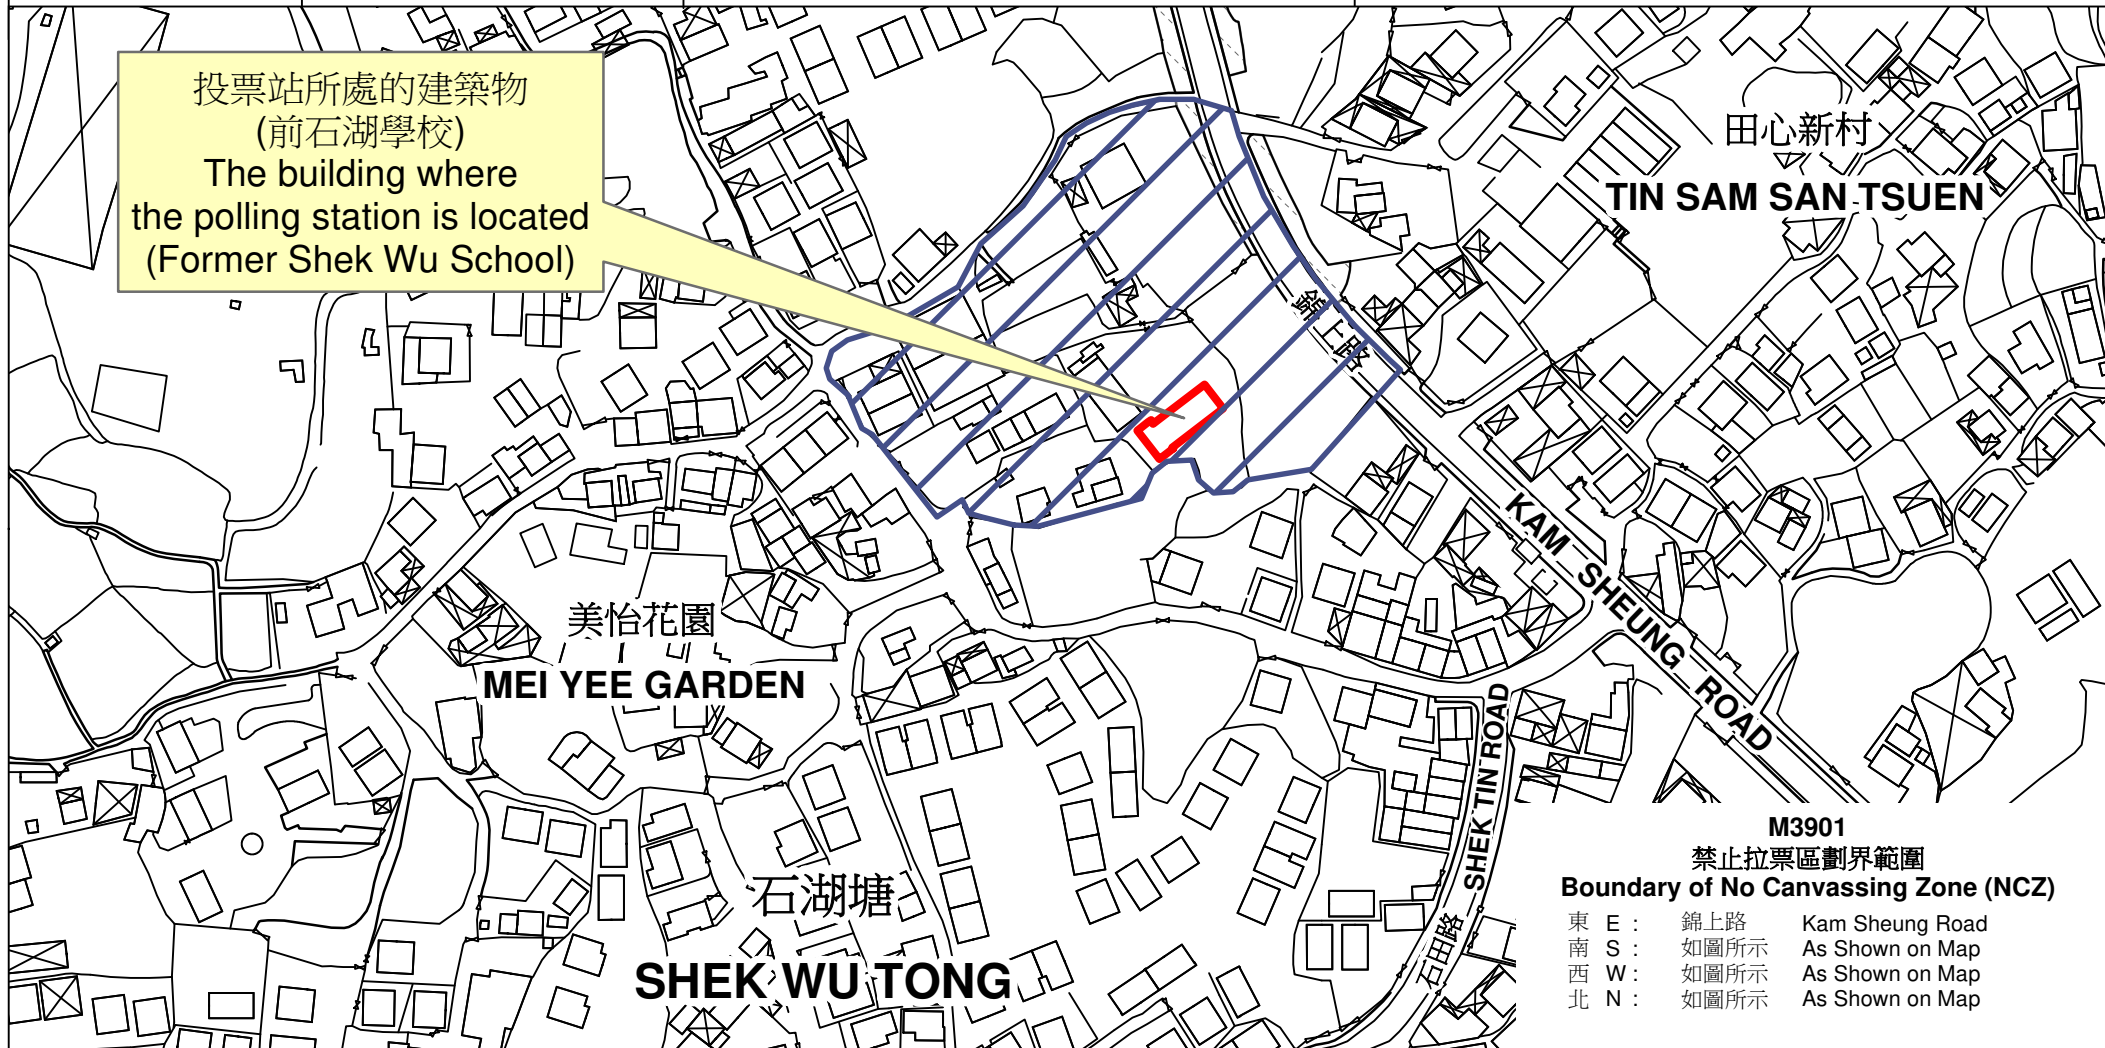

# 投票站位置圖和禁止拉票區 Polling Station - Location Plan & No Canvassing Zone

投票站編號 Polling Station Code	區議會名稱 Name of District Council	2023年區議會一般選舉區議會地方選區代號及名稱 Code & Name of District Council Geographical Constituency for 2023 District Council Ordinary Election	名稱及地址 Name & Address
<b>M3901</b>	<b>元朗 YUEN LONG</b>	<b>M2 元朗鄉郊東 YUEN LONG RURAL EAST</b>	前石湖學校 新界元朗八鄉錦上路石湖塘村168號地下 <b>Former Shek Wu School</b> G/F, 168 Shek Wu Tong Tsuen, Kam Sheung Road, Pat Heung, Yuen Long, New Territories

 禁止拉票區  
No Canvassing Zone