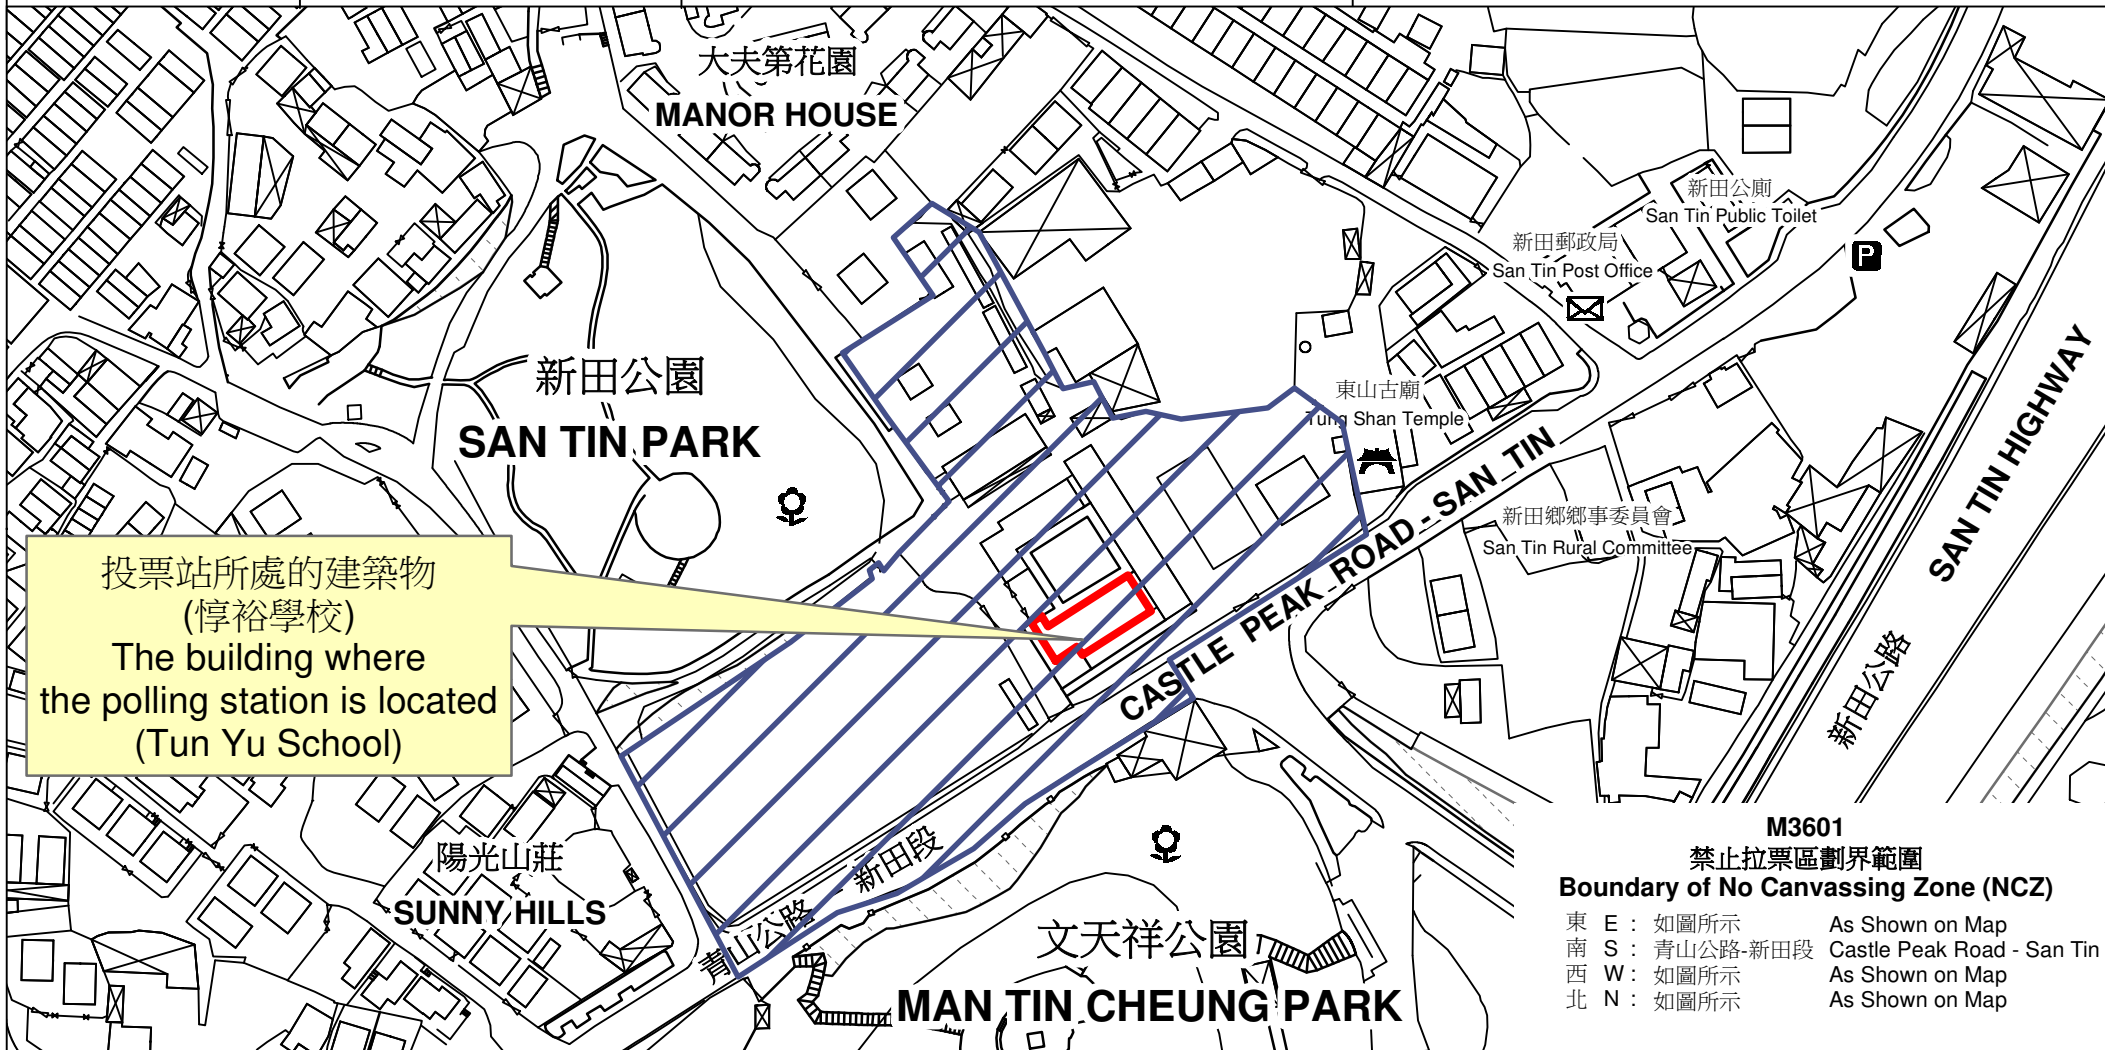

投票站位置圖和禁止拉票區 Polling Station - Location Plan & No Canvassing Zone

投票站編號 Polling Station Code	區議會名稱 Name of District Council	2023年區議會一般選舉區議會地方選區代號及名稱 Code & Name of District Council Geographical Constituency for 2023 District Council Ordinary Election	名稱及地址 Name & Address
M3601	元朗 YUEN LONG	M2 元朗鄉郊東 YUEN LONG RURAL EAST	惇裕學校 新界元朗新田惇裕學校地下 Tun Yu School G/F, Tun Yu School, San Tin, Yuen Long, New Territories

投票站所處的建築物
(惇裕學校)
The building where
the polling station is located
(Tun Yu School)

M3601
禁止拉票區劃界範圍
Boundary of No Canvassing Zone (NCZ)

東 E :	如圖所示	As Shown on Map
南 S :	青山公路-新田段	Castle Peak Road - San Tin
西 W :	如圖所示	As Shown on Map
北 N :	如圖所示	As Shown on Map

 禁止拉票區
No Canvassing Zone