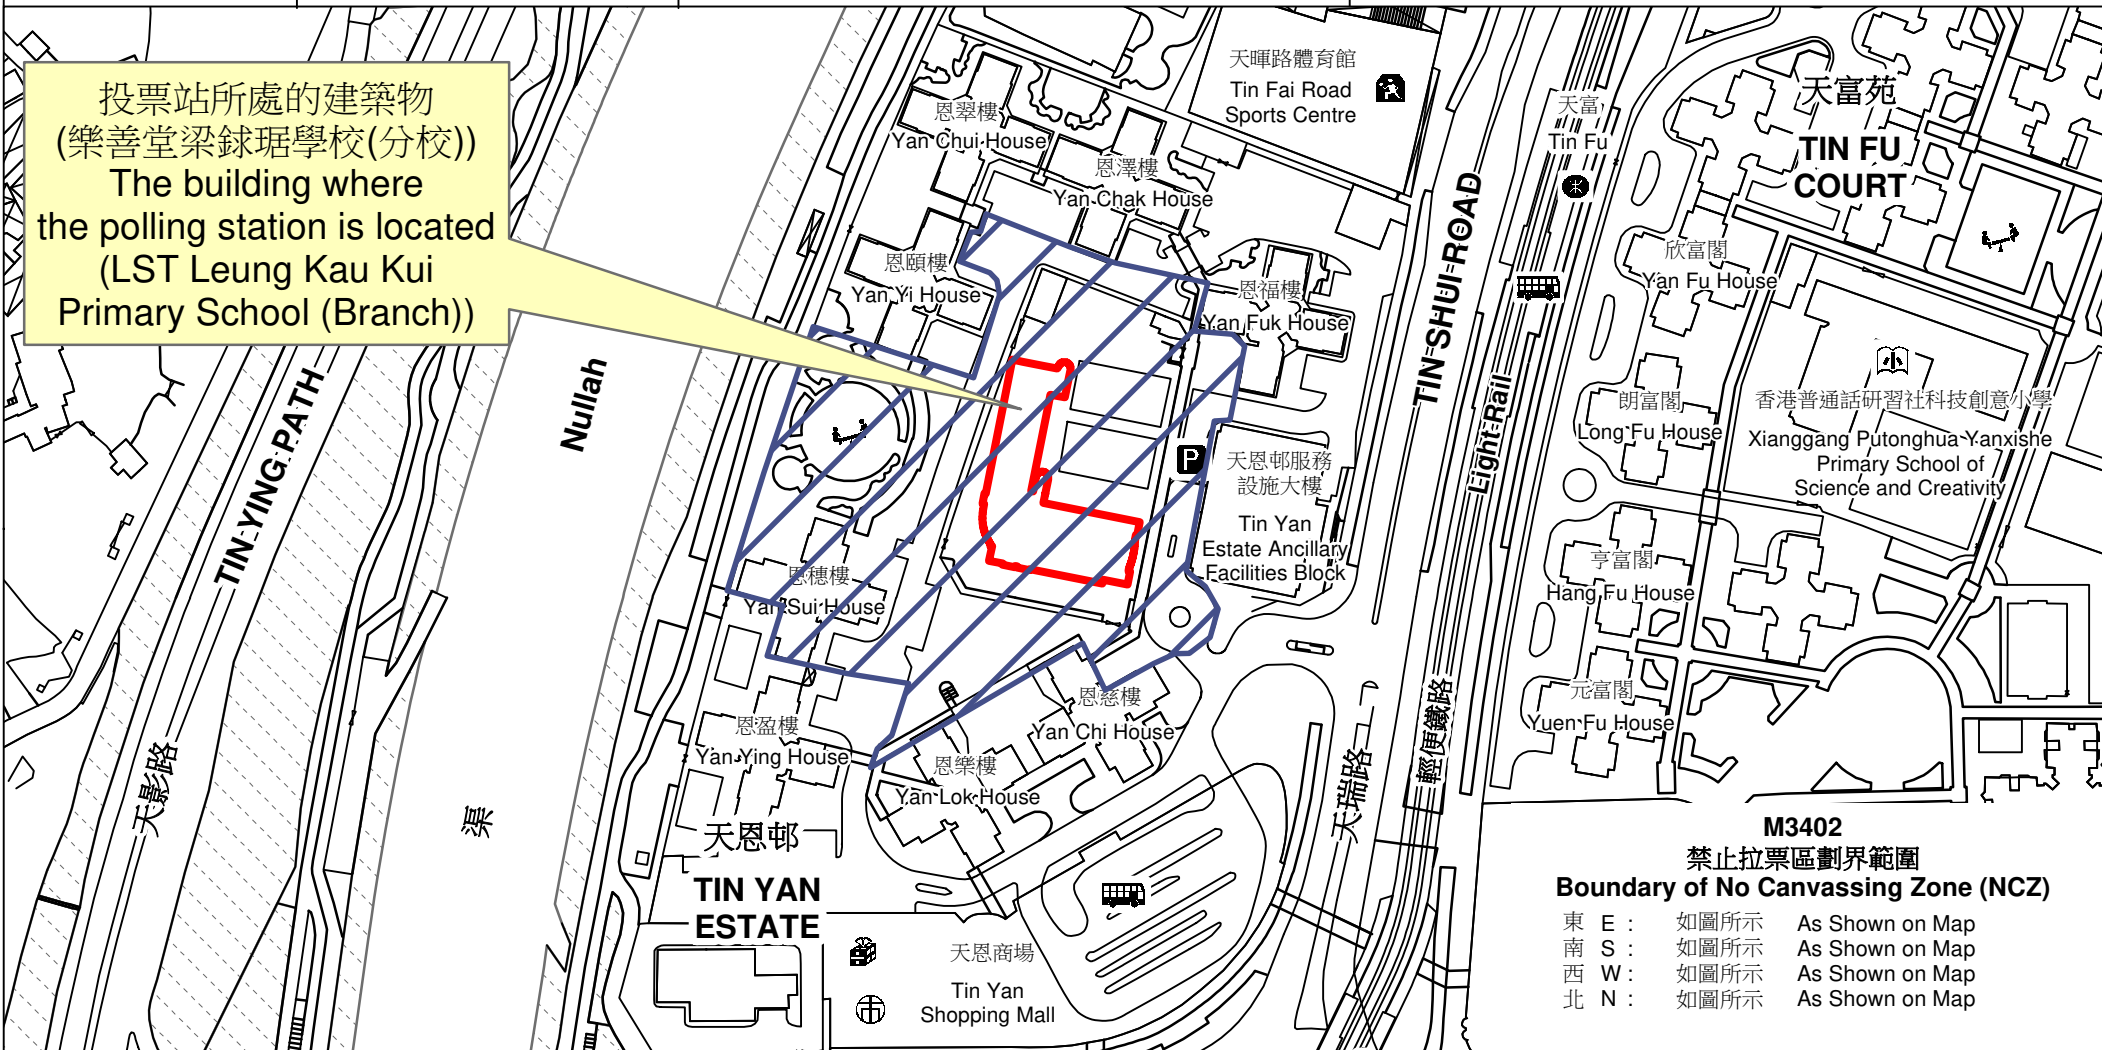

# 投票站位置圖和禁止拉票區 Polling Station - Location Plan & No Canvassing Zone

投票站編號 Polling Station Code  <b>M3402</b>	區議會名稱 Name of District Council  <b>元朗 YUEN LONG</b>	2023年區議會一般選舉區議會地方選區代號及名稱 Code & Name of District Council Geographical Constituency for 2023 District Council Ordinary Election  <b>M3 天水圍南及屏廈 TIN SHUI WAI SOUTH AND PING HA</b>	名稱及地址 Name & Address  樂善堂梁錫琚學校(分校) 新界元朗天水圍天恩邨樂善堂梁錫琚學校(分校)地下 <b>LST Leung Kau Kui Primary School (Branch) G/F, LST Leung Kau Kui Primary School (Branch), Tin Yan Estate, Tin Shui Wai, Yuen Long, New Territories</b>
---	--	---	--

投票站所處的建築物  
(樂善堂梁錫琚學校(分校))  
The building where  
the polling station is located  
(LST Leung Kau Kui  
Primary School (Branch))

**M3402**  
禁止拉票區劃界範圍  
**Boundary of No Canvassing Zone (NCZ)**

東 E :	如圖所示	As Shown on Map
南 S :	如圖所示	As Shown on Map
西 W :	如圖所示	As Shown on Map
北 N :	如圖所示	As Shown on Map

 禁止拉票區  
No Canvassing Zone