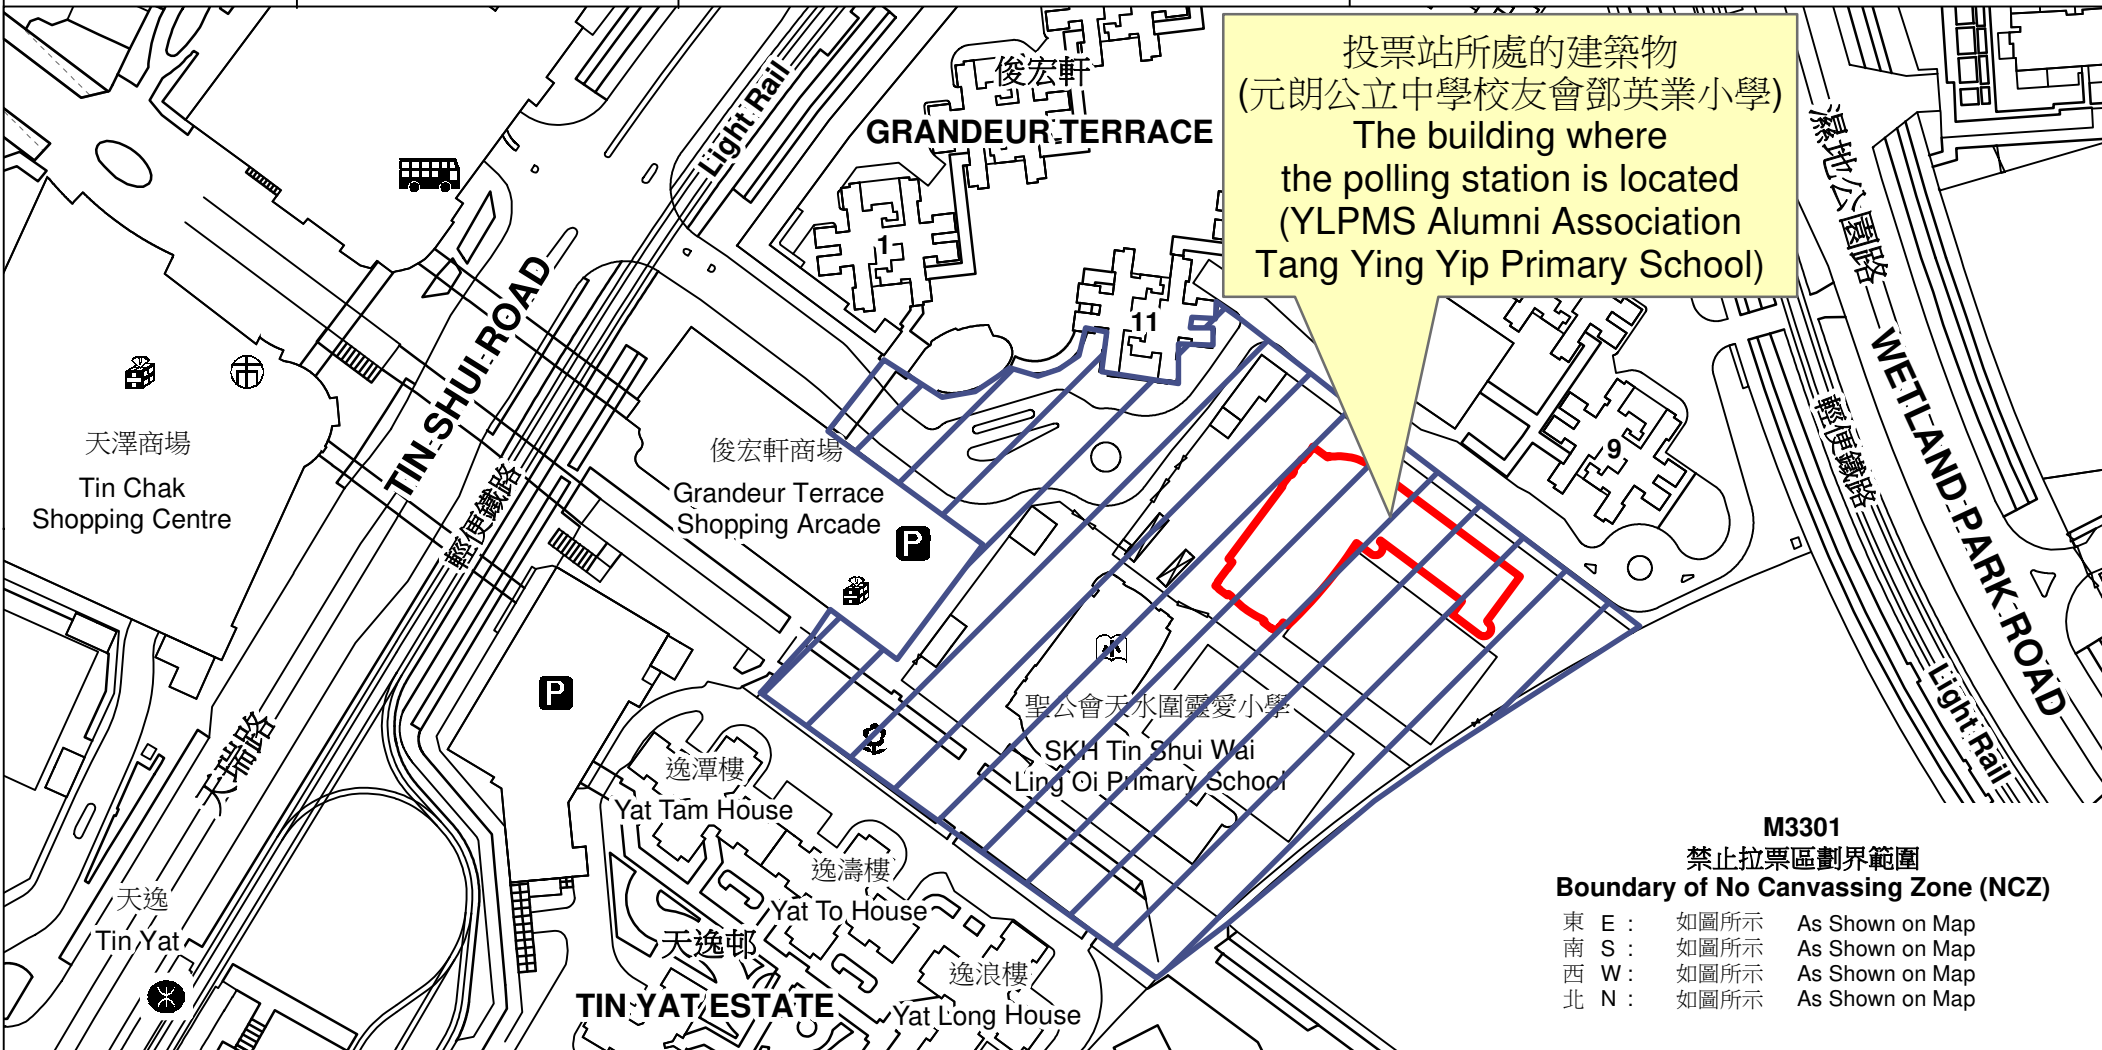

投票站位置圖和禁止拉票區 Polling Station - Location Plan & No Canvassing Zone

投票站編號 Polling Station Code M3301	區議會名稱 Name of District Council 元朗 YUEN LONG	2023年區議會一般選舉區議會地方選區代號及名稱 Code & Name of District Council Geographical Constituency for 2023 District Council Ordinary Election M4 天水圍北 TIN SHUI WAI NORTH	名稱及地址 Name & Address 元朗公立中學校友會鄧英業小學 新界元朗天水圍天瑞路86號地下 YLPMS Alumni Association Tang Ying Yip Primary School G/F, 86 Tin Shui Road, Tin Shui Wai, Yuen Long, New Territories
---	--	---	--

 禁止拉票區
No Canvassing Zone