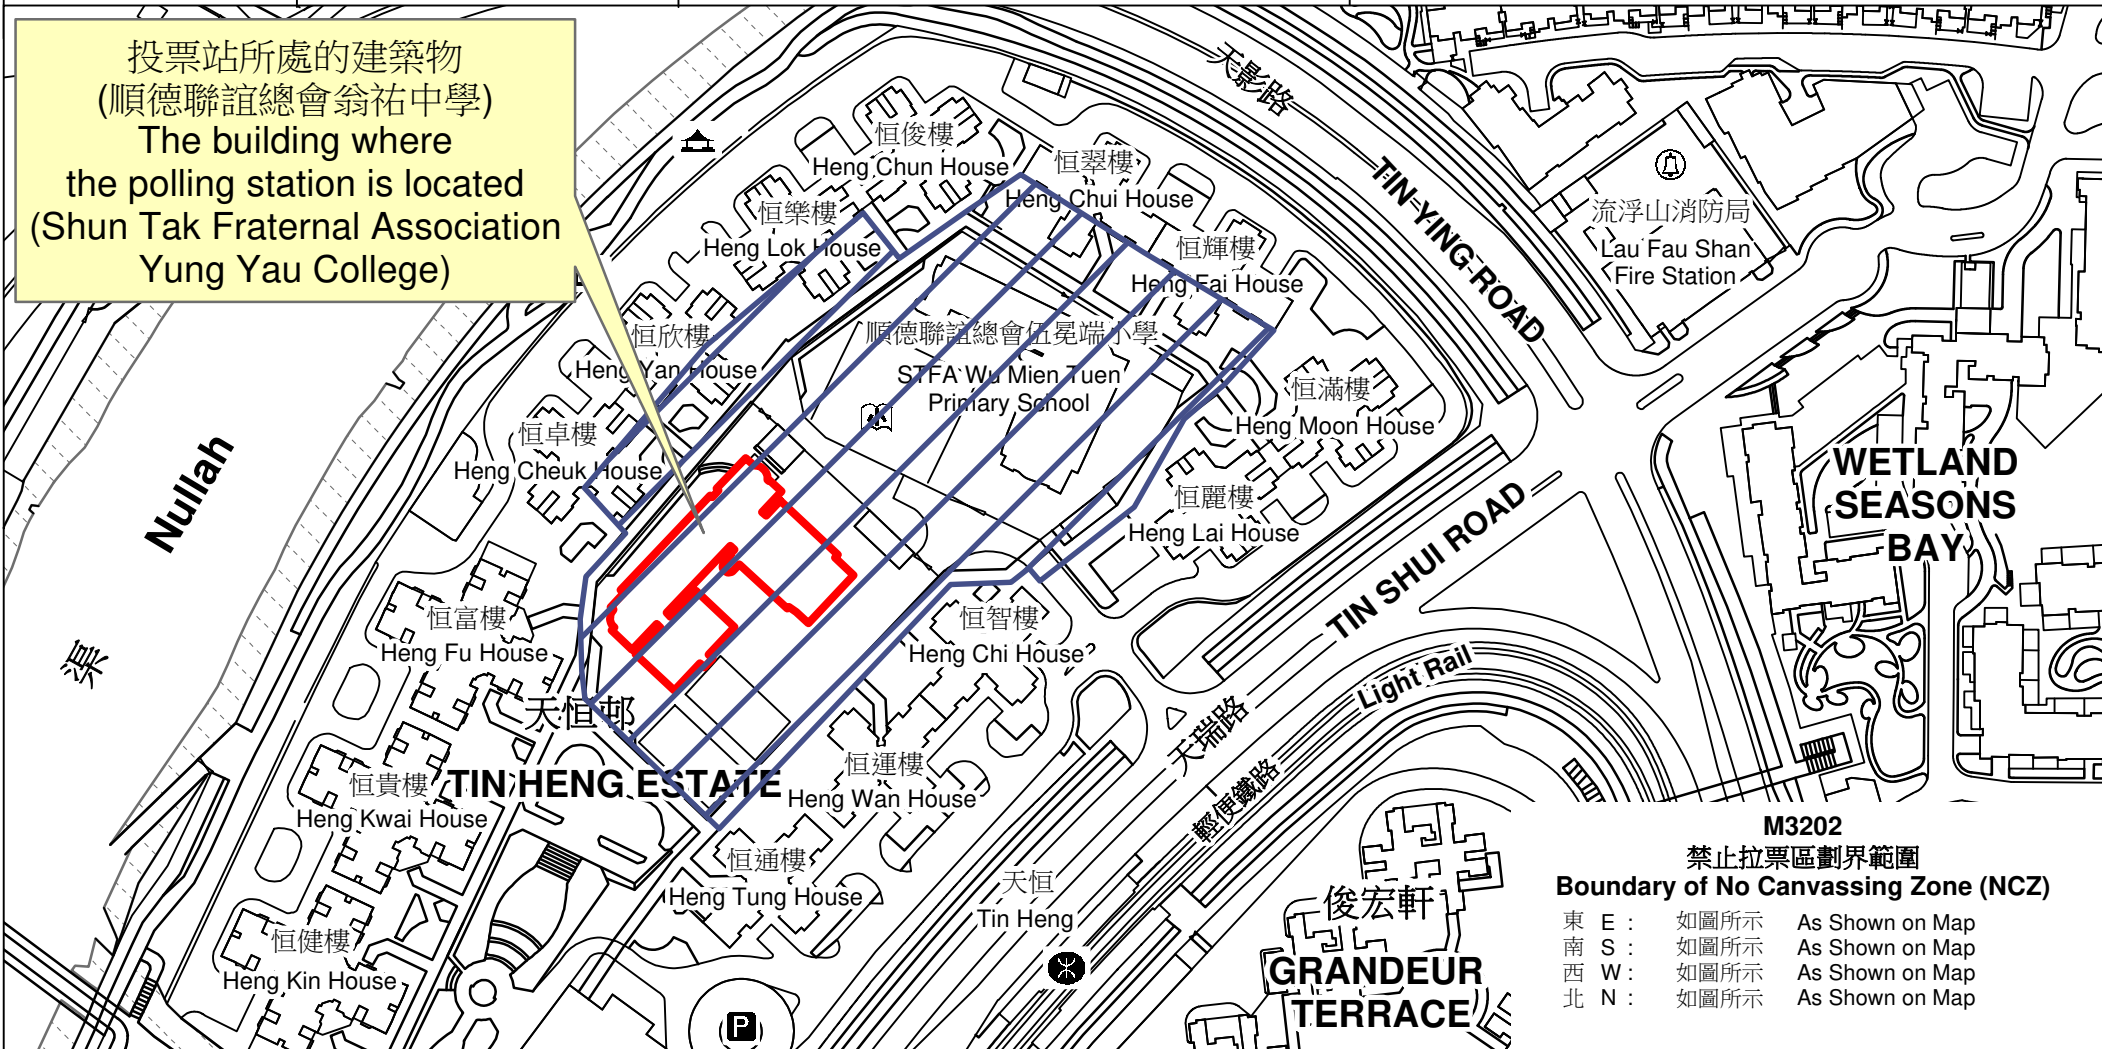

投票站位置圖和禁止拉票區 Polling Station - Location Plan & No Canvassing Zone

| 投票站編號 Polling Station Code | 區議會名稱 Name of District Council | 2023年區議會一般選舉區議會地方選區代號及名稱 Code & Name of District Council Geographical Constituency for 2023 District Council Ordinary Election | 名稱及地址 Name & Address |
|-------------------------------|-----------------------------------|---|--|
| M3202 | 元朗 YUEN LONG | M4 天水圍北 TIN SHUI WAI NORTH | 順德聯誼總會翁祐中學 新界元朗天水圍天恒邨順德聯誼總會翁祐中學地下 Shun Tak Fraternal Association Yung Yau College G/F, Shun Tak Fraternal Association Yung Yau College, Tin Heng Estate, Tin Shui Wai, Yuen Long, New Territories |

投票站所處的建築物
(順德聯誼總會翁祐中學)
The building where
the polling station is located
(Shun Tak Fraternal Association
Yung Yau College)

M3202
禁止拉票區劃界範圍
Boundary of No Canvassing Zone (NCZ)

| | | |
|-------|------|-----------------|
| 東 E : | 如圖所示 | As Shown on Map |
| 南 S : | 如圖所示 | As Shown on Map |
| 西 W : | 如圖所示 | As Shown on Map |
| 北 N : | 如圖所示 | As Shown on Map |

 禁止拉票區
No Canvassing Zone