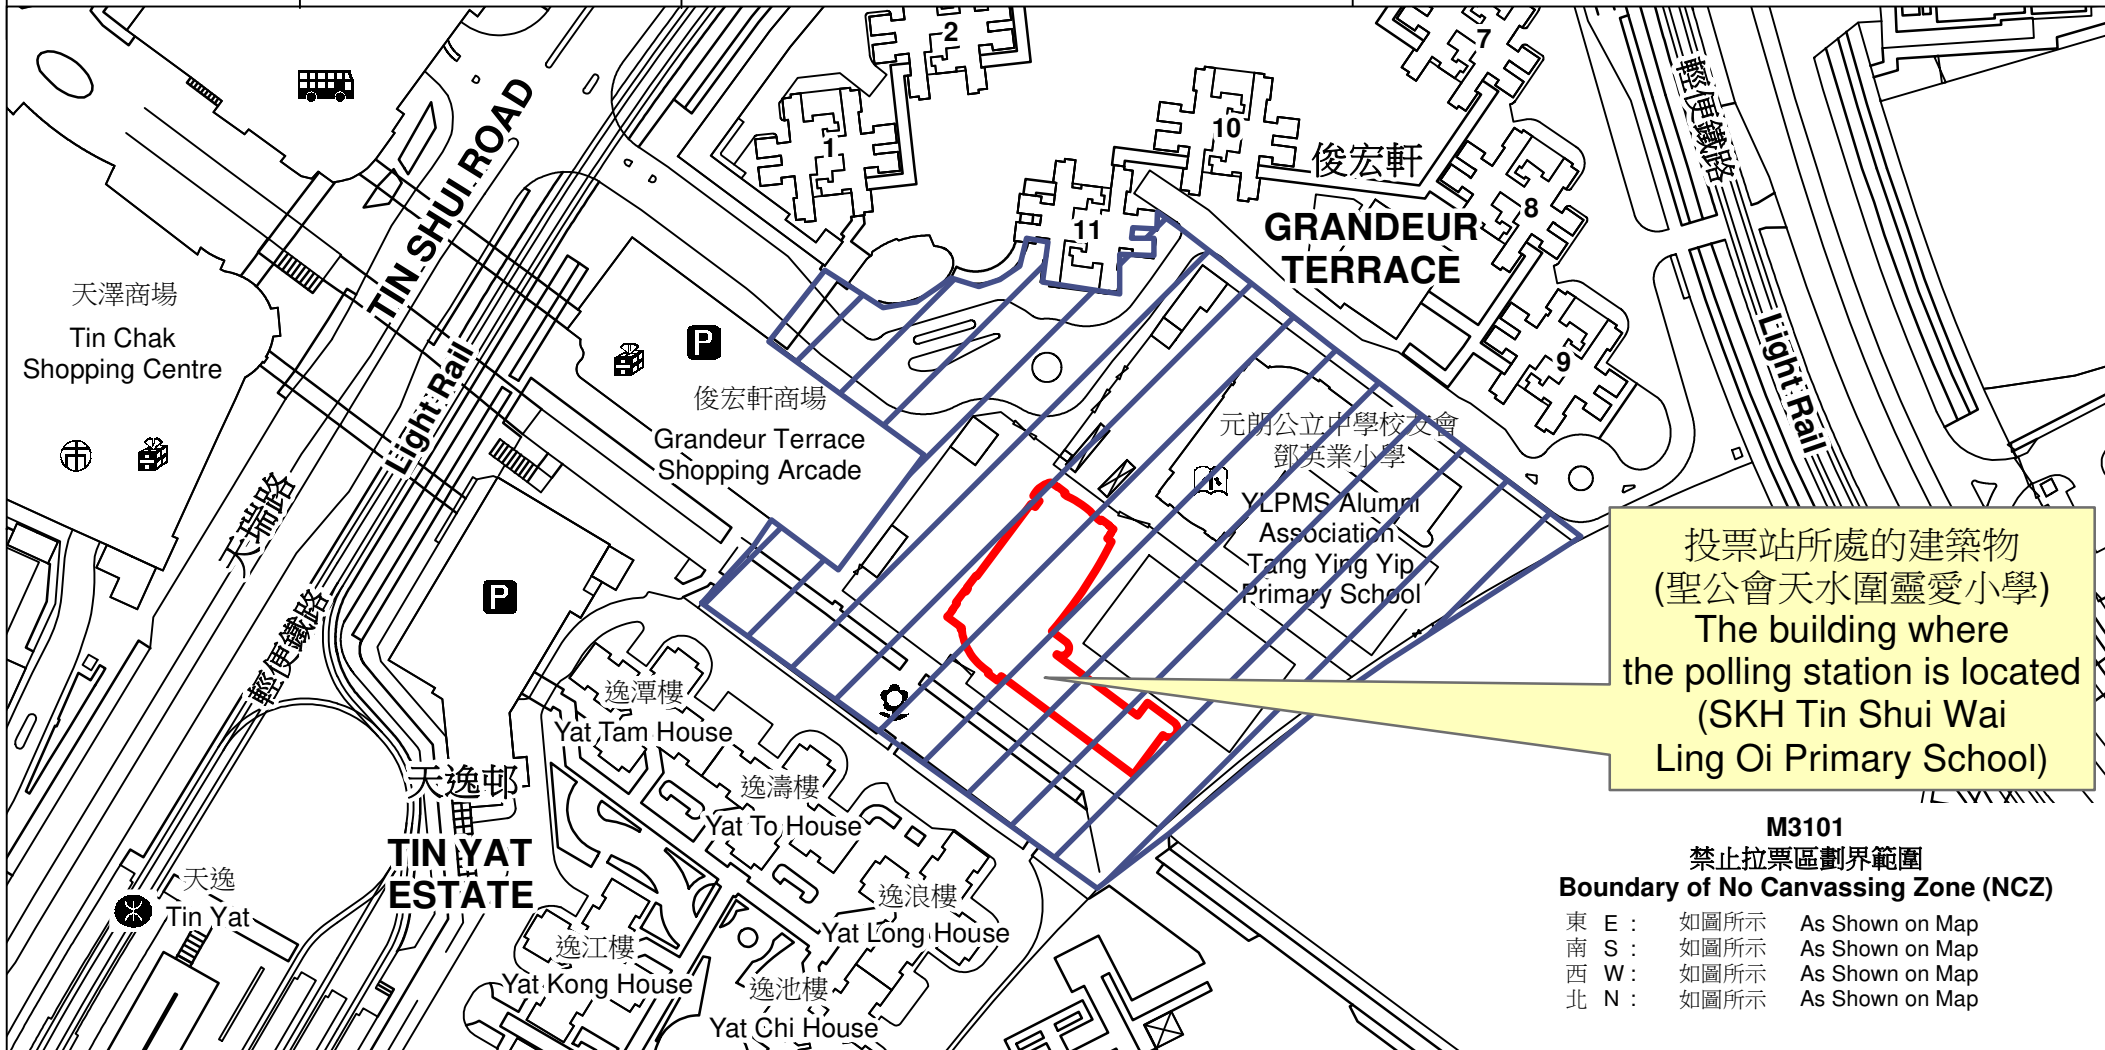

投票站位置圖和禁止拉票區 Polling Station - Location Plan & No Canvassing Zone

投票站編號 Polling Station Code	區議會名稱 Name of District Council	2023年區議會一般選舉區議會地方選區代號及名稱 Code & Name of District Council Geographical Constituency for 2023 District Council Ordinary Election	名稱及地址 Name & Address
M3101	元朗 YUEN LONG	M4 天水圍北 TIN SHUI WAI NORTH	聖公會天水圍靈愛小學 新界元朗天水圍天瑞路82號地下 SKH Tin Shui Wai Ling Oi Primary School G/F, 82 Tin Shui Road, Tin Shui Wai, Yuen Long, New Territories

投票站所處的建築物
(聖公會天水圍靈愛小學)
The building where
the polling station is located
(SKH Tin Shui Wai
Ling Oi Primary School)

M3101
禁止拉票區劃界範圍
Boundary of No Canvassing Zone (NCZ)

東 E :	如圖所示	As Shown on Map
南 S :	如圖所示	As Shown on Map
西 W :	如圖所示	As Shown on Map
北 N :	如圖所示	As Shown on Map

 禁止拉票區
No Canvassing Zone