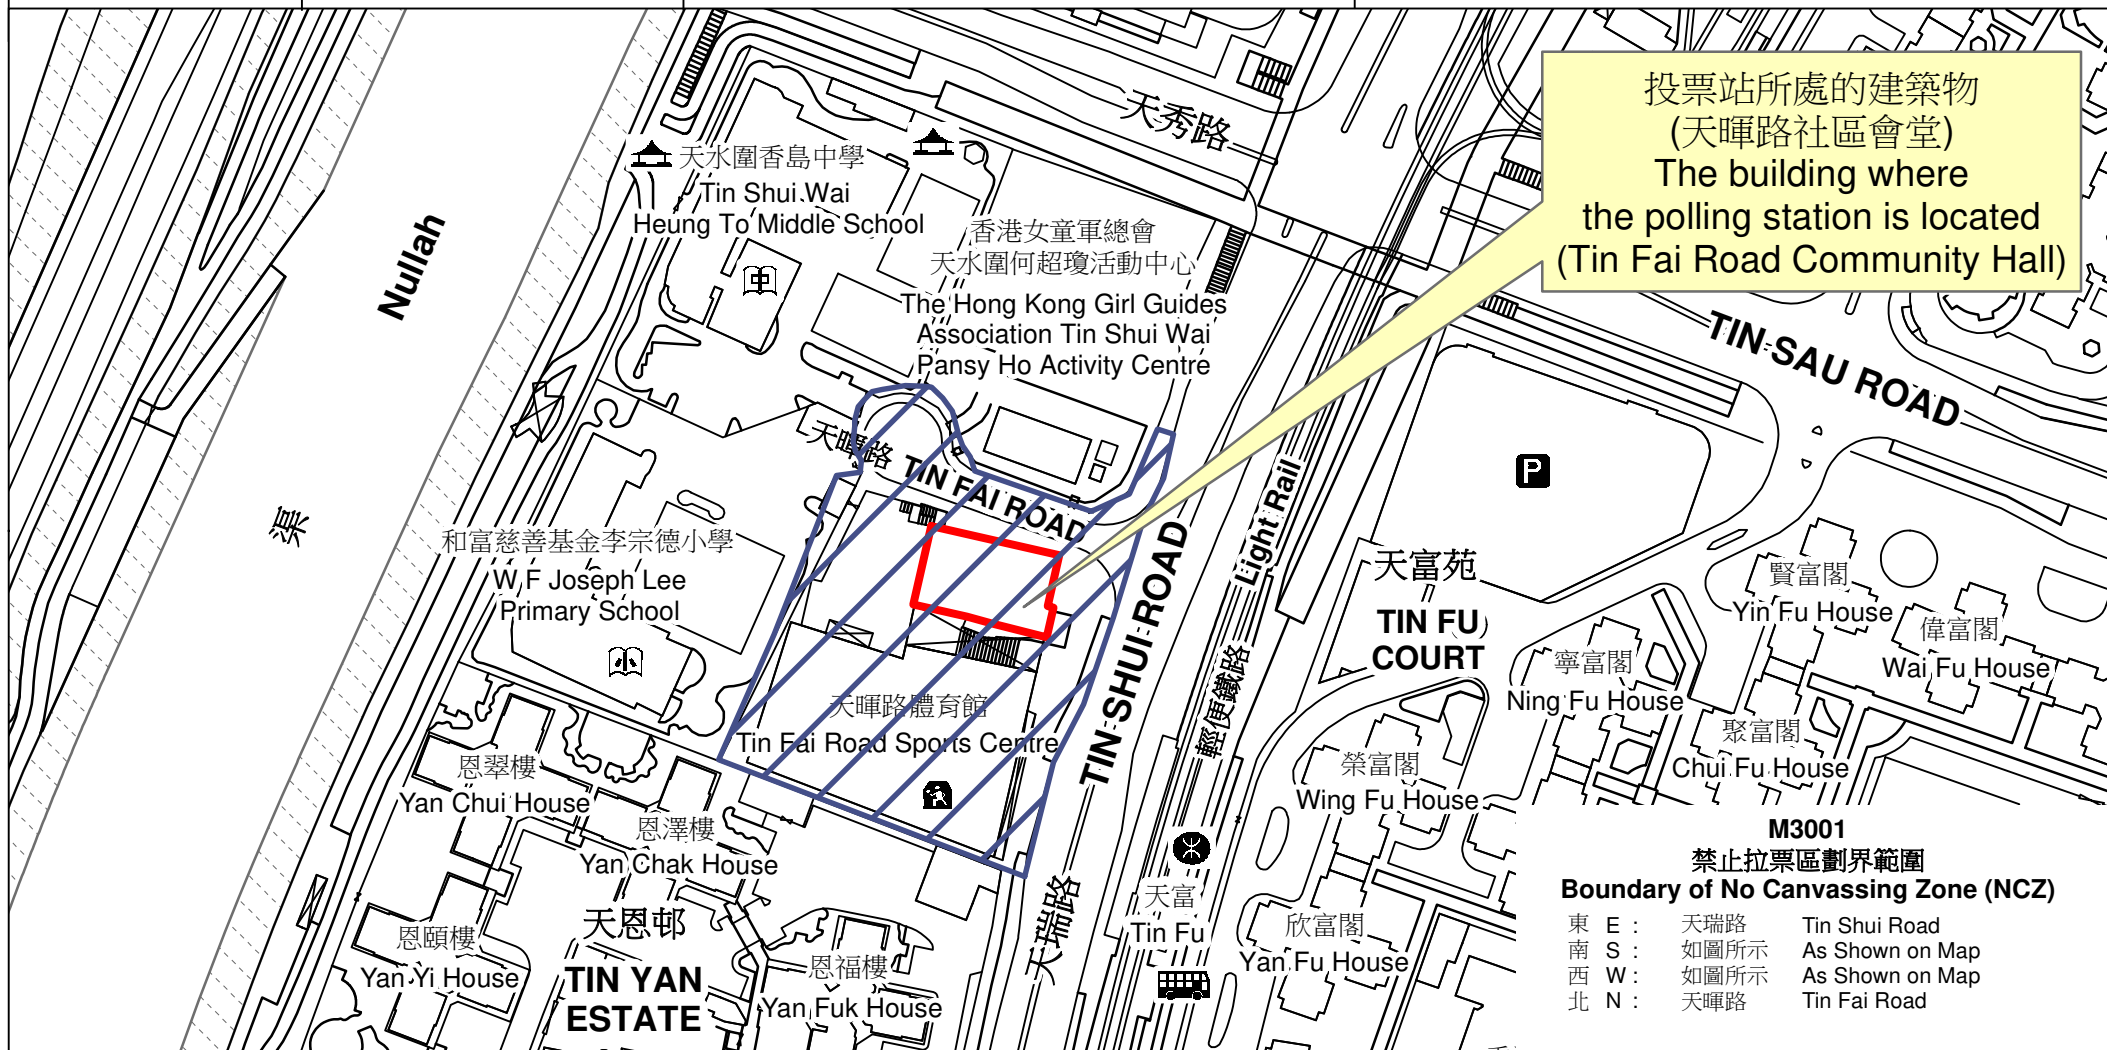

# 投票站位置圖和禁止拉票區 Polling Station - Location Plan & No Canvassing Zone

投票站編號 Polling Station Code	區議會名稱 Name of District Council	2023年區議會一般選舉區議會地方選區代號及名稱 Code & Name of District Council Geographical Constituency for 2023 District Council Ordinary Election	名稱及地址 Name & Address
<b>M3001</b>	<b>元朗 YUEN LONG</b>	<b>M4 天水圍北 TIN SHUI WAI NORTH</b>	天暉路社區會堂 新界元朗天水圍天暉路社區會堂地下 <b>Tin Fai Road Community Hall</b> G/F, Tin Fai Road Community Hall, Tin Shui Wai, Yuen Long, New Territories

禁止拉票區  
No Canvassing Zone