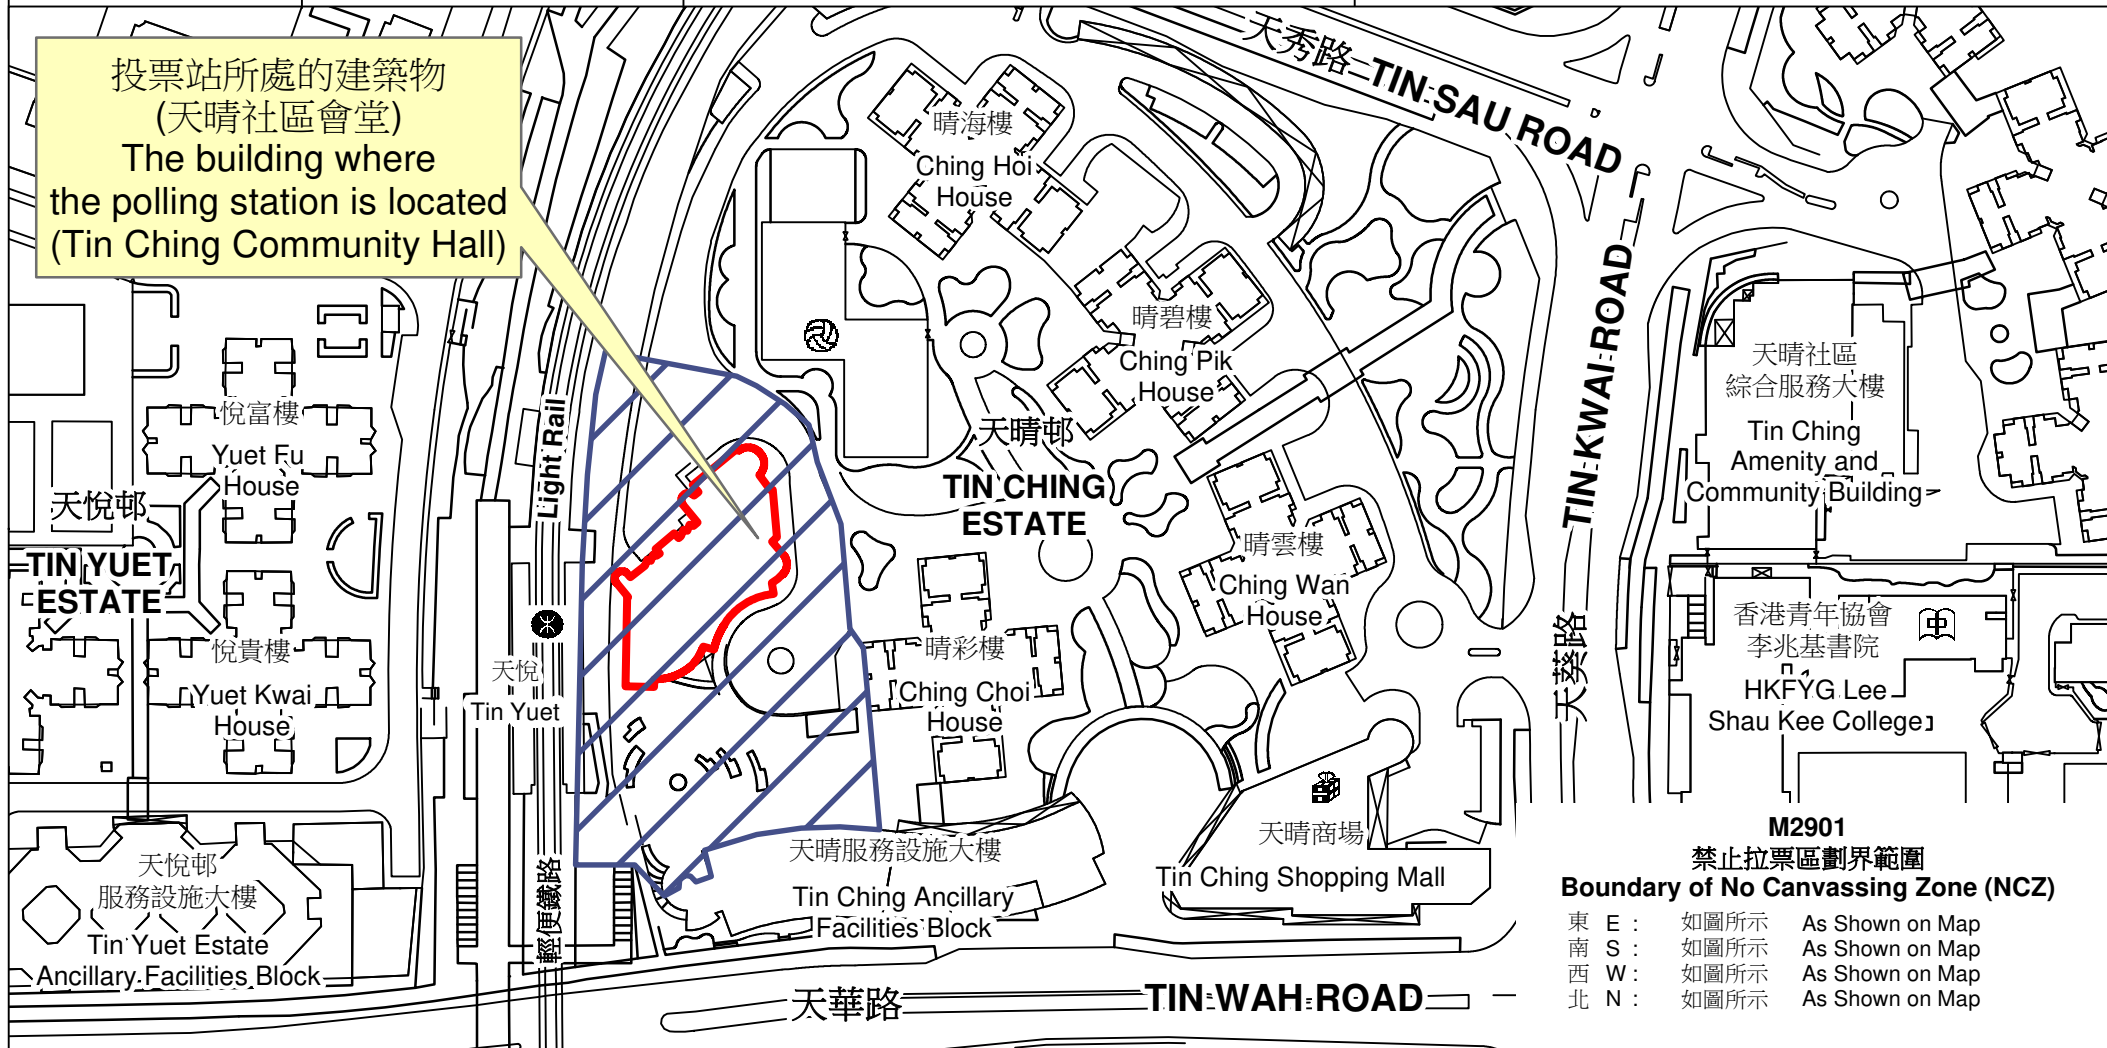

# 投票站位置圖和禁止拉票區 Polling Station - Location Plan & No Canvassing Zone

投票站編號 Polling Station Code	區議會名稱 Name of District Council	2023年區議會一般選舉區議會地方選區代號及名稱 Code & Name of District Council Geographical Constituency for 2023 District Council Ordinary Election	名稱及地址 Name & Address
<b>M2901</b>	<b>元朗 YUEN LONG</b>	<b>M4 天水圍北 TIN SHUI WAI NORTH</b>	天晴社區會堂 新界元朗天水圍天華路天晴邨天晴社區會堂地下 <b>Tin Ching Community Hall</b> G/F, Tin Ching Community Hall, Tin Ching Estate, Tin Wah Road, Tin Shui Wai, Yuen Long, New Territories

投票站所處的建築物  
(天晴社區會堂)  
The building where  
the polling station is located  
(Tin Ching Community Hall)

**M2901**  
**禁止拉票區劃界範圍**  
**Boundary of No Canvassing Zone (NCZ)**  
東 E : 如圖所示 As Shown on Map  
南 S : 如圖所示 As Shown on Map  
西 W : 如圖所示 As Shown on Map  
北 N : 如圖所示 As Shown on Map

 禁止拉票區  
No Canvassing Zone