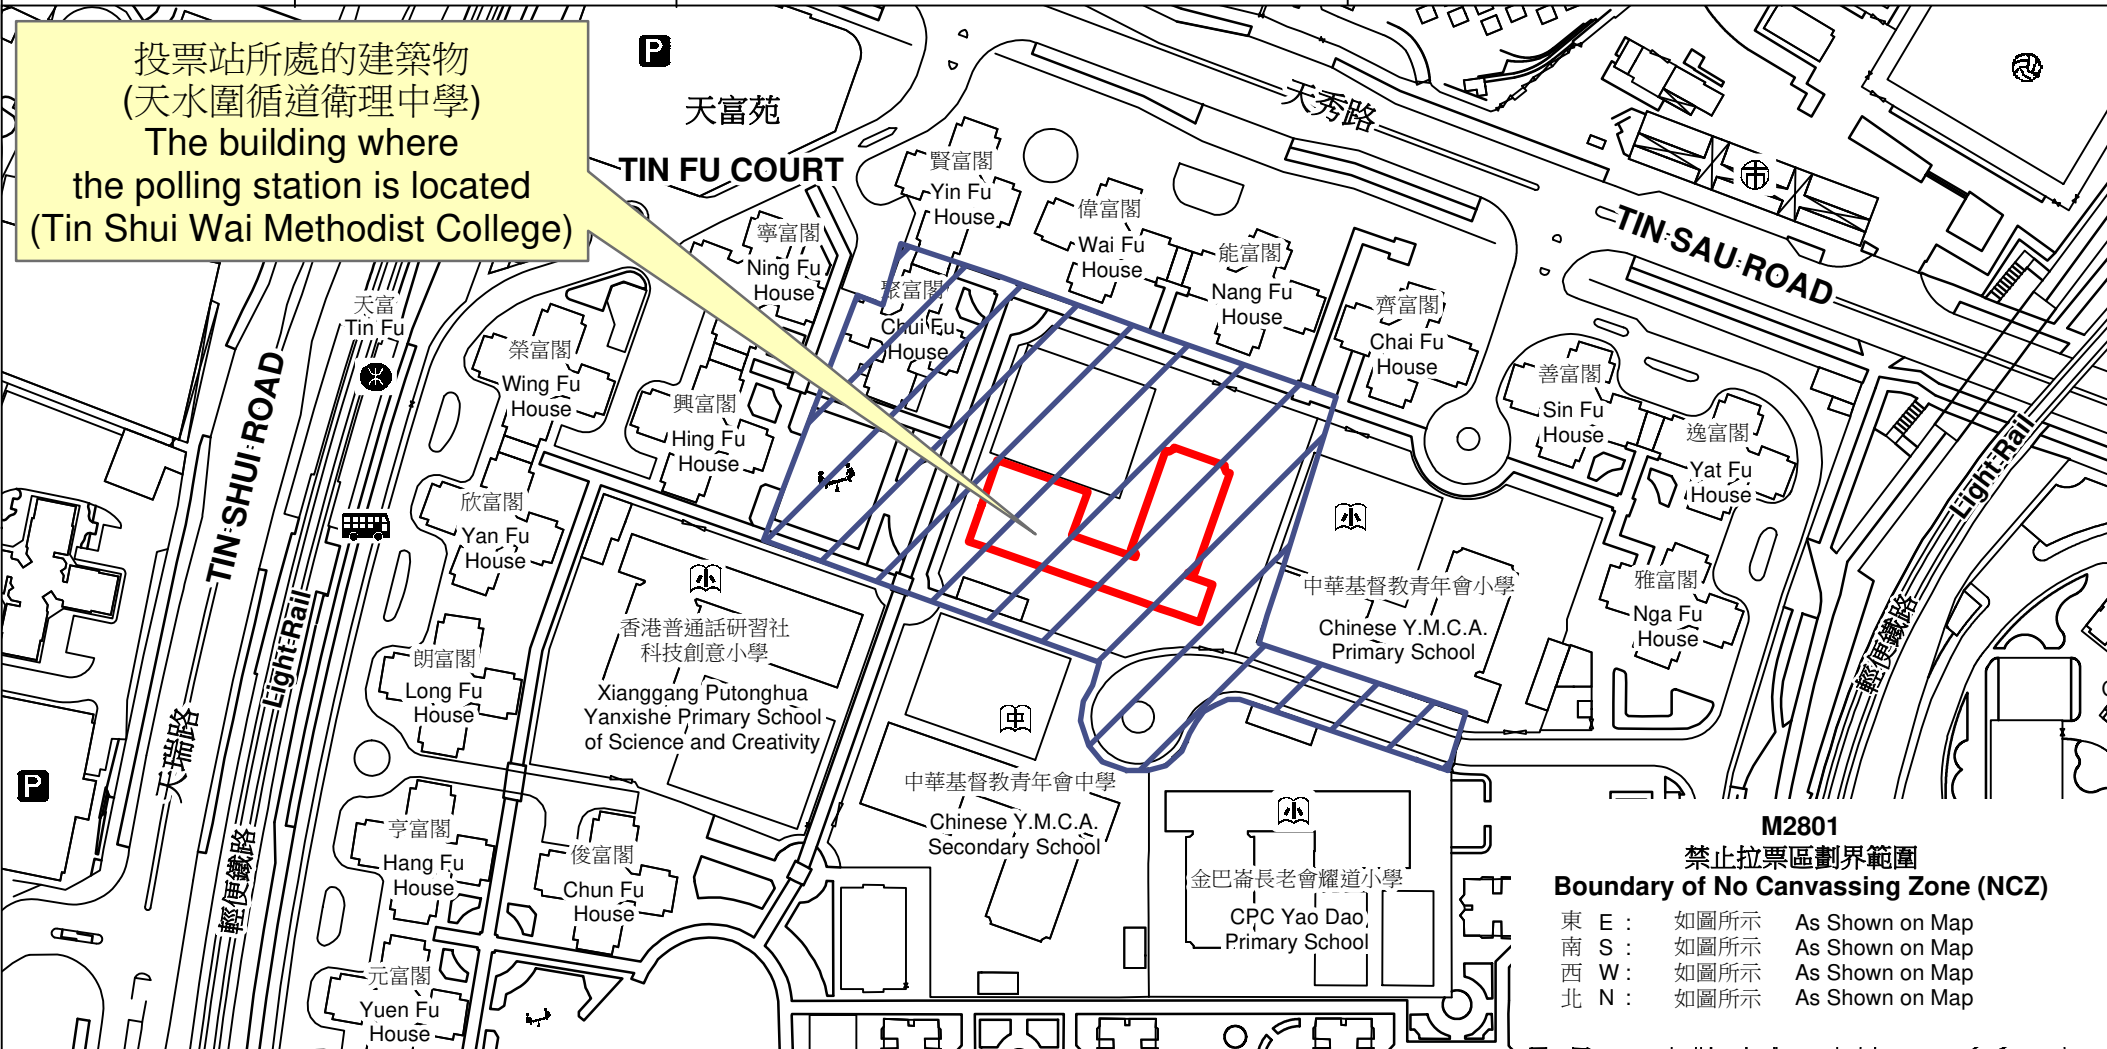

投票站位置圖和禁止拉票區 Polling Station - Location Plan & No Canvassing Zone

投票站編號 Polling Station Code	區議會名稱 Name of District Council	2023年區議會一般選舉區議會地方選區代號及名稱 Code & Name of District Council Geographical Constituency for 2023 District Council Ordinary Election	名稱及地址 Name & Address
M2801	元朗 YUEN LONG	M4 天水圍北 TIN SHUI WAI NORTH	天水圍循道衛理中學 新界元朗天水圍102區第4期天富苑天水圍循道衛理中學地下 Tin Shui Wai Methodist College G/F, Tin Shui Wai Methodist College, Area 102, Phase 4, Tin Fu Court, Tin Shui Wai, Yuen Long, New Territories

 禁止拉票區
No Canvassing Zone