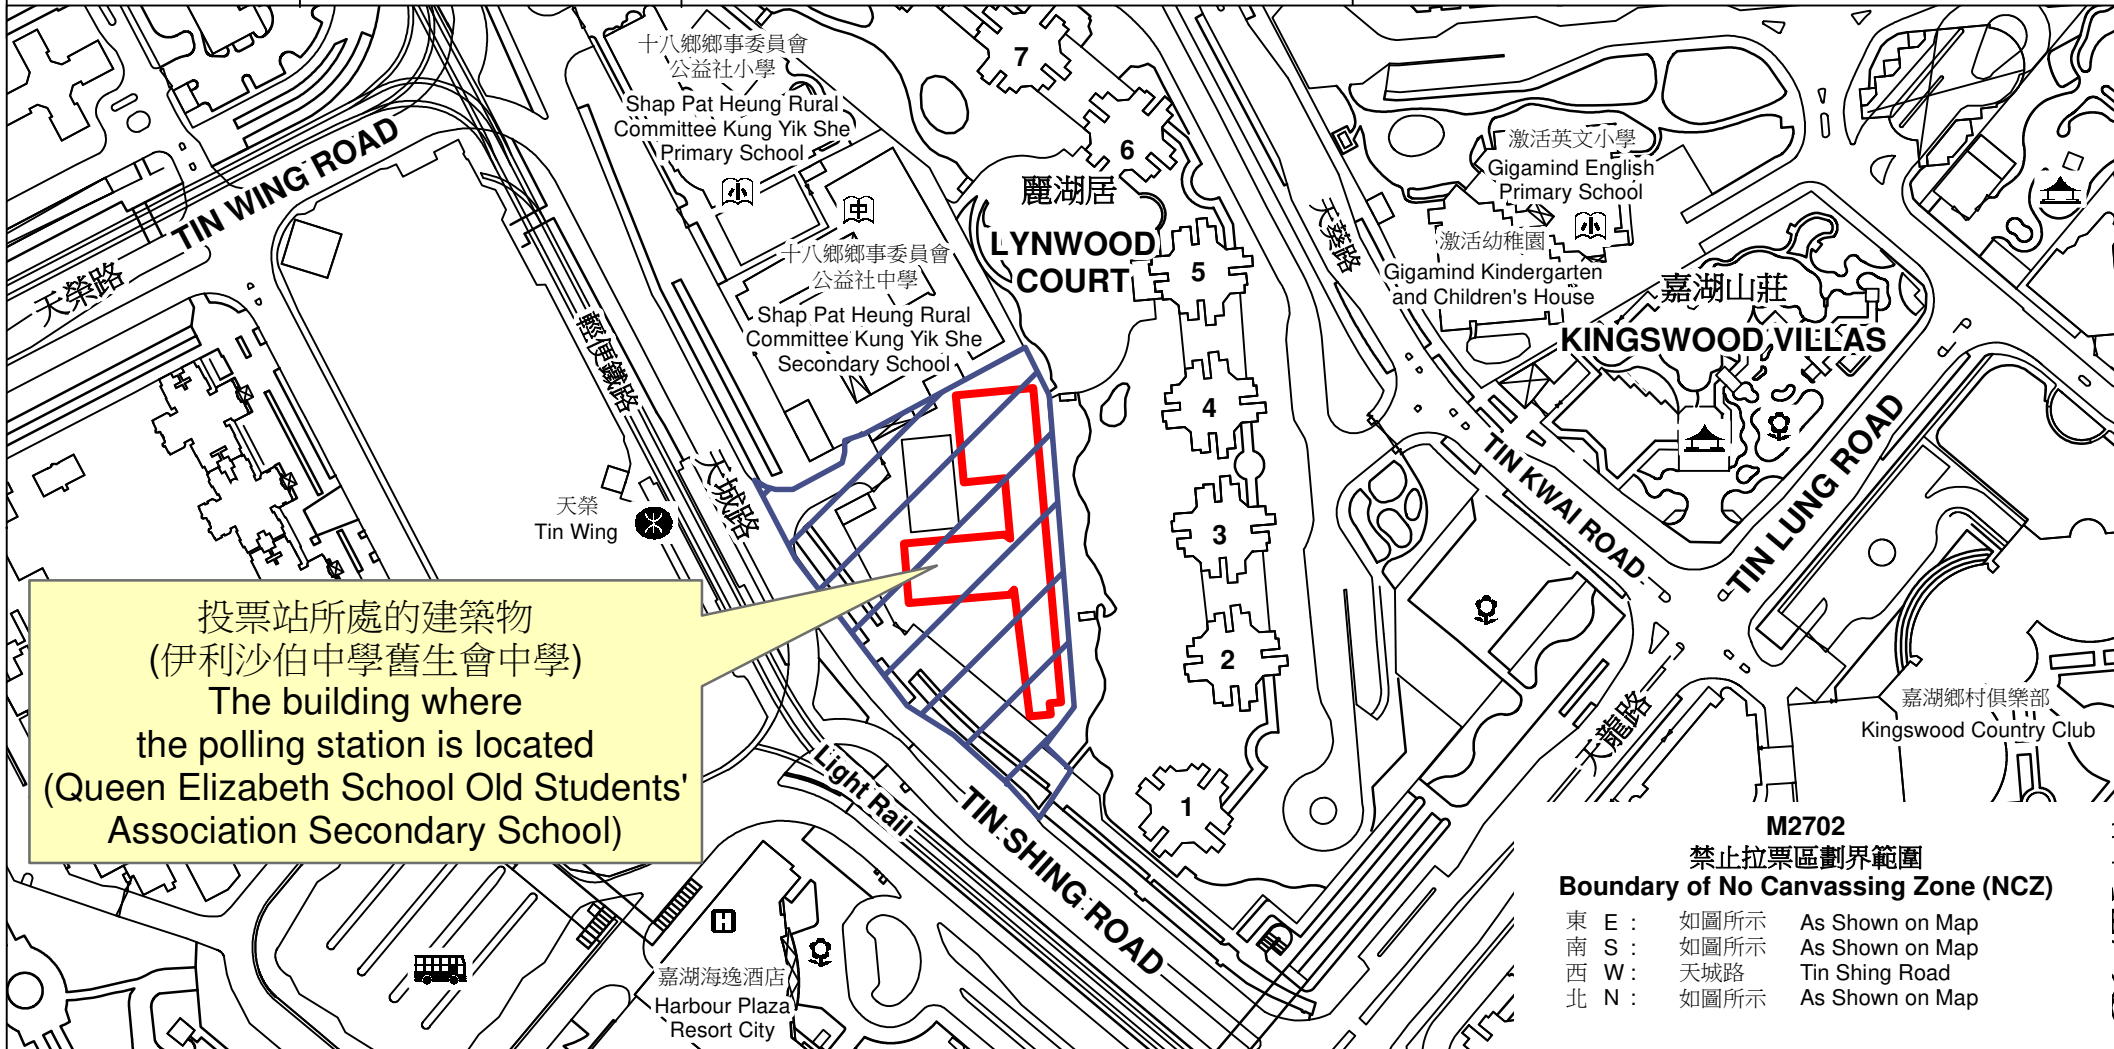

# 投票站位置圖和禁止拉票區 Polling Station - Location Plan & No Canvassing Zone

| 投票站編號<br>Polling Station Code | 區議會名稱<br>Name of District Council | 2023年區議會一般選舉區議會地方選區代號及名稱<br>Code & Name of District Council Geographical Constituency for 2023 District Council Ordinary Election | 名稱及地址<br>Name & Address  |
|-------------------------------|-----------------------------------|---|--|
| <b>M2702</b>                  | <b>元朗<br/>YUEN LONG</b>           | <b>M4<br/>天水圍北<br/>TIN SHUI WAI NORTH</b>   | 伊利沙伯中學舊生會中學<br>新界元朗天水圍天城路18號地下<br><b>Queen Elizabeth School Old Students' Association Secondary School</b><br>G/F, 18 Tin Shing Road, Tin Shui Wai, Yuen Long, New Territories |

投票站所處的建築物  
(伊利沙伯中學舊生會中學)  
The building where  
the polling station is located  
(Queen Elizabeth School Old Students'  
Association Secondary School)

**M2702**  
禁止拉票區劃界範圍  
Boundary of No Canvassing Zone (NCZ)

|       |      |                 |
|-------|------|-----------------|
| 東 E : | 如圖所示 | As Shown on Map |
| 南 S : | 如圖所示 | As Shown on Map |
| 西 W : | 天城路  | Tin Shing Road  |
| 北 N : | 如圖所示 | As Shown on Map |

 禁止拉票區  
No Canvassing Zone