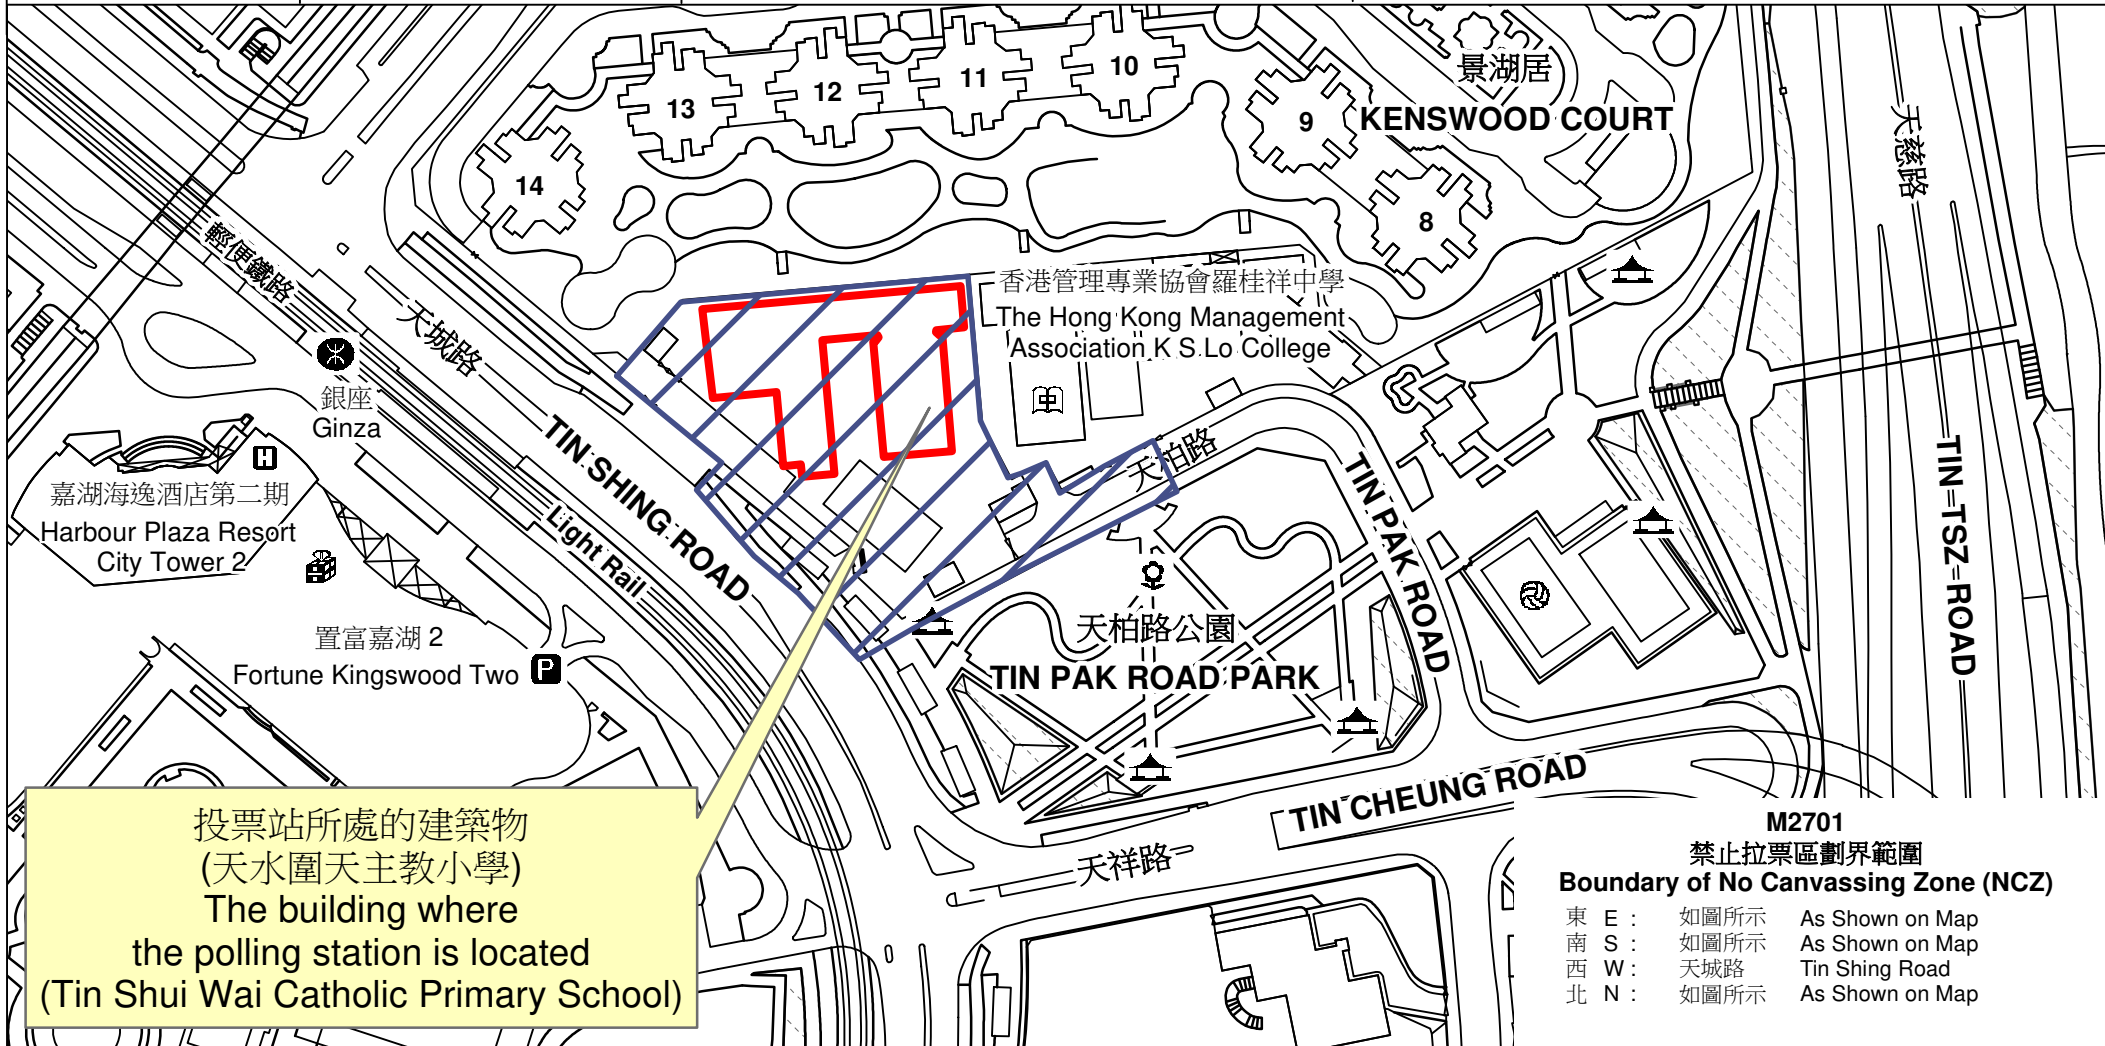

投票站位置圖和禁止拉票區 Polling Station - Location Plan & No Canvassing Zone

投票站編號 Polling Station Code	區議會名稱 Name of District Council	2023年區議會一般選舉區議會地方選區代號及名稱 Code & Name of District Council Geographical Constituency for 2023 District Council Ordinary Election	名稱及地址 Name & Address
M2701	元朗 YUEN LONG	M4 天水圍北 TIN SHUI WAI NORTH	天水圍天主教小學 新界元朗天水圍天柏路28號地下 Tin Shui Wai Catholic Primary School G/F, 28 Tin Pak Road, Tin Shui Wai, Yuen Long, New Territories

禁止拉票區
No Canvassing Zone