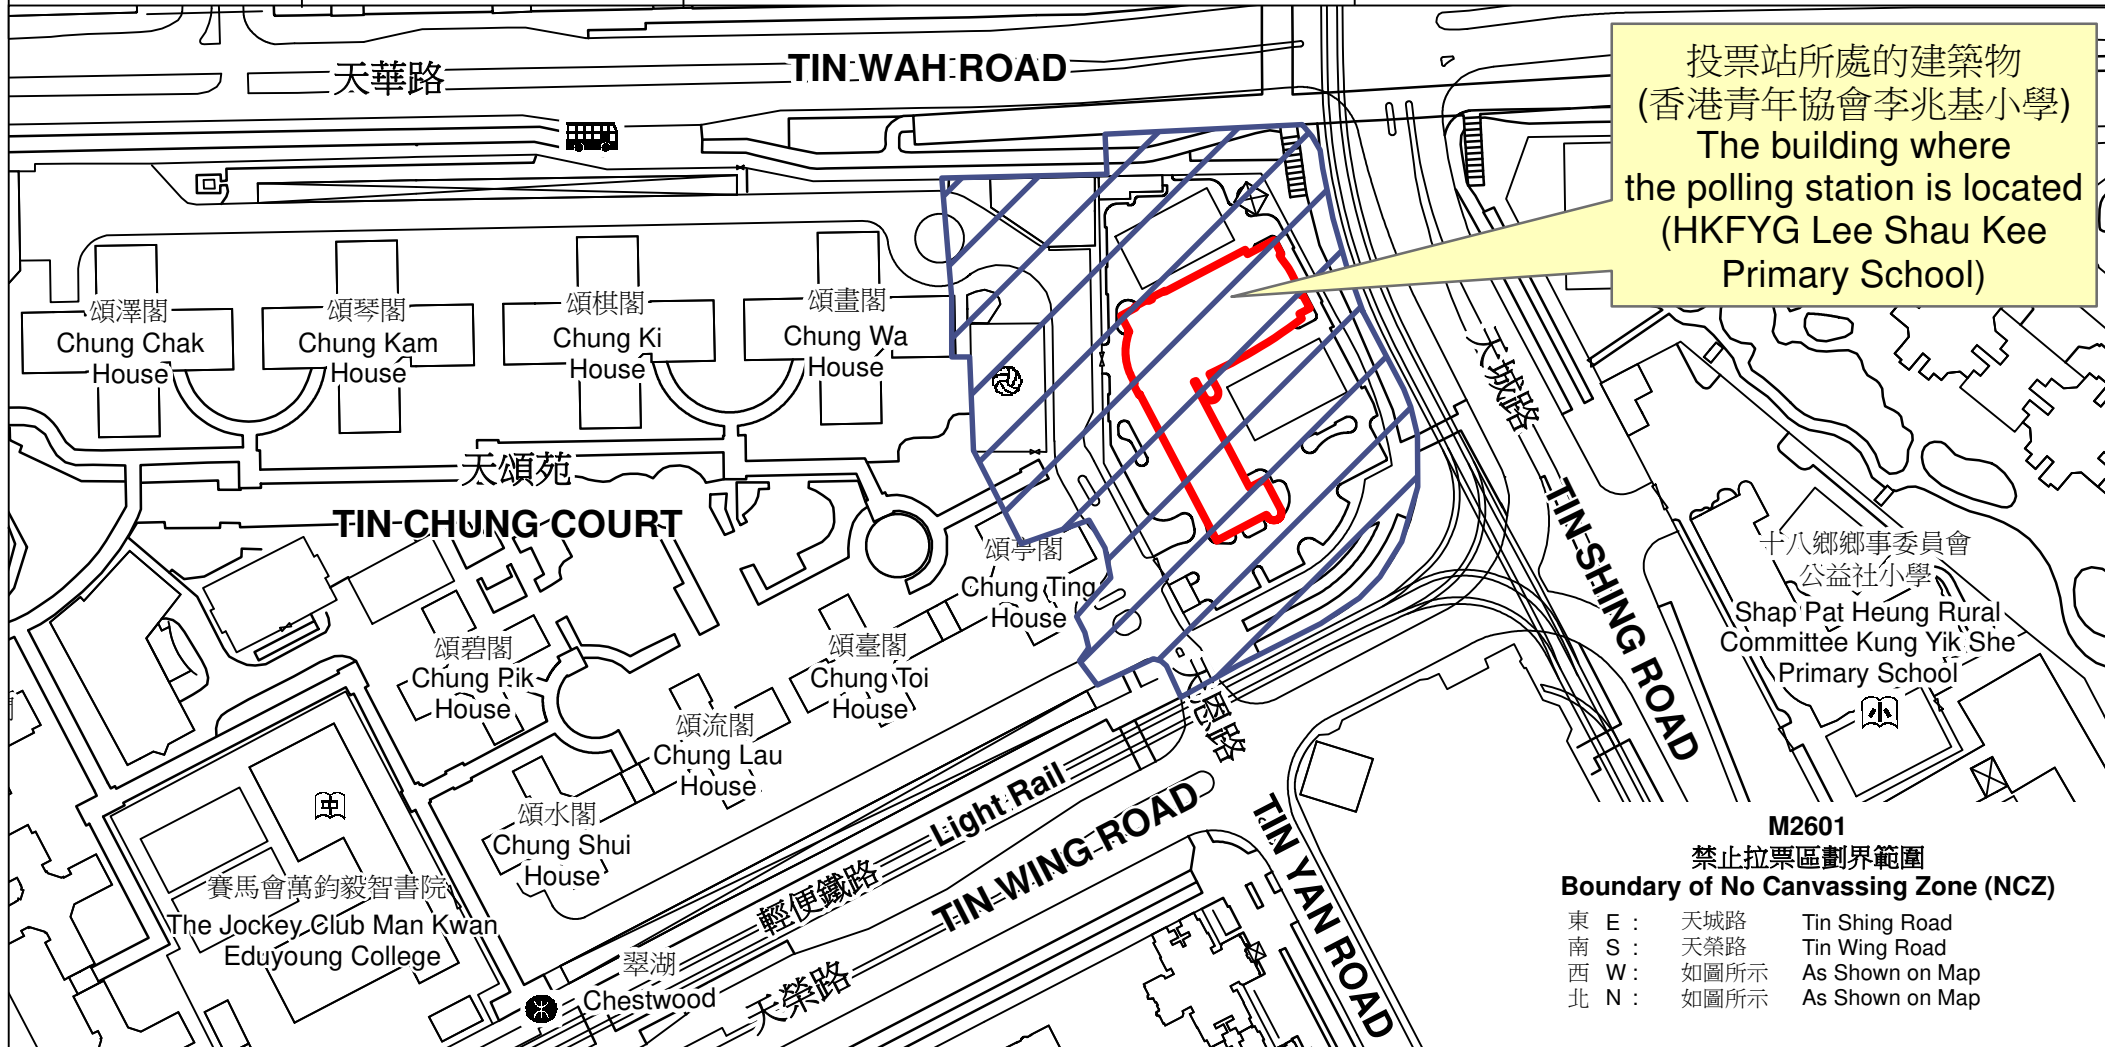

投票站位置圖和禁止拉票區 Polling Station - Location Plan & No Canvassing Zone

投票站編號 Polling Station Code	區議會名稱 Name of District Council	2023年區議會一般選舉區議會地方選區代號及名稱 Code & Name of District Council Geographical Constituency for 2023 District Council Ordinary Election	名稱及地址 Name & Address
M2601	元朗 YUEN LONG	M4 天水圍北 TIN SHUI WAI NORTH	香港青年協會李兆基小學 新界元朗天水圍天榮路11號地下 HKFYG Lee Shau Kee Primary School G/F, 11 Tin Wing Road, Tin Shui Wai, Yuen Long, New Territories

投票站所處的建築物
(香港青年協會李兆基小學)
The building where
the polling station is located
(HKFYG Lee Shau Kee
Primary School)

M2601
禁止拉票區劃界範圍
Boundary of No Canvassing Zone (NCZ)

東 E :	天城路	Tin Shing Road
南 S :	天榮路	Tin Wing Road
西 W :	如圖所示	As Shown on Map
北 N :	如圖所示	As Shown on Map

 禁止拉票區
No Canvassing Zone